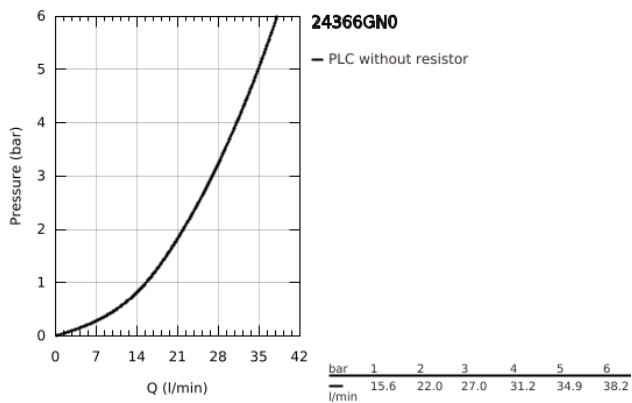

24 366 GN0 ATRIO SINGLE-LEVER SHOWER MIXER 1/2"

PRODUCT DESCRIPTION

- Colour: brushed cool sunrise
- wall mounted
- GROHE SilkMove 35 mm ceramic cartridge
- GROHE LongLife finish
- adjustable flow rate limiter
- shower bottom outlet 1/2" with integrated non return-valve
- covered S-unions
- protected against backflow

24 366 GN0 ATRIO SINGLE-LEVER SHOWER MIXER 1/2"

SPARE PARTS, November 2022 – now

1: Cartridge (Spare part-nr. 46374000)

2: Non-return valve (Spare part-nr. 08565000)

3: Socket Spanner (Spare part-nr. 19332000)*