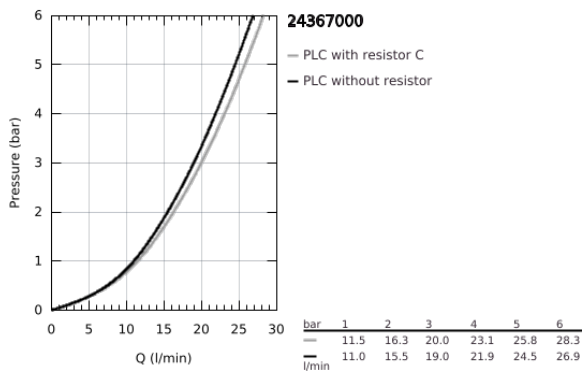

24 367 000 ATRIO SINGLE-LEVER BATH MIXER 1/2"

PRODUCT DESCRIPTION

- Colour: chrome
- wall mounted
- GROHE SilkMove 35 mm ceramic cartridge
- GROHE LongLife finish
- adjustable flow rate limiter
- automatic diverter: bath/shower
- cast spout
- mousseur
- shower bottom outlet 1/2" with integrated non return-valve
- covered S-unions
- protected against backflow

24 367 000 ATRIO SINGLE-LEVER BATH MIXER 1/2"

SPARE PARTS, October 2021 – now

- 1: Cartridge (Spare part-nr. 46374000)
 - 2: Diverter (Spare part-nr. 48405000)
 - 3: Non-return valve (Spare part-nr. 08565000)
 - 4: Mousseur (Spare part-nr. 13926000)
 - 5: Socket Spanner (Spare part-nr. 19332000)*
- * Optional accessories