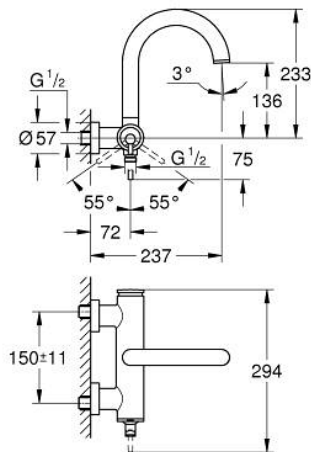

24 367 000 ATRIO SINGLE-LEVER BATH MIXER 1/2"

PRODUCT DESCRIPTION

- Colour: chrome
- wall mounted
- GROHE SilkMove 35 mm ceramic cartridge
- GROHE LongLife finish
- adjustable flow rate limiter
- automatic diverter: bath/shower
- cast spout
- mousseur
- shower bottom outlet 1/2" with integrated non return-valve
- covered S-unions
- protected against backflow

24 367 000 ATRIO SINGLE-LEVER BATH MIXER 1/2"

SPARE PARTS, October 2021 – now

- 1: Cartridge (Spare part-nr. 46374000)
 - 2: Diverter (Spare part-nr. 48405000)
 - 3: Non-return valve (Spare part-nr. 08565000)
 - 4: Mousseur (Spare part-nr. 13926000)
 - 5: Socket Spanner (Spare part-nr. 19332000)*
- * Optional accessories