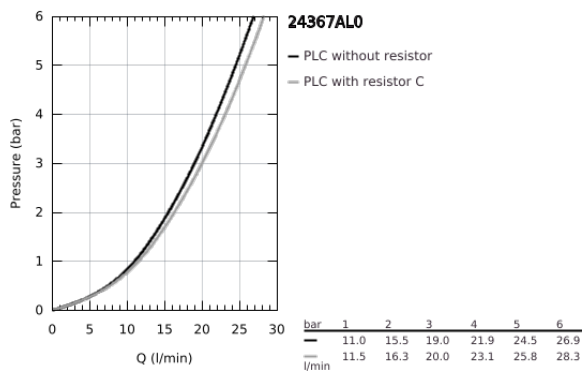

24 367 AL0 ATRIO SINGLE-LEVER BATH MIXER 1/2"

PRODUCT DESCRIPTION

- Colour: brushed hard graphite
- wall mounted
- GROHE SilkMove 35 mm ceramic cartridge
- GROHE LongLife finish
- adjustable flow rate limiter
- automatic diverter: bath/shower
- cast spout
- mousseur
- shower bottom outlet 1/2" with integrated non return-valve
- covered S-unions
- protected against backflow

24 367 AL0 ATRIO SINGLE-LEVER BATH MIXER 1/2"

SPARE PARTS, October 2021 – now

1: Cartridge (Spare part-nr. 46374000)

2: Diverter (Spare part-nr. 48405AL0)

3: Non-return valve (Spare part-nr. 08565000)

4: Mousseur (Spare part-nr. 13926000)