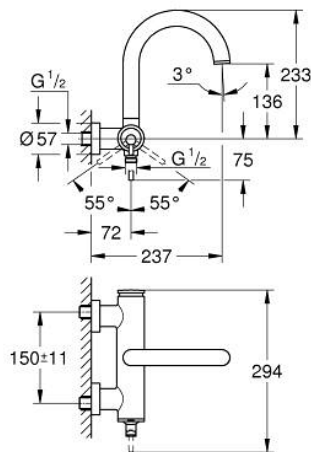

24 367 AL0 ATRIO SINGLE-LEVER BATH MIXER 1/2"

PRODUCT DESCRIPTION

- Colour: brushed hard graphite
- wall mounted
- GROHE SilkMove 35 mm ceramic cartridge
- GROHE LongLife finish
- adjustable flow rate limiter
- automatic diverter: bath/shower
- cast spout
- mousseur
- shower bottom outlet 1/2" with integrated non return-valve
- covered S-unions
- protected against backflow

24 367 AL0 ATRIO SINGLE-LEVER BATH MIXER 1/2"

SPARE PARTS, October 2021 – now

1: Cartridge (Spare part-nr. 46374000)

2: Diverter (Spare part-nr. 48405AL0)

3: Non-return valve (Spare part-nr. 08565000)

4: Mousseur (Spare part-nr. 13926000)

5: Socket Spanner (Spare part-nr. 19332000)*

* Optional accessories