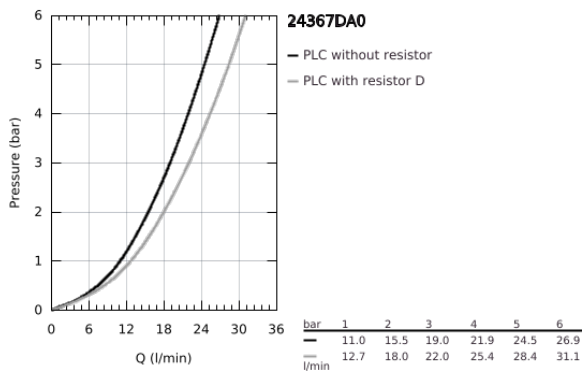

## 24 367 DA0 ATRIO SINGLE-LEVER BATH MIXER 1/2"

### PRODUCT DESCRIPTION

- Colour: warm sunset
- wall mounted
- GROHE SilkMove 35 mm ceramic cartridge
- GROHE LongLife finish
- adjustable flow rate limiter
- automatic diverter: bath/shower
- cast spout
- mousseur
- shower bottom outlet 1/2" with integrated non return-valve
- covered S-unions
- protected against backflow