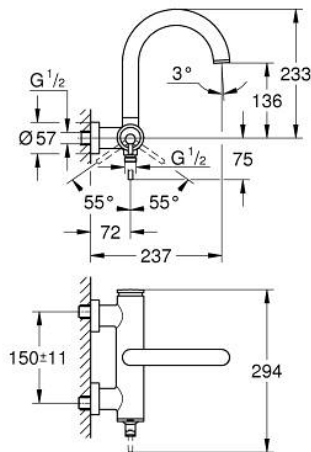

## 24 367 DA0 ATRIO SINGLE-LEVER BATH MIXER 1/2"

### PRODUCT DESCRIPTION

- Colour: warm sunset
- wall mounted
- GROHE SilkMove 35 mm ceramic cartridge
- GROHE LongLife finish
- adjustable flow rate limiter
- automatic diverter: bath/shower
- cast spout
- mousseur
- shower bottom outlet 1/2" with integrated non return-valve
- covered S-unions
- protected against backflow

## 24 367 DA0 ATRIO SINGLE-LEVER BATH MIXER 1/2"

**SPARE PARTS**, October 2021 – now

- 1: Cartridge (Spare part-nr. 46374000)
  - 2: Diverter (Spare part-nr. 48405DA0)
  - 3: Non-return valve (Spare part-nr. 08565000)
  - 4: Mousseur (Spare part-nr. 13926000)
  - 5: Socket Spanner (Spare part-nr. 19332000)\*
- \* Optional accessories