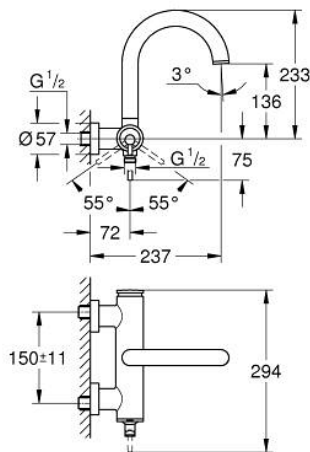

## 24 367 DL0 ATRIO SINGLE-LEVER BATH MIXER 1/2"

### PRODUCT DESCRIPTION

- Colour: brushed warm sunset
- wall mounted
- GROHE SilkMove 35 mm ceramic cartridge
- GROHE LongLife finish
- adjustable flow rate limiter
- automatic diverter: bath/shower
- cast spout
- mousseur
- shower bottom outlet 1/2" with integrated non return-valve
- covered S-unions
- protected against backflow

## 24 367 DL0 ATRIO SINGLE-LEVER BATH MIXER 1/2"

**SPARE PARTS**, November 2022 – now

- 1: Cartridge (Spare part-nr. 46374000)
  - 2: Diverter (Spare part-nr. 48405DL0)
  - 3: Non-return valve (Spare part-nr. 08565000)
  - 4: Mousseur (Spare part-nr. 13926000)
  - 5: Socket Spanner (Spare part-nr. 19332000)\*
- \* Optional accessories