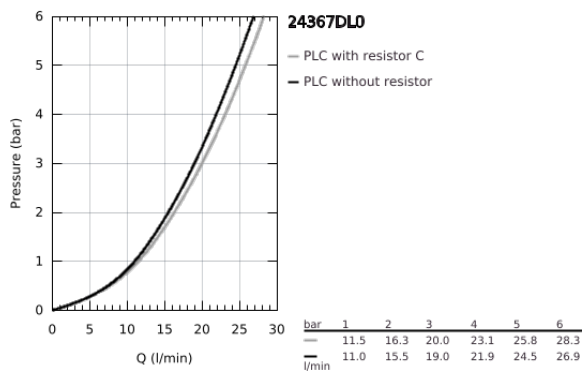

## 24 367 DL0 ATRIO SINGLE-LEVER BATH MIXER 1/2"

### PRODUCT DESCRIPTION

- Colour: brushed warm sunset
- wall mounted
- GROHE SilkMove 35 mm ceramic cartridge
- GROHE LongLife finish
- adjustable flow rate limiter
- automatic diverter: bath/shower
- cast spout
- mousseur
- shower bottom outlet 1/2" with integrated non return-valve
- covered S-unions
- protected against backflow