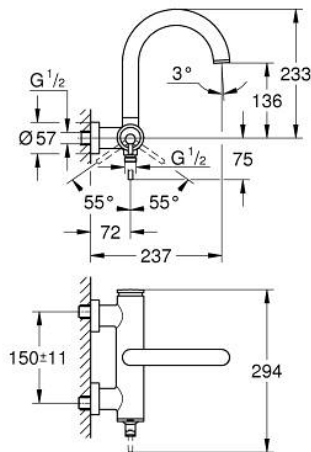

## 24 367 GL0 ATRIO SINGLE-LEVER BATH MIXER 1/2"

### PRODUCT DESCRIPTION

- Colour: cool sunrise
- wall mounted
- GROHE SilkMove 35 mm ceramic cartridge
- GROHE LongLife finish
- adjustable flow rate limiter
- automatic diverter: bath/shower
- cast spout
- mousseur
- shower bottom outlet 1/2" with integrated non return-valve
- covered S-unions
- protected against backflow

## 24 367 GL0 ATRIO SINGLE-LEVER BATH MIXER 1/2"

**SPARE PARTS**, October 2021 – now

- 1: Cartridge (Spare part-nr. 46374000)
  - 2: Diverter (Spare part-nr. 48405GL0)
  - 3: Non-return valve (Spare part-nr. 08565000)
  - 4: Mousseur (Spare part-nr. 13926000)
  - 5: Socket Spanner (Spare part-nr. 19332000)\*
- \* Optional accessories