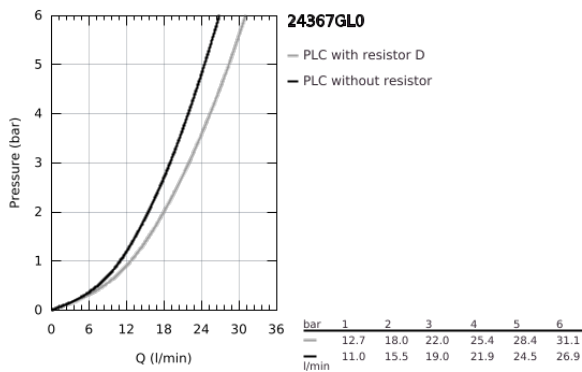

## 24 367 GL0 ATRIO SINGLE-LEVER BATH MIXER 1/2"

### PRODUCT DESCRIPTION

- Colour: cool sunrise
- wall mounted
- GROHE SilkMove 35 mm ceramic cartridge
- GROHE LongLife finish
- adjustable flow rate limiter
- automatic diverter: bath/shower
- cast spout
- mousseur
- shower bottom outlet 1/2" with integrated non return-valve
- covered S-unions
- protected against backflow