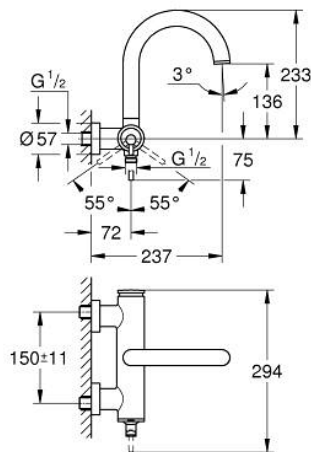

## 24 367 GN0 ATRIO SINGLE-LEVER BATH MIXER 1/2"

### PRODUCT DESCRIPTION

- Colour: brushed cool sunrise
- wall mounted
- GROHE SilkMove 35 mm ceramic cartridge
- GROHE LongLife finish
- adjustable flow rate limiter
- automatic diverter: bath/shower
- cast spout
- mousseur
- shower bottom outlet 1/2" with integrated non return-valve
- covered S-unions
- protected against backflow

## 24 367 GN0 ATRIO SINGLE-LEVER BATH MIXER 1/2"

**SPARE PARTS**, November 2022 – now

1: Cartridge (Spare part-nr. 46374000)

2: Diverter (Spare part-nr. 48405GN0)

3: Non-return valve (Spare part-nr. 08565000)