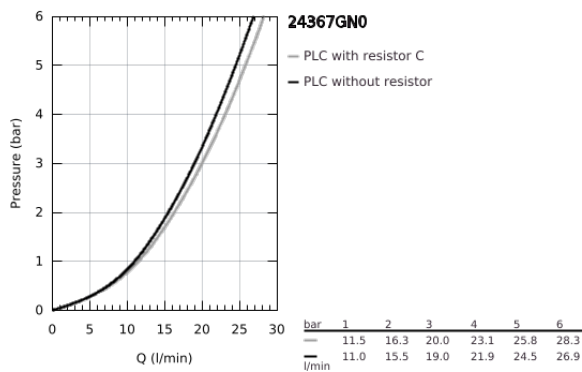

## 24 367 GN0 ATRIO SINGLE-LEVER BATH MIXER 1/2"

### PRODUCT DESCRIPTION

- Colour: brushed cool sunrise
- wall mounted
- GROHE SilkMove 35 mm ceramic cartridge
- GROHE LongLife finish
- adjustable flow rate limiter
- automatic diverter: bath/shower
- cast spout
- mousseur
- shower bottom outlet 1/2" with integrated non return-valve
- covered S-unions
- protected against backflow