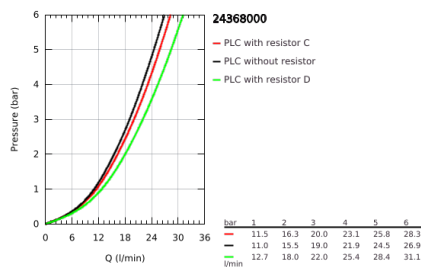

24 368 000 ATRIO SINGLE-LEVER BATH MIXER FLOOR MOUNTED

PRODUCT DESCRIPTION

- Colour: chrome
- for use with rough-in set 45 984
- GROHE SilkMove 35 mm ceramic cartridge
- with temperature limiter
- GROHE LongLife finish
- automatic diverter: bath/shower
- spout with mousseur
- projection 301 mm
- integrated non-return valve in the shower outlet 1/2"
- with shower holder
- hand shower Rainshower Aqua Stick (26 866)
- Silverflex shower hose 1250 mm
- protected against backflow
- without roughing-in set 45 984 (please order separately)
- min. recommended pressure 1.0 bar