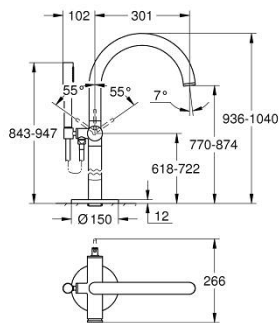

24 368 000 ATRIO SINGLE-LEVER BATH MIXER FLOOR MOUNTED

PRODUCT DESCRIPTION

- Colour: chrome
- for use with rough-in set 45 984
- GROHE SilkMove 35 mm ceramic cartridge
- with temperature limiter
- GROHE LongLife finish
- automatic diverter: bath/shower
- spout with mousseur
- projection 301 mm
- integrated non-return valve in the shower outlet 1/2"
- with shower holder
- hand shower Rainshower Aqua Stick (26 866)
- Silverflex shower hose 1250 mm
- protected against backflow
- without roughing-in set 45 984 (please order separately)
- min. recommended pressure 1.0 bar

24 368 000 ATRIO SINGLE-LEVER BATH MIXER FLOOR MOUNTED

SPARE PARTS, October 2021 – now

- 1: Cartridge (Spare part-nr. 46374000)
 - 2: Diverter (Spare part-nr. 48405000)
 - 3: Non-return valve (Spare part-nr. 08565000)
 - 4: Mousseur (Spare part-nr. 13926000)
 - 5: Dirt strainer (Spare part-nr. 0700200M)
 - 6: Socket Spanner (Spare part-nr. 19332000)*
- * Optional accessories