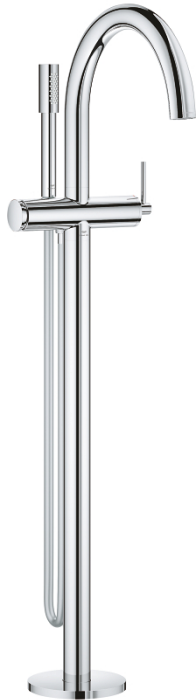

24 368 000 ATRIO SINGLE-LEVER BATH MIXER FLOOR MOUNTED

PRODUCT DESCRIPTION

- Colour: chrome
- for use with rough-in set 45 984
- GROHE SilkMove 35 mm ceramic cartridge
- with temperature limiter
- GROHE LongLife finish
- automatic diverter: bath/shower
- spout with mousseur
- projection 301 mm
- integrated non-return valve in the shower outlet 1/2"
- with shower holder
- hand shower Rainshower Aqua Stick (26 866)
- Silverflex shower hose 1250 mm
- protected against backflow
- without roughing-in set 45 984 (please order separately)
- min. recommended pressure 1.0 bar

24 368 000 ATRIO SINGLE-LEVER BATH MIXER FLOOR MOUNTED

SPARE PARTS, October 2021 – now

- 1: Cartridge (Spare part-nr. 46374000)
 - 2: Diverter (Spare part-nr. 48405000)
 - 3: Non-return valve (Spare part-nr. 08565000)
 - 4: Mousseur (Spare part-nr. 13926000)
 - 5: Dirt strainer (Spare part-nr. 0700200M)
 - 6: Socket Spanner (Spare part-nr. 19332000)*
- * Optional accessories