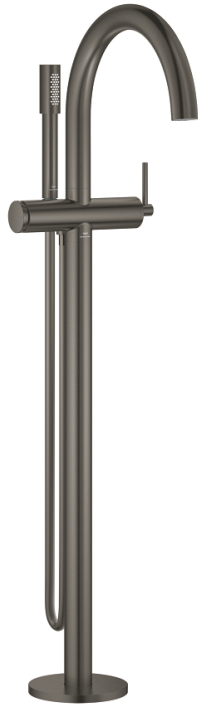

## 24 368 AL0 ATRIO SINGLE-LEVER BATH MIXER FLOOR MOUNTED

### PRODUCT DESCRIPTION

- Colour: brushed hard graphite
- for use with rough-in set 45 984
- GROHE SilkMove 35 mm ceramic cartridge
- with temperature limiter
- GROHE LongLife finish
- automatic diverter: bath/shower
- spout with mousseur
- projection 301 mm
- integrated non-return valve in the shower outlet 1/2"
- with shower holder
- hand shower Rainshower Aqua Stick (26 866)
- Silverflex shower hose 1250 mm
- protected against backflow
- without roughing-in set 45 984 (please order separately)
- min. recommended pressure 1.0 bar

### SPARE PARTS, October 2021 – now

- 1: Cartridge (Spare part-nr. 46374000)
  - 2: Diverter (Spare part-nr. 48405AL0)
  - 3: Non-return valve (Spare part-nr. 08565000)
  - 4: Mousseur (Spare part-nr. 13926000)
  - 5: Dirt strainer (Spare part-nr. 0700200M)
  - 6: Socket Spanner (Spare part-nr. 19332000)\*
- \* Optional accessories