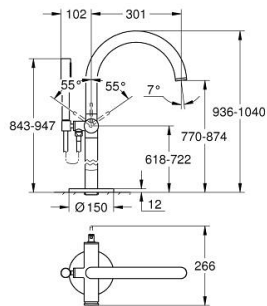

## 24 368 AL0 ATRIO SINGLE-LEVER BATH MIXER FLOOR MOUNTED

### PRODUCT DESCRIPTION

- Colour: brushed hard graphite
- for use with rough-in set 45 984
- GROHE SilkMove 35 mm ceramic cartridge
- with temperature limiter
- GROHE LongLife finish
- automatic diverter: bath/shower
- spout with mousseur
- projection 301 mm
- integrated non-return valve in the shower outlet 1/2"
- with shower holder
- hand shower Rainshower Aqua Stick (26 866)
- Silverflex shower hose 1250 mm
- protected against backflow
- without roughing-in set 45 984 (please order separately)
- min. recommended pressure 1.0 bar