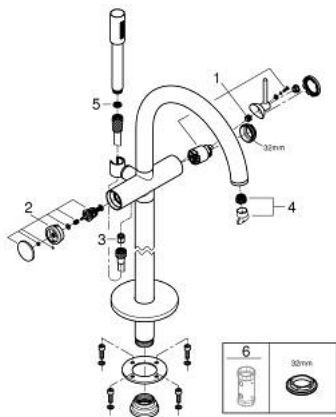

## 24 368 AL0 ATRIO SINGLE-LEVER BATH MIXER FLOOR MOUNTED

### PRODUCT DESCRIPTION

- Colour: brushed hard graphite
- for use with rough-in set 45 984
- GROHE SilkMove 35 mm ceramic cartridge
- with temperature limiter
- GROHE LongLife finish
- automatic diverter: bath/shower
- spout with mousseur
- projection 301 mm
- integrated non-return valve in the shower outlet 1/2"
- with shower holder
- hand shower Rainshower Aqua Stick (26 866)
- Silverflex shower hose 1250 mm
- protected against backflow
- without roughing-in set 45 984 (please order separately)
- min. recommended pressure 1.0 bar

### SPARE PARTS, October 2021 – now

- 1: Cartridge (Spare part-nr. 46374000)
  - 2: Diverter (Spare part-nr. 48405AL0)
  - 3: Non-return valve (Spare part-nr. 08565000)
  - 4: Mousseur (Spare part-nr. 13926000)
  - 5: Dirt strainer (Spare part-nr. 0700200M)
  - 6: Socket Spanner (Spare part-nr. 19332000)\*
- \* Optional accessories