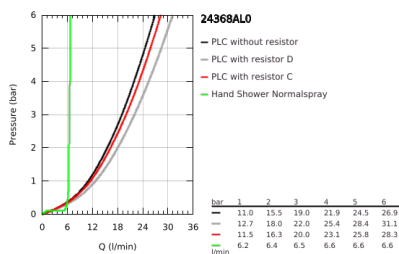

### PRODUCT DESCRIPTION

- Colour: brushed hard graphite
- for use with rough-in set 45 984
- GROHE SilkMove 35 mm ceramic cartridge
- with temperature limiter
- GROHE LongLife finish
- automatic diverter: bath/shower
- spout with mousseur
- projection 301 mm
- integrated non-return valve in the shower outlet 1/2"
- with shower holder
- hand shower Rainshower Aqua Stick (26 866)
- Silverflex shower hose 1250 mm
- protected against backflow
- without roughing-in set 45 984 (please order separately)
- min. recommended pressure 1.0 bar