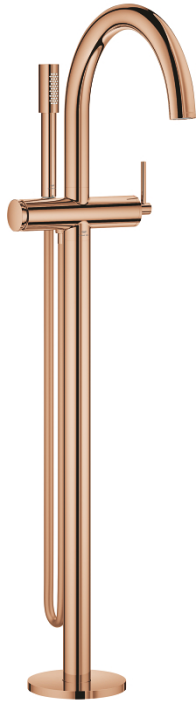

24 368 DA0 ATRIO SINGLE-LEVER BATH MIXER FLOOR MOUNTED

PRODUCT DESCRIPTION

- Colour: warm sunset
- for use with rough-in set 45 984
- GROHE SilkMove 35 mm ceramic cartridge
- with temperature limiter
- GROHE LongLife finish
- automatic diverter: bath/shower
- spout with mousseur
- projection 301 mm
- integrated non-return valve in the shower outlet 1/2"
- with shower holder
- hand shower Rainshower Aqua Stick (26 866)
- Silverflex shower hose 1250 mm
- protected against backflow
- without roughing-in set 45 984 (please order separately)
- min. recommended pressure 1.0 bar

24 368 DA0 ATRIO SINGLE-LEVER BATH MIXER FLOOR MOUNTED

SPARE PARTS, October 2021 – now

- 1: Cartridge (Spare part-nr. 46374000)
 - 2: Diverter (Spare part-nr. 48405DA0)
 - 3: Non-return valve (Spare part-nr. 08565000)
 - 4: Mousseur (Spare part-nr. 13926000)
 - 5: Dirt strainer (Spare part-nr. 0700200M)
 - 6: Socket Spanner (Spare part-nr. 19332000)*
- * Optional accessories