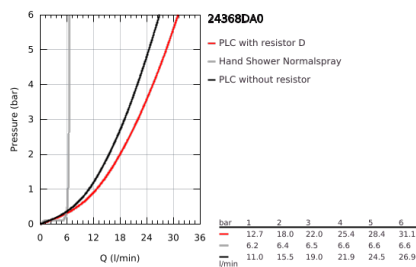

24 368 DA0 ATRIO SINGLE-LEVER BATH MIXER FLOOR MOUNTED

PRODUCT DESCRIPTION

- Colour: warm sunset
- for use with rough-in set 45 984
- GROHE SilkMove 35 mm ceramic cartridge
- with temperature limiter
- GROHE LongLife finish
- automatic diverter: bath/shower
- spout with mousseur
- projection 301 mm
- integrated non-return valve in the shower outlet 1/2"
- with shower holder
- hand shower Rainshower Aqua Stick (26 866)
- Silverflex shower hose 1250 mm
- protected against backflow
- without roughing-in set 45 984 (please order separately)
- min. recommended pressure 1.0 bar