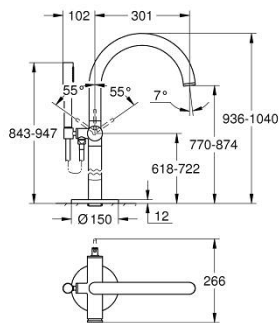

24 368 DA0 ATRIO SINGLE-LEVER BATH MIXER FLOOR MOUNTED

PRODUCT DESCRIPTION

- Colour: warm sunset
- for use with rough-in set 45 984
- GROHE SilkMove 35 mm ceramic cartridge
- with temperature limiter
- GROHE LongLife finish
- automatic diverter: bath/shower
- spout with mousseur
- projection 301 mm
- integrated non-return valve in the shower outlet 1/2"
- with shower holder
- hand shower Rainshower Aqua Stick (26 866)
- Silverflex shower hose 1250 mm
- protected against backflow
- without roughing-in set 45 984 (please order separately)
- min. recommended pressure 1.0 bar

24 368 DA0 ATRIO SINGLE-LEVER BATH MIXER FLOOR MOUNTED

SPARE PARTS, October 2021 – now

- 1: Cartridge (Spare part-nr. 46374000)
 - 2: Diverter (Spare part-nr. 48405DA0)
 - 3: Non-return valve (Spare part-nr. 08565000)
 - 4: Mousseur (Spare part-nr. 13926000)
 - 5: Dirt strainer (Spare part-nr. 0700200M)
 - 6: Socket Spanner (Spare part-nr. 19332000)*
- * Optional accessories