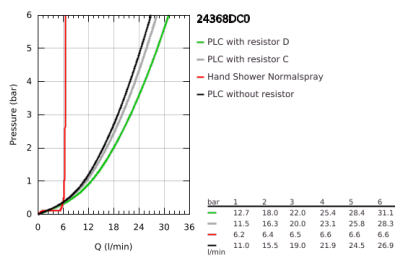

24 368 DC0 ATRIO SINGLE-LEVER BATH MIXER FLOOR MOUNTED

PRODUCT DESCRIPTION

- Colour: Supersteel
- for use with rough-in set 45 984
- GROHE SilkMove 35 mm ceramic cartridge
- with temperature limiter
- GROHE LongLife finish
- automatic diverter: bath/shower
- spout with mousseur
- projection 301 mm
- integrated non-return valve in the shower outlet 1/2"
- with shower holder
- hand shower Rainshower Aqua Stick (26 866)
- Silverflex shower hose 1250 mm
- protected against backflow
- without roughing-in set 45 984 (please order separately)
- min. recommended pressure 1.0 bar