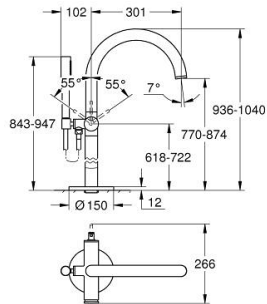

24 368 DC0 ATRIO SINGLE-LEVER BATH MIXER FLOOR MOUNTED

PRODUCT DESCRIPTION

- Colour: Supersteel
- for use with rough-in set 45 984
- GROHE SilkMove 35 mm ceramic cartridge
- with temperature limiter
- GROHE LongLife finish
- automatic diverter: bath/shower
- spout with mousseur
- projection 301 mm
- integrated non-return valve in the shower outlet 1/2"
- with shower holder
- hand shower Rainshower Aqua Stick (26 866)
- Silverflex shower hose 1250 mm
- protected against backflow
- without roughing-in set 45 984 (please order separately)
- min. recommended pressure 1.0 bar

24 368 DC0 ATRIO SINGLE-LEVER BATH MIXER FLOOR MOUNTED

SPARE PARTS, October 2021 – now

- 1: Cartridge (Spare part-nr. 46374000)
 - 2: Diverter (Spare part-nr. 48405DC0)
 - 3: Non-return valve (Spare part-nr. 08565000)
 - 4: Mousseur (Spare part-nr. 13926000)
 - 5: Dirt strainer (Spare part-nr. 0700200M)
 - 6: Socket Spanner (Spare part-nr. 19332000)*
- * Optional accessories