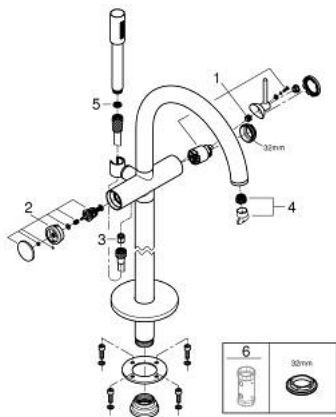

24 368 DC0 ATRIO SINGLE-LEVER BATH MIXER FLOOR MOUNTED

PRODUCT DESCRIPTION

- Colour: Supersteel
- for use with rough-in set 45 984
- GROHE SilkMove 35 mm ceramic cartridge
- with temperature limiter
- GROHE LongLife finish
- automatic diverter: bath/shower
- spout with mousseur
- projection 301 mm
- integrated non-return valve in the shower outlet 1/2"
- with shower holder
- hand shower Rainshower Aqua Stick (26 866)
- Silverflex shower hose 1250 mm
- protected against backflow
- without roughing-in set 45 984 (please order separately)
- min. recommended pressure 1.0 bar

24 368 DC0 ATRIO SINGLE-LEVER BATH MIXER FLOOR MOUNTED

SPARE PARTS, October 2021 – now

- 1: Cartridge (Spare part-nr. 46374000)
 - 2: Diverter (Spare part-nr. 48405DC0)
 - 3: Non-return valve (Spare part-nr. 08565000)
 - 4: Mousseur (Spare part-nr. 13926000)
 - 5: Dirt strainer (Spare part-nr. 0700200M)
 - 6: Socket Spanner (Spare part-nr. 19332000)*
- * Optional accessories