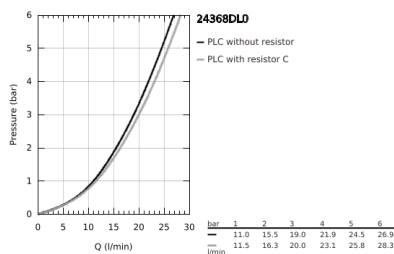

### PRODUCT DESCRIPTION

- Colour: brushed warm sunset
- for use with rough-in set 45 984
- GROHE SilkMove 35 mm ceramic cartridge
- with temperature limiter
- GROHE LongLife finish
- automatic diverter: bath/shower
- spout with mousseur
- projection 301 mm
- integrated non-return valve in the shower outlet 1/2"
- with shower holder
- hand shower Rainshower Aqua Stick (26 866)
- Silverflex shower hose 1250 mm
- protected against backflow
- without roughing-in set 45 984 (please order separately)
- min. recommended pressure 1.0 bar