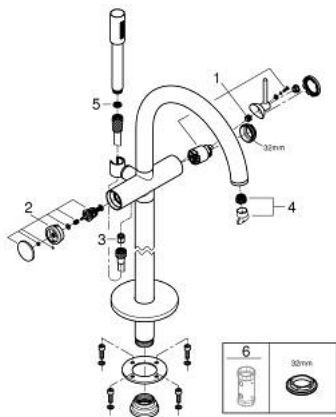

## 24 368 DL0 ATRIO SINGLE-LEVER BATH MIXER FLOOR MOUNTED

### PRODUCT DESCRIPTION

- Colour: brushed warm sunset
- for use with rough-in set 45 984
- GROHE SilkMove 35 mm ceramic cartridge
- with temperature limiter
- GROHE LongLife finish
- automatic diverter: bath/shower
- spout with mousseur
- projection 301 mm
- integrated non-return valve in the shower outlet 1/2"
- with shower holder
- hand shower Rainshower Aqua Stick (26 866)
- Silverflex shower hose 1250 mm
- protected against backflow
- without roughing-in set 45 984 (please order separately)
- min. recommended pressure 1.0 bar

### SPARE PARTS, November 2022 – now

- 1: Cartridge (Spare part-nr. 46374000)
  - 2: Diverter (Spare part-nr. 48405DL0)
  - 3: Non-return valve (Spare part-nr. 08565000)
  - 4: Mousseur (Spare part-nr. 13926000)
  - 5: Dirt strainer (Spare part-nr. 0700200M)
  - 6: Socket Spanner (Spare part-nr. 19332000)\*
- \* Optional accessories