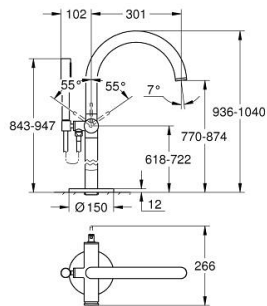

## 24 368 DL0 ATRIO SINGLE-LEVER BATH MIXER FLOOR MOUNTED

### PRODUCT DESCRIPTION

- Colour: brushed warm sunset
- for use with rough-in set 45 984
- GROHE SilkMove 35 mm ceramic cartridge
- with temperature limiter
- GROHE LongLife finish
- automatic diverter: bath/shower
- spout with mousseur
- projection 301 mm
- integrated non-return valve in the shower outlet 1/2"
- with shower holder
- hand shower Rainshower Aqua Stick (26 866)
- Silverflex shower hose 1250 mm
- protected against backflow
- without roughing-in set 45 984 (please order separately)
- min. recommended pressure 1.0 bar