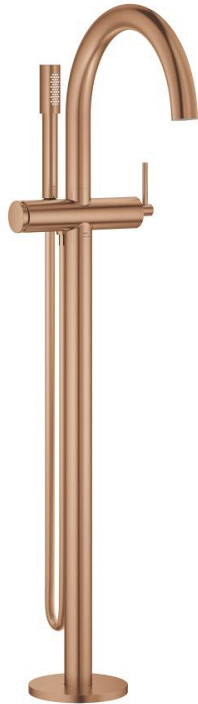

## 24 368 DL0 ATRIO SINGLE-LEVER BATH MIXER FLOOR MOUNTED

### PRODUCT DESCRIPTION

- Colour: brushed warm sunset
- for use with rough-in set 45 984
- GROHE SilkMove 35 mm ceramic cartridge
- with temperature limiter
- GROHE LongLife finish
- automatic diverter: bath/shower
- spout with mousseur
- projection 301 mm
- integrated non-return valve in the shower outlet 1/2"
- with shower holder
- hand shower Rainshower Aqua Stick (26 866)
- Silverflex shower hose 1250 mm
- protected against backflow
- without roughing-in set 45 984 (please order separately)
- min. recommended pressure 1.0 bar

### SPARE PARTS, November 2022 – now

- 1: Cartridge (Spare part-nr. 46374000)
  - 2: Diverter (Spare part-nr. 48405DL0)
  - 3: Non-return valve (Spare part-nr. 08565000)
  - 4: Mousseur (Spare part-nr. 13926000)
  - 5: Dirt strainer (Spare part-nr. 0700200M)
  - 6: Socket Spanner (Spare part-nr. 19332000)\*
- \* Optional accessories