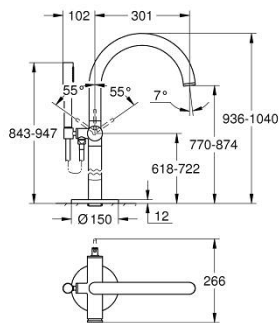

24 368 GL0 ATRIO SINGLE-LEVER BATH MIXER FLOOR MOUNTED

PRODUCT DESCRIPTION

- Colour: cool sunrise
- for use with rough-in set 45 984
- GROHE SilkMove 35 mm ceramic cartridge
- with temperature limiter
- GROHE LongLife finish
- automatic diverter: bath/shower
- spout with mousseur
- projection 301 mm
- integrated non-return valve in the shower outlet 1/2"
- with shower holder
- hand shower Rainshower Aqua Stick (26 866)
- Silverflex shower hose 1250 mm
- protected against backflow
- without roughing-in set 45 984 (please order separately)
- min. recommended pressure 1.0 bar

24 368 GL0 ATRIO SINGLE-LEVER BATH MIXER FLOOR MOUNTED

SPARE PARTS, October 2021 – now

- 1: Cartridge (Spare part-nr. 46374000)
 - 2: Diverter (Spare part-nr. 48405GL0)
 - 3: Non-return valve (Spare part-nr. 08565000)
 - 4: Mousseur (Spare part-nr. 13926000)
 - 5: Dirt strainer (Spare part-nr. 0700200M)
 - 6: Socket Spanner (Spare part-nr. 19332000)*
- * Optional accessories