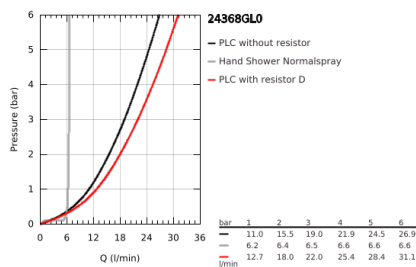

24 368 GL0 ATRIO SINGLE-LEVER BATH MIXER FLOOR MOUNTED

PRODUCT DESCRIPTION

- Colour: cool sunrise
- for use with rough-in set 45 984
- GROHE SilkMove 35 mm ceramic cartridge
- with temperature limiter
- GROHE LongLife finish
- automatic diverter: bath/shower
- spout with mousseur
- projection 301 mm
- integrated non-return valve in the shower outlet 1/2"
- with shower holder
- hand shower Rainshower Aqua Stick (26 866)
- Silverflex shower hose 1250 mm
- protected against backflow
- without roughing-in set 45 984 (please order separately)
- min. recommended pressure 1.0 bar