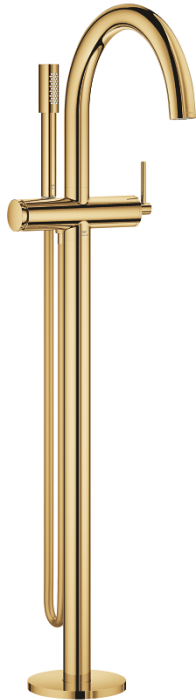

24 368 GL0 ATRIO SINGLE-LEVER BATH MIXER FLOOR MOUNTED

PRODUCT DESCRIPTION

- Colour: cool sunrise
- for use with rough-in set 45 984
- GROHE SilkMove 35 mm ceramic cartridge
- with temperature limiter
- GROHE LongLife finish
- automatic diverter: bath/shower
- spout with mousseur
- projection 301 mm
- integrated non-return valve in the shower outlet 1/2"
- with shower holder
- hand shower Rainshower Aqua Stick (26 866)
- Silverflex shower hose 1250 mm
- protected against backflow
- without roughing-in set 45 984 (please order separately)
- min. recommended pressure 1.0 bar

24 368 GL0 ATRIO SINGLE-LEVER BATH MIXER FLOOR MOUNTED

SPARE PARTS, October 2021 – now

- 1: Cartridge (Spare part-nr. 46374000)
 - 2: Diverter (Spare part-nr. 48405GL0)
 - 3: Non-return valve (Spare part-nr. 08565000)
 - 4: Mousseur (Spare part-nr. 13926000)
 - 5: Dirt strainer (Spare part-nr. 0700200M)
 - 6: Socket Spanner (Spare part-nr. 19332000)*
- * Optional accessories