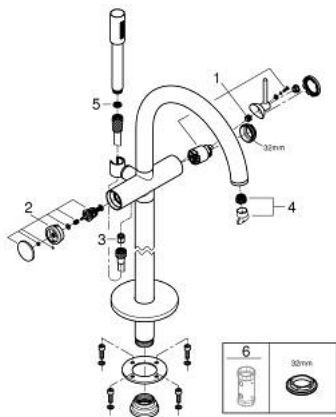

24 368 GL0 ATRIO SINGLE-LEVER BATH MIXER FLOOR MOUNTED

PRODUCT DESCRIPTION

- Colour: cool sunrise
- for use with rough-in set 45 984
- GROHE SilkMove 35 mm ceramic cartridge
- with temperature limiter
- GROHE LongLife finish
- automatic diverter: bath/shower
- spout with mousseur
- projection 301 mm
- integrated non-return valve in the shower outlet 1/2"
- with shower holder
- hand shower Rainshower Aqua Stick (26 866)
- Silverflex shower hose 1250 mm
- protected against backflow
- without roughing-in set 45 984 (please order separately)
- min. recommended pressure 1.0 bar

24 368 GL0 ATRIO SINGLE-LEVER BATH MIXER FLOOR MOUNTED

SPARE PARTS, October 2021 – now

- 1: Cartridge (Spare part-nr. 46374000)
 - 2: Diverter (Spare part-nr. 48405GL0)
 - 3: Non-return valve (Spare part-nr. 08565000)
 - 4: Mousseur (Spare part-nr. 13926000)
 - 5: Dirt strainer (Spare part-nr. 0700200M)
 - 6: Socket Spanner (Spare part-nr. 19332000)*
- * Optional accessories