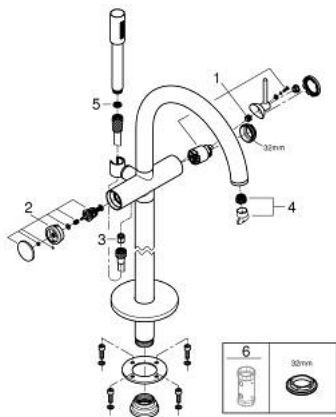

24 368 GN0 ATRIO SINGLE-LEVER BATH MIXER FLOOR MOUNTED

PRODUCT DESCRIPTION

- Colour: brushed cool sunrise
- for use with rough-in set 45 984
- GROHE SilkMove 35 mm ceramic cartridge
- with temperature limiter
- GROHE LongLife finish
- automatic diverter: bath/shower
- spout with mousseur
- projection 301 mm
- integrated non-return valve in the shower outlet 1/2"
- with shower holder
- hand shower Rainshower Aqua Stick (26 866)
- Silverflex shower hose 1250 mm
- protected against backflow
- without roughing-in set 45 984 (please order separately)
- min. recommended pressure 1.0 bar

24 368 GN0 ATRIO SINGLE-LEVER BATH MIXER FLOOR MOUNTED

SPARE PARTS, November 2022 – now

- 1: Cartridge (Spare part-nr. 46374000)
 - 2: Diverter (Spare part-nr. 48405GN0)
 - 3: Non-return valve (Spare part-nr. 08565000)
 - 4: Mousseur (Spare part-nr. 13926000)
 - 5: Dirt strainer (Spare part-nr. 0700200M)
 - 6: Socket Spanner (Spare part-nr. 19332000)*
- * Optional accessories