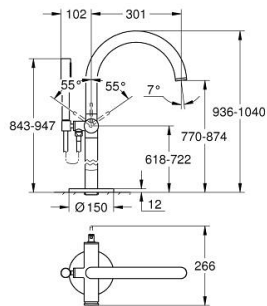

24 368 GN0 ATRIO SINGLE-LEVER BATH MIXER FLOOR MOUNTED

PRODUCT DESCRIPTION

- Colour: brushed cool sunrise
- for use with rough-in set 45 984
- GROHE SilkMove 35 mm ceramic cartridge
- with temperature limiter
- GROHE LongLife finish
- automatic diverter: bath/shower
- spout with mousseur
- projection 301 mm
- integrated non-return valve in the shower outlet 1/2"
- with shower holder
- hand shower Rainshower Aqua Stick (26 866)
- Silverflex shower hose 1250 mm
- protected against backflow
- without roughing-in set 45 984 (please order separately)
- min. recommended pressure 1.0 bar

24 368 GN0 ATRIO SINGLE-LEVER BATH MIXER FLOOR MOUNTED

SPARE PARTS, November 2022 – now

- 1: Cartridge (Spare part-nr. 46374000)
 - 2: Diverter (Spare part-nr. 48405GN0)
 - 3: Non-return valve (Spare part-nr. 08565000)
 - 4: Mousseur (Spare part-nr. 13926000)
 - 5: Dirt strainer (Spare part-nr. 0700200M)
 - 6: Socket Spanner (Spare part-nr. 19332000)*
- * Optional accessories