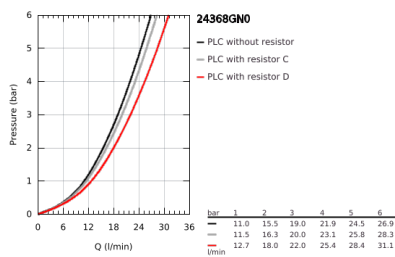

24 368 GN0 ATRIO SINGLE-LEVER BATH MIXER FLOOR MOUNTED

PRODUCT DESCRIPTION

- Colour: brushed cool sunrise
- for use with rough-in set 45 984
- GROHE SilkMove 35 mm ceramic cartridge
- with temperature limiter
- GROHE LongLife finish
- automatic diverter: bath/shower
- spout with mousseur
- projection 301 mm
- integrated non-return valve in the shower outlet 1/2"
- with shower holder
- hand shower Rainshower Aqua Stick (26 866)
- Silverflex shower hose 1250 mm
- protected against backflow
- without roughing-in set 45 984 (please order separately)
- min. recommended pressure 1.0 bar