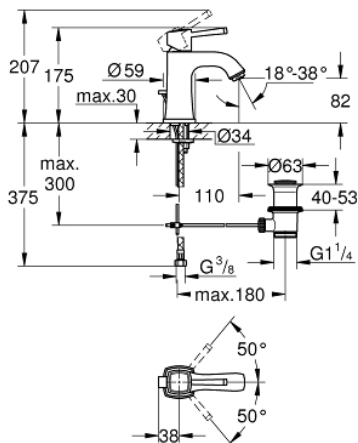

24 369 000 **GRANDERA SINGLE-LEVER BASIN MIXER 1/2"**  
**M-SIZE**

**PRODUCT DESCRIPTION**

- Colour: chrome
- single hole installation
- GROHE SilkMove 28 mm ceramic cartridge
- temperature limiter
- GROHE LongLife finish
- GROHE EcoJoy - less water, perfect flow
- maximum flow rate (at 3 bar): 5 l/min
- GROHE FastFixation installation system
- GROHE AquaGuide adjustable mousseur
- pop-up waste set 1 1/4"
- flexible connection hoses
- min. recommended pressure 1.0 bar

24 369 000 **GRANDERA SINGLE-LEVER BASIN MIXER 1/2"**  
**M-SIZE**

**SPARE PARTS**, October 2021 – now

- 1: lever (Spare part-nr. 42645000)
  - 2: Fitting ring (Spare part-nr. 46715000)
  - 3: Cartridge (Spare part-nr. 46580000)
  - 4: Flow straightener (Spare part-nr. 46837000)
  - 5: Pop-up rod (Spare part-nr. 46787000)
  - 6: Shank fastening assembly (Spare part-nr. 46671000)
  - 7: Waste set 1 1/4" (Spare part-nr. 28910000)
  - 7.1: Plug (Spare part-nr. 07182000)
  - 7.2: Eccentric rod (Spare part-nr. 07052000)
  - 8: Mounting wrench (Spare part-nr. 19017000)\*
  - 9: Eccentric rod (Spare part-nr. 07341000)\*
- \* Optional accessories