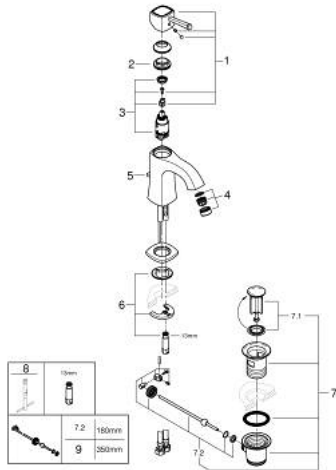

24 369 000 **GRANDERA SINGLE-LEVER BASIN MIXER 1/2"**  
**M-SIZE**

**PRODUCT DESCRIPTION**

- Colour: chrome
- single hole installation
- GROHE SilkMove 28 mm ceramic cartridge
- temperature limiter
- GROHE LongLife finish
- GROHE EcoJoy - less water, perfect flow
- maximum flow rate (at 3 bar): 5 l/min
- GROHE FastFixation installation system
- GROHE AquaGuide adjustable mousseur
- pop-up waste set 1 1/4"
- flexible connection hoses
- min. recommended pressure 1.0 bar

24 369 000 **GRANDERA SINGLE-LEVER BASIN MIXER 1/2"**  
**M-SIZE**

**SPARE PARTS**, October 2021 – now

- 1: lever (Spare part-nr. 42645000)
  - 2: Fitting ring (Spare part-nr. 46715000)
  - 3: Cartridge (Spare part-nr. 46580000)
  - 4: Flow straightener (Spare part-nr. 46837000)
  - 5: Pop-up rod (Spare part-nr. 46787000)
  - 6: Shank fastening assembly (Spare part-nr. 46671000)
  - 7: Waste set 1 1/4" (Spare part-nr. 28910000)
  - 7.1: Plug (Spare part-nr. 07182000)
  - 7.2: Eccentric rod (Spare part-nr. 07052000)
  - 8: Mounting wrench (Spare part-nr. 19017000)\*
  - 9: Eccentric rod (Spare part-nr. 07341000)\*
- \* Optional accessories