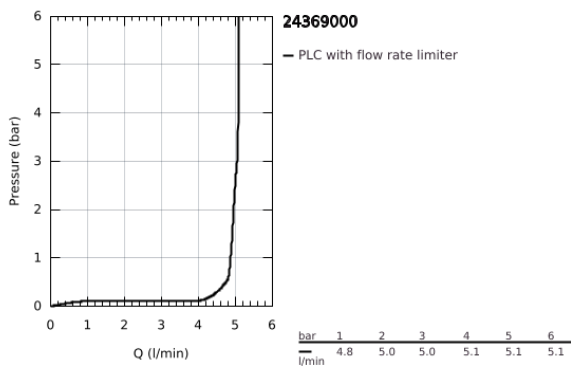

24 369 000 **GRANDERA SINGLE-LEVER BASIN MIXER 1/2"**  
**M-SIZE**

**PRODUCT DESCRIPTION**

- Colour: chrome
- single hole installation
- GROHE SilkMove 28 mm ceramic cartridge
- temperature limiter
- GROHE LongLife finish
- GROHE EcoJoy - less water, perfect flow
- maximum flow rate (at 3 bar): 5 l/min
- GROHE FastFixation installation system
- GROHE AquaGuide adjustable mousseur
- pop-up waste set 1 1/4"
- flexible connection hoses
- min. recommended pressure 1.0 bar

24 369 000 **GRANDERA SINGLE-LEVER BASIN MIXER 1/2"**  
**M-SIZE**

**SPARE PARTS**, October 2021 – now

- 1: lever (Spare part-nr. 42645000)
  - 2: Fitting ring (Spare part-nr. 46715000)
  - 3: Cartridge (Spare part-nr. 46580000)
  - 4: Flow straightener (Spare part-nr. 46837000)
  - 5: Pop-up rod (Spare part-nr. 46787000)
  - 6: Shank fastening assembly (Spare part-nr. 46671000)
  - 7: Waste set 1 1/4" (Spare part-nr. 28910000)
  - 7.1: Plug (Spare part-nr. 07182000)
  - 7.2: Eccentric rod (Spare part-nr. 07052000)
  - 8: Mounting wrench (Spare part-nr. 19017000)\*
  - 9: Eccentric rod (Spare part-nr. 07341000)\*
- \* Optional accessories