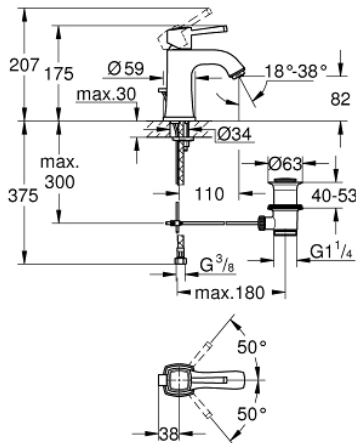

24 369 IG0 **GRANDERA SINGLE-LEVER BASIN MIXER 1/2"**
M-SIZE

PRODUCT DESCRIPTION

- Colour: chrome/gold
- single hole installation
- GROHE SilkMove 28 mm ceramic cartridge
- temperature limiter
- GROHE LongLife finish
- GROHE EcoJoy - less water, perfect flow
- maximum flow rate (at 3 bar): 5 l/min
- GROHE FastFixation installation system
- GROHE AquaGuide adjustable mousseur
- pop-up waste set 1 1/4"
- flexible connection hoses
- min. recommended pressure 1.0 bar

24 369 IG0 GRANDERA SINGLE-LEVER BASIN MIXER 1/2" M-SIZE

SPARE PARTS, October 2021 – now

- 1: lever (Spare part-nr. 42645IG0)
- 2: Fitting ring (Spare part-nr. 46715000)
- 3: Cartridge (Spare part-nr. 46580000)
- 4: Flow straightener (Spare part-nr. 46837G00)
- 5: Pop-up rod (Spare part-nr. 46787000)
- 6: Shank fastening assembly (Spare part-nr. 46671000)
- 7: Waste set 1 1/4" (Spare part-nr. 28910IG0)
- 7.1: Plug (Spare part-nr. 07182G00)
- 7.2: Eccentric rod (Spare part-nr. 07052000)
- 8: Mounting wrench (Spare part-nr. 19017000)*
- 9: Eccentric rod (Spare part-nr. 07341000)*
- * Optional accessories