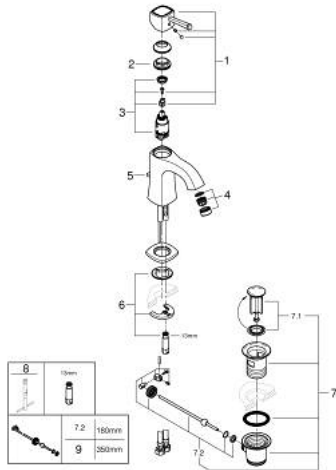

24 369 IG0 **GRANDERA SINGLE-LEVER BASIN MIXER 1/2"**
M-SIZE

PRODUCT DESCRIPTION

- Colour: chrome/gold
- single hole installation
- GROHE SilkMove 28 mm ceramic cartridge
- temperature limiter
- GROHE LongLife finish
- GROHE EcoJoy - less water, perfect flow
- maximum flow rate (at 3 bar): 5 l/min
- GROHE FastFixation installation system
- GROHE AquaGuide adjustable mousseur
- pop-up waste set 1 1/4"
- flexible connection hoses
- min. recommended pressure 1.0 bar

24 369 IG0 GRANDERA SINGLE-LEVER BASIN MIXER 1/2" M-SIZE

SPARE PARTS, October 2021 – now

- 1: lever (Spare part-nr. 42645IG0)
- 2: Fitting ring (Spare part-nr. 46715000)
- 3: Cartridge (Spare part-nr. 46580000)
- 4: Flow straightener (Spare part-nr. 46837G00)
- 5: Pop-up rod (Spare part-nr. 46787000)
- 6: Shank fastening assembly (Spare part-nr. 46671000)
- 7: Waste set 1 1/4" (Spare part-nr. 28910IG0)
- 7.1: Plug (Spare part-nr. 07182G00)
- 7.2: Eccentric rod (Spare part-nr. 07052000)
- 8: Mounting wrench (Spare part-nr. 19017000)*
- 9: Eccentric rod (Spare part-nr. 07341000)*
- * Optional accessories