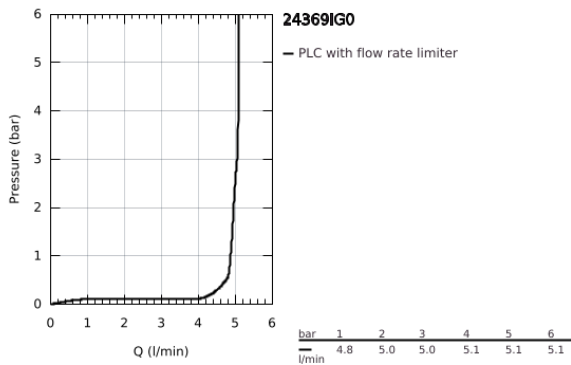

24 369 IG0 **GRANDERA SINGLE-LEVER BASIN MIXER 1/2"**
M-SIZE

PRODUCT DESCRIPTION

- Colour: chrome/gold
- single hole installation
- GROHE SilkMove 28 mm ceramic cartridge
- temperature limiter
- GROHE LongLife finish
- GROHE EcoJoy - less water, perfect flow
- maximum flow rate (at 3 bar): 5 l/min
- GROHE FastFixation installation system
- GROHE AquaGuide adjustable mousseur
- pop-up waste set 1 1/4"
- flexible connection hoses
- min. recommended pressure 1.0 bar

24 369 IG0 GRANDERA SINGLE-LEVER BASIN MIXER 1/2" M-SIZE

SPARE PARTS, October 2021 – now

- 1: lever (Spare part-nr. 42645IG0)
- 2: Fitting ring (Spare part-nr. 46715000)
- 3: Cartridge (Spare part-nr. 46580000)
- 4: Flow straightener (Spare part-nr. 46837G00)
- 5: Pop-up rod (Spare part-nr. 46787000)
- 6: Shank fastening assembly (Spare part-nr. 46671000)
- 7: Waste set 1 1/4" (Spare part-nr. 28910IG0)
- 7.1: Plug (Spare part-nr. 07182G00)
- 7.2: Eccentric rod (Spare part-nr. 07052000)
- 8: Mounting wrench (Spare part-nr. 19017000)*
- 9: Eccentric rod (Spare part-nr. 07341000)*
- * Optional accessories