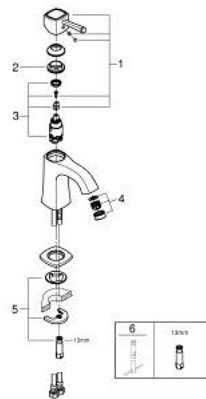

24 370 000 **GRANDERA SINGLE-LEVER BASIN MIXER 1/2"**
M-SIZE

PRODUCT DESCRIPTION

- Colour: chrome
- single hole installation
- GROHE SilkMove 28 mm ceramic cartridge
- temperature limiter
- GROHE LongLife finish
- GROHE EcoJoy - less water, perfect flow
- maximum flow rate (at 3 bar): 5 l/min
- GROHE FastFixation installation system
- GROHE AquaGuide adjustable mousseur
- smooth body
- flexible connection hoses
- min. recommended pressure 1.0 bar

24 370 000 **GRANDERA SINGLE-LEVER BASIN MIXER 1/2"**
M-SIZE

SPARE PARTS, October 2021 – now

- 1: lever (Spare part-nr. 42645000)
- 2: Fitting ring (Spare part-nr. 46715000)
- 3: Cartridge (Spare part-nr. 46580000)
- 4: Flow straightener (Spare part-nr. 46837000)
- 5: Shank fastening assembly (Spare part-nr. 46671000)
- 6: Mounting wrench (Spare part-nr. 19017000)*