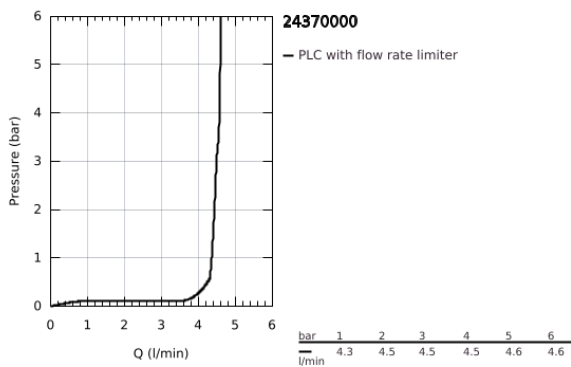

24 370 000 **GRANDERA SINGLE-LEVER BASIN MIXER 1/2"**
M-SIZE

PRODUCT DESCRIPTION

- Colour: chrome
- single hole installation
- GROHE SilkMove 28 mm ceramic cartridge
- temperature limiter
- GROHE LongLife finish
- GROHE EcoJoy - less water, perfect flow
- maximum flow rate (at 3 bar): 5 l/min
- GROHE FastFixation installation system
- GROHE AquaGuide adjustable mousseur
- smooth body
- flexible connection hoses
- min. recommended pressure 1.0 bar

24 370 000 **GRANDERA SINGLE-LEVER BASIN MIXER 1/2"**
M-SIZE

SPARE PARTS, October 2021 – now

- 1: lever (Spare part-nr. 42645000)
- 2: Fitting ring (Spare part-nr. 46715000)
- 3: Cartridge (Spare part-nr. 46580000)
- 4: Flow straightener (Spare part-nr. 46837000)
- 5: Shank fastening assembly (Spare part-nr. 46671000)
- 6: Mounting wrench (Spare part-nr. 19017000)*