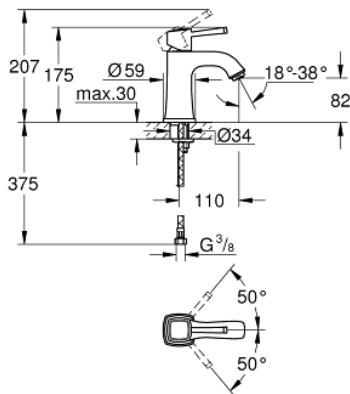

24 370 000 **GRANDERA SINGLE-LEVER BASIN MIXER 1/2"**
M-SIZE

PRODUCT DESCRIPTION

- Colour: chrome
- single hole installation
- GROHE SilkMove 28 mm ceramic cartridge
- temperature limiter
- GROHE LongLife finish
- GROHE EcoJoy - less water, perfect flow
- maximum flow rate (at 3 bar): 5 l/min
- GROHE FastFixation installation system
- GROHE AquaGuide adjustable mousseur
- smooth body
- flexible connection hoses
- min. recommended pressure 1.0 bar

24 370 000 **GRANDERA SINGLE-LEVER BASIN MIXER 1/2"**
M-SIZE

SPARE PARTS, October 2021 – now

- 1: lever (Spare part-nr. 42645000)
- 2: Fitting ring (Spare part-nr. 46715000)
- 3: Cartridge (Spare part-nr. 46580000)
- 4: Flow straightener (Spare part-nr. 46837000)
- 5: Shank fastening assembly (Spare part-nr. 46671000)
- 6: Mounting wrench (Spare part-nr. 19017000)*