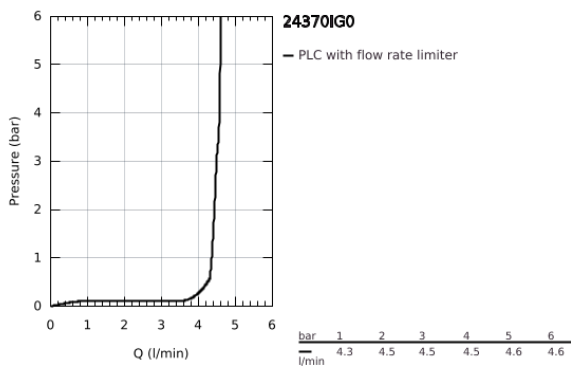

24 370 IG0 GRANDERA SINGLE-LEVER BASIN MIXER 1/2" M-SIZE

PRODUCT DESCRIPTION

- Colour: chrome/gold
- single hole installation
- GROHE SilkMove 28 mm ceramic cartridge
- temperature limiter
- GROHE LongLife finish
- GROHE EcoJoy - less water, perfect flow
- maximum flow rate (at 3 bar): 5 l/min
- GROHE FastFixation installation system
- GROHE AquaGuide adjustable mousseur
- smooth body
- flexible connection hoses
- min. recommended pressure 1.0 bar

24 370 IG0 **GRANDERA SINGLE-LEVER BASIN MIXER 1/2"**
M-SIZE

SPARE PARTS, October 2021 – now

- 1: lever (Spare part-nr. 42645IG0)
- 2: Fitting ring (Spare part-nr. 46715000)
- 3: Cartridge (Spare part-nr. 46580000)
- 4: Flow straightener (Spare part-nr. 46837G00)
- 5: Shank fastening assembly (Spare part-nr. 46671000)
- 6: Mounting wrench (Spare part-nr. 19017000)*