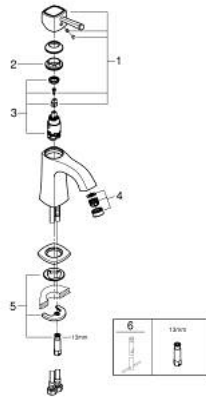

24 370 IG0 GRANDERA SINGLE-LEVER BASIN MIXER 1/2" M-SIZE

PRODUCT DESCRIPTION

- Colour: chrome/gold
- single hole installation
- GROHE SilkMove 28 mm ceramic cartridge
- temperature limiter
- GROHE LongLife finish
- GROHE EcoJoy - less water, perfect flow
- maximum flow rate (at 3 bar): 5 l/min
- GROHE FastFixation installation system
- GROHE AquaGuide adjustable mousseur
- smooth body
- flexible connection hoses
- min. recommended pressure 1.0 bar

24 370 IG0 **GRANDERA SINGLE-LEVER BASIN MIXER 1/2"**
M-SIZE

SPARE PARTS, October 2021 – now

- 1: lever (Spare part-nr. 42645IG0)
- 2: Fitting ring (Spare part-nr. 46715000)
- 3: Cartridge (Spare part-nr. 46580000)
- 4: Flow straightener (Spare part-nr. 46837G00)
- 5: Shank fastening assembly (Spare part-nr. 46671000)
- 6: Mounting wrench (Spare part-nr. 19017000)*