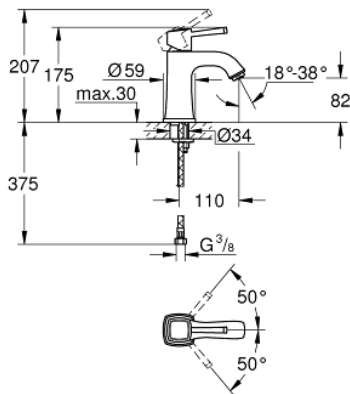

24 370 IG0 GRANDERA SINGLE-LEVER BASIN MIXER 1/2" M-SIZE

PRODUCT DESCRIPTION

- Colour: chrome/gold
- single hole installation
- GROHE SilkMove 28 mm ceramic cartridge
- temperature limiter
- GROHE LongLife finish
- GROHE EcoJoy - less water, perfect flow
- maximum flow rate (at 3 bar): 5 l/min
- GROHE FastFixation installation system
- GROHE AquaGuide adjustable mousseur
- smooth body
- flexible connection hoses
- min. recommended pressure 1.0 bar

24 370 IG0 **GRANDERA SINGLE-LEVER BASIN MIXER 1/2"**
M-SIZE

SPARE PARTS, October 2021 – now

- 1: lever (Spare part-nr. 42645IG0)
- 2: Fitting ring (Spare part-nr. 46715000)
- 3: Cartridge (Spare part-nr. 46580000)
- 4: Flow straightener (Spare part-nr. 46837G00)
- 5: Shank fastening assembly (Spare part-nr. 46671000)
- 6: Mounting wrench (Spare part-nr. 19017000)*