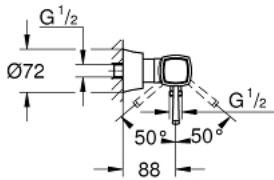

24 373 000 **GRANDERA SINGLE-LEVER SHOWER MIXER 1/2"**

PRODUCT DESCRIPTION

- Colour: chrome
- wall mounted
- GROHE SilkMove 46 mm ceramic cartridge
- GROHE LongLife finish
- adjustable flow rate limiter
- integrated hand shower holder
- shower outlet 1/2"
- integrated non-return valve
- covered S-unions
- protected against backflow
- min. recommended pressure 1.0 bar