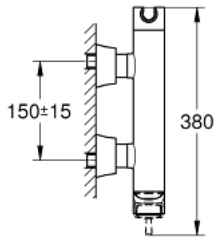

24 373 000 **GRANDERA SINGLE-LEVER SHOWER MIXER 1/2"**

PRODUCT DESCRIPTION

- Colour: chrome
- wall mounted
- GROHE SilkMove 46 mm ceramic cartridge
- GROHE LongLife finish
- adjustable flow rate limiter
- integrated hand shower holder
- shower outlet 1/2"
- integrated non-return valve
- covered S-unions
- protected against backflow
- min. recommended pressure 1.0 bar