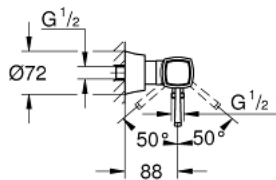

24 373 IG0 GRANDERA SINGLE-LEVER SHOWER MIXER 1/2"

PRODUCT DESCRIPTION

- Colour: chrome/gold
- wall mounted
- GROHE SilkMove 46 mm ceramic cartridge
- GROHE LongLife finish
- adjustable flow rate limiter
- integrated hand shower holder
- shower outlet 1/2"
- integrated non-return valve
- covered S-unions
- protected against backflow
- min. recommended pressure 1.0 bar