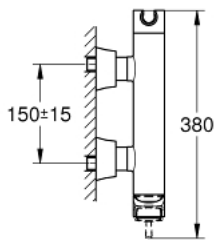

24 373 IG0 GRANDERA SINGLE-LEVER SHOWER MIXER 1/2"

PRODUCT DESCRIPTION

- Colour: chrome/gold
- wall mounted
- GROHE SilkMove 46 mm ceramic cartridge
- GROHE LongLife finish
- adjustable flow rate limiter
- integrated hand shower holder
- shower outlet 1/2"
- integrated non-return valve
- covered S-unions
- protected against backflow
- min. recommended pressure 1.0 bar