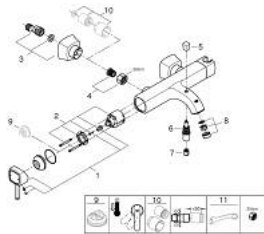

## 24 374 000 GRANDERA SINGLE-LEVER BATH MIXER 1/2"

### PRODUCT DESCRIPTION

- Colour: chrome
- wall mounted
- GROHE SilkMove 46 mm ceramic cartridge
- GROHE LongLife finish
- adjustable flow rate limiter
- integrated hand shower holder
- automatic diverter: bath/shower
- mousseur
- integrated non-return valve in the shower outlet 1/2"
- covered S-unions
- protected against backflow
- min. recommended pressure 1.0 bar

### SPARE PARTS, October 2021 – now

- 1: Lever (Spare part-nr. 46833000)
- 2: Cartridge (Spare part-nr. 46048000)
- 3: S-union, exposed (Spare part-nr. 46861000)
- 4: Screw connection 1/2" (Spare part-nr. 45044000)
- 5: Diverter knob (Spare part-nr. 48217000)
- 6: Diverter (Spare part-nr. 65655000)
- 7: Non-return valve (Spare part-nr. 08565000)
- 8: Mousseur (Spare part-nr. 13952000)
- 9: Temperature limiter (Spare part-nr. 46375000)\*
- 10: Extension set, 30 mm (Spare part-nr. 46238000)\*
- 11: Special spanner (Spare part-nr. 19377000)\*