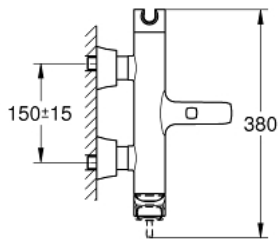

## 24 374 000 GRANDERA SINGLE-LEVER BATH MIXER 1/2"

### PRODUCT DESCRIPTION

- Colour: chrome
- wall mounted
- GROHE SilkMove 46 mm ceramic cartridge
- GROHE LongLife finish
- adjustable flow rate limiter
- integrated hand shower holder
- automatic diverter: bath/shower
- mousseur
- integrated non-return valve in the shower outlet 1/2"
- covered S-unions
- protected against backflow
- min. recommended pressure 1.0 bar

### SPARE PARTS, October 2021 – now

- 1: Lever (Spare part-nr. 46833000)
- 2: Cartridge (Spare part-nr. 46048000)
- 3: S-union, exposed (Spare part-nr. 46861000)
- 4: Screw connection 1/2" (Spare part-nr. 45044000)
- 5: Diverter knob (Spare part-nr. 48217000)
- 6: Diverter (Spare part-nr. 65655000)
- 7: Non-return valve (Spare part-nr. 08565000)
- 8: Mousseur (Spare part-nr. 13952000)
- 9: Temperature limiter (Spare part-nr. 46375000)\*
- 10: Extension set, 30 mm (Spare part-nr. 46238000)\*
- 11: Special spanner (Spare part-nr. 19377000)\*