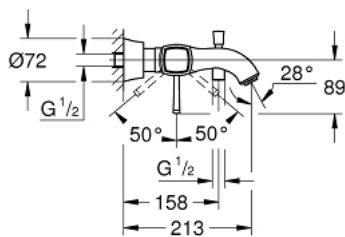

## 24 374 000 GRANDERA SINGLE-LEVER BATH MIXER 1/2"

### PRODUCT DESCRIPTION

- Colour: chrome
- wall mounted
- GROHE SilkMove 46 mm ceramic cartridge
- GROHE LongLife finish
- adjustable flow rate limiter
- integrated hand shower holder
- automatic diverter: bath/shower
- mousseur
- integrated non-return valve in the shower outlet 1/2"
- covered S-unions
- protected against backflow
- min. recommended pressure 1.0 bar

### SPARE PARTS, October 2021 – now

- 1: Lever (Spare part-nr. 46833000)
- 2: Cartridge (Spare part-nr. 46048000)
- 3: S-union, exposed (Spare part-nr. 46861000)
- 4: Screw connection 1/2" (Spare part-nr. 45044000)
- 5: Diverter knob (Spare part-nr. 48217000)
- 6: Diverter (Spare part-nr. 65655000)
- 7: Non-return valve (Spare part-nr. 08565000)
- 8: Mousseur (Spare part-nr. 13952000)
- 9: Temperature limiter (Spare part-nr. 46375000)\*
- 10: Extension set, 30 mm (Spare part-nr. 46238000)\*
- 11: Special spanner (Spare part-nr. 19377000)\*