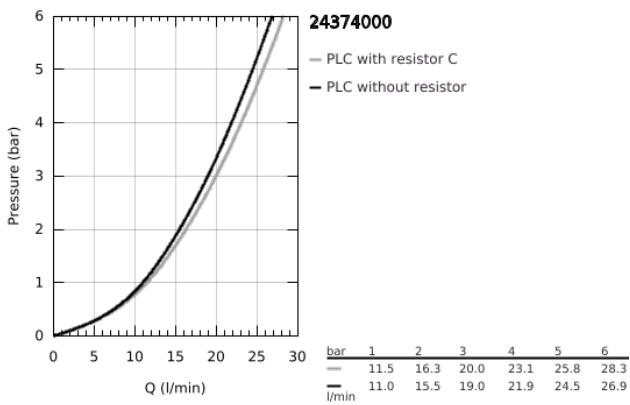

## 24 374 000 GRANDERA SINGLE-LEVER BATH MIXER 1/2"

### PRODUCT DESCRIPTION

- Colour: chrome
- wall mounted
- GROHE SilkMove 46 mm ceramic cartridge
- GROHE LongLife finish
- adjustable flow rate limiter
- integrated hand shower holder
- automatic diverter: bath/shower
- mousseur
- integrated non-return valve in the shower outlet 1/2"
- covered S-unions
- protected against backflow
- min. recommended pressure 1.0 bar