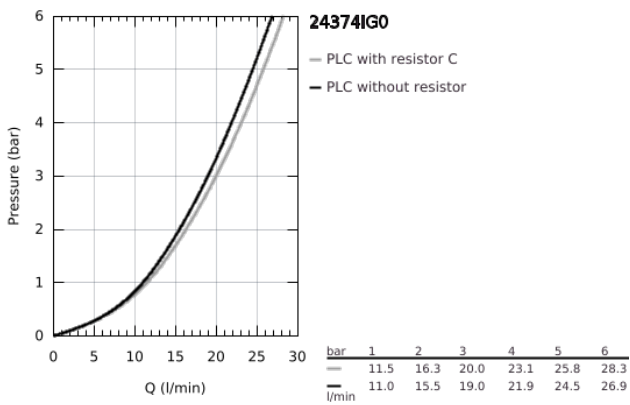

## 24 374 IG0 GRANDERA SINGLE-LEVER BATH MIXER 1/2"

### PRODUCT DESCRIPTION

- Colour: chrome/gold
- wall mounted
- GROHE SilkMove 46 mm ceramic cartridge
- GROHE LongLife finish
- adjustable flow rate limiter
- integrated hand shower holder
- automatic diverter: bath/shower
- mousseur
- integrated non-return valve in the shower outlet 1/2"
- covered S-unions
- protected against backflow
- min. recommended pressure 1.0 bar