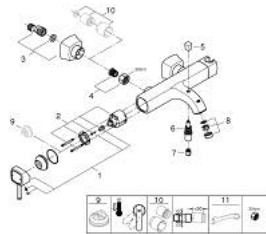

## 24 374 IG0 GRANDERA SINGLE-LEVER BATH MIXER 1/2"

### PRODUCT DESCRIPTION

- Colour: chrome/gold
- wall mounted
- GROHE SilkMove 46 mm ceramic cartridge
- GROHE LongLife finish
- adjustable flow rate limiter
- integrated hand shower holder
- automatic diverter: bath/shower
- mousseur
- integrated non-return valve in the shower outlet 1/2"
- covered S-unions
- protected against backflow
- min. recommended pressure 1.0 bar

### SPARE PARTS, October 2021 – now

- 1: Lever (Spare part-nr. 46833IG0)
- 2: Cartridge (Spare part-nr. 46048000)
- 3: S-union, exposed (Spare part-nr. 46861000)
- 4: Screw connection 1/2" (Spare part-nr. 45044000)
- 5: Diverter knob (Spare part-nr. 48217000)
- 6: Diverter (Spare part-nr. 65655000)
- 7: Non-return valve (Spare part-nr. 08565000)
- 8: Mousseur (Spare part-nr. 13952G00)
- 9: Temperature limiter (Spare part-nr. 46375000)\*
- 10: Extension set, 30 mm (Spare part-nr. 46238000)\*
- 11: Special spanner (Spare part-nr. 19377000)\*