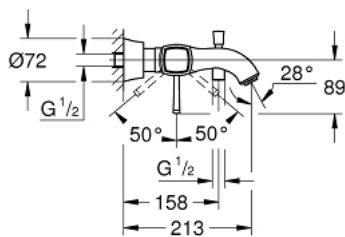

## 24 374 IG0 GRANDERA SINGLE-LEVER BATH MIXER 1/2"

### PRODUCT DESCRIPTION

- Colour: chrome/gold
- wall mounted
- GROHE SilkMove 46 mm ceramic cartridge
- GROHE LongLife finish
- adjustable flow rate limiter
- integrated hand shower holder
- automatic diverter: bath/shower
- mousseur
- integrated non-return valve in the shower outlet 1/2"
- covered S-unions
- protected against backflow
- min. recommended pressure 1.0 bar

### SPARE PARTS, October 2021 – now

- 1: Lever (Spare part-nr. 46833IG0)
- 2: Cartridge (Spare part-nr. 46048000)
- 3: S-union, exposed (Spare part-nr. 46861000)
- 4: Screw connection 1/2" (Spare part-nr. 45044000)
- 5: Diverter knob (Spare part-nr. 48217000)
- 6: Diverter (Spare part-nr. 65655000)
- 7: Non-return valve (Spare part-nr. 08565000)
- 8: Mousseur (Spare part-nr. 13952G00)
- 9: Temperature limiter (Spare part-nr. 46375000)\*
- 10: Extension set, 30 mm (Spare part-nr. 46238000)\*
- 11: Special spanner (Spare part-nr. 19377000)\*