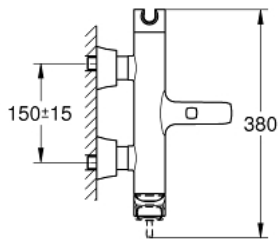

## 24 374 IG0 GRANDERA SINGLE-LEVER BATH MIXER 1/2"

### PRODUCT DESCRIPTION

- Colour: chrome/gold
- wall mounted
- GROHE SilkMove 46 mm ceramic cartridge
- GROHE LongLife finish
- adjustable flow rate limiter
- integrated hand shower holder
- automatic diverter: bath/shower
- mousseur
- integrated non-return valve in the shower outlet 1/2"
- covered S-unions
- protected against backflow
- min. recommended pressure 1.0 bar

### SPARE PARTS, October 2021 – now

- 1: Lever (Spare part-nr. 46833IG0)
- 2: Cartridge (Spare part-nr. 46048000)
- 3: S-union, exposed (Spare part-nr. 46861000)
- 4: Screw connection 1/2" (Spare part-nr. 45044000)
- 5: Diverter knob (Spare part-nr. 48217000)
- 6: Diverter (Spare part-nr. 65655000)
- 7: Non-return valve (Spare part-nr. 08565000)
- 8: Mousseur (Spare part-nr. 13952G00)
- 9: Temperature limiter (Spare part-nr. 46375000)\*
- 10: Extension set, 30 mm (Spare part-nr. 46238000)\*
- 11: Special spanner (Spare part-nr. 19377000)\*