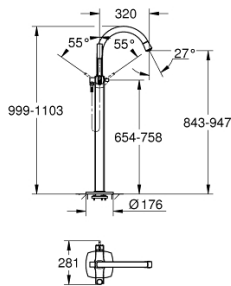

24 375 000 GRANDERA SINGLE-LEVER BATH MIXER 1/2" FLOOR MOUNTED

PRODUCT DESCRIPTION

- Colour: chrome
- for use with rough-in set 45 984
- without roughing-in set
- GROHE SilkMove 46 mm ceramic cartridge
- GROHE LongLife finish
- automatic diverter: bath/shower
- spout with mousseur
- projection 320 mm
- integrated non-return valves in the shower outlet 1/2"
- with shower holder
- Grandera hand shower 7,6 l
- Silverflex shower hose 1250 mm
- protected against backflow
- min. recommended pressure 1.0 bar

24 375 000 GRANDERA SINGLE-LEVER BATH MIXER 1/2" FLOOR MOUNTED

SPARE PARTS, October 2021 – now

- 1: Lever (Spare part-nr. 46833000)
- 2: Cartridge (Spare part-nr. 46048000)
- 3: Sistra (Spare part-nr. 13907000)
- 4: Dirt strainer (Spare part-nr. 0700200M)
- 5: Diverter knob (Spare part-nr. 48217000)
- 6: Diverter (Spare part-nr. 65655000)
- 7: Non-return valve (Spare part-nr. 08565000)
- 8: Fixing set (Spare part-nr. 48003000)
- 9: Temperature limiter (Spare part-nr. 46375000)*