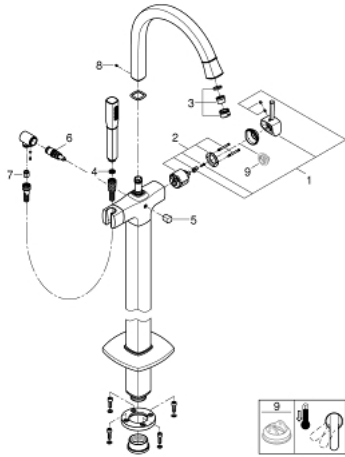

24 375 000 GRANDERA SINGLE-LEVER BATH MIXER 1/2" FLOOR MOUNTED

PRODUCT DESCRIPTION

- Colour: chrome
- for use with rough-in set 45 984
- without roughing-in set
- GROHE SilkMove 46 mm ceramic cartridge
- GROHE LongLife finish
- automatic diverter: bath/shower
- spout with mousseur
- projection 320 mm
- integrated non-return valves in the shower outlet 1/2"
- with shower holder
- Grandera hand shower 7,6 l
- Silverflex shower hose 1250 mm
- protected against backflow
- min. recommended pressure 1.0 bar

24 375 000 GRANDERA SINGLE-LEVER BATH MIXER 1/2" FLOOR MOUNTED

SPARE PARTS, October 2021 – now

- 1: Lever (Spare part-nr. 46833000)
- 2: Cartridge (Spare part-nr. 46048000)
- 3: Sistra (Spare part-nr. 13907000)
- 4: Dirt strainer (Spare part-nr. 0700200M)
- 5: Diverter knob (Spare part-nr. 48217000)
- 6: Diverter (Spare part-nr. 65655000)
- 7: Non-return valve (Spare part-nr. 08565000)
- 8: Fixing set (Spare part-nr. 48003000)
- 9: Temperature limiter (Spare part-nr. 46375000)*