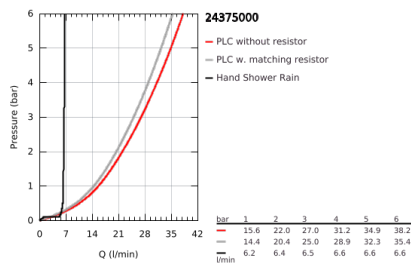

24 375 000 GRANDERA SINGLE-LEVER BATH MIXER 1/2" FLOOR MOUNTED

PRODUCT DESCRIPTION

- Colour: chrome
- for use with rough-in set 45 984
- without roughing-in set
- GROHE SilkMove 46 mm ceramic cartridge
- GROHE LongLife finish
- automatic diverter: bath/shower
- spout with mousseur
- projection 320 mm
- integrated non-return valves in the shower outlet 1/2"
- with shower holder
- Grandera hand shower 7,6 l
- Silverflex shower hose 1250 mm
- protected against backflow
- min. recommended pressure 1.0 bar

24 375 000 GRANDERA SINGLE-LEVER BATH MIXER 1/2" FLOOR MOUNTED

SPARE PARTS, October 2021 – now

- 1: Lever (Spare part-nr. 46833000)
- 2: Cartridge (Spare part-nr. 46048000)
- 3: Sistra (Spare part-nr. 13907000)
- 4: Dirt strainer (Spare part-nr. 0700200M)
- 5: Diverter knob (Spare part-nr. 48217000)
- 6: Diverter (Spare part-nr. 65655000)
- 7: Non-return valve (Spare part-nr. 08565000)
- 8: Fixing set (Spare part-nr. 48003000)
- 9: Temperature limiter (Spare part-nr. 46375000)*