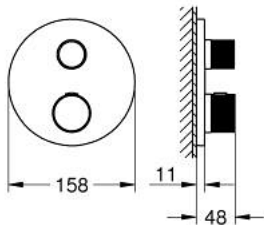

24 396 DA0 ATRIO PRIVATE COLLECTION THERMOSTATIC SHOWER MIXER FOR 2 OUTLETS WITH INTEGRATED SHUT OFF/DIVERTER VALVE WITH KNOB

PRODUCT DESCRIPTION

- Colour: warm sunset
- trim set for GROHE Rapido SmartBox (35 600/35 604)
- GROHE TurboStat - compact cartridge with wax thermoelement
- GROHE LongLife finish
- wall escutcheon with GROHE FastFixation (covered escutcheon- and shaft sealing, covered fixing)
- metal escutcheon, retroactively 6° adjustable
- printed head and hand shower symbol
- GROHE SafeStop - safety button at 38°C
- GROHE SafeStop Plus - optional temperature limiter at 43°C or 46°C included
- GROHE AquaDimmer, integrated shut off/diverter valve
- knobs with metal inlay
- can be combined with 48 466 000 or 48 467 000
- without roughing-in set 35 600/35 604 (please order separately)
- flow performance: outlet B = 27 l/min, outlet C = 30 l/min

24 396 DA0 ATRIO PRIVATE COLLECTION THERMOSTATIC SHOWER MIXER FOR 2 OUTLETS WITH INTEGRATED SHUT OFF/DIVERTER VALVE WITH KNOB

SPARE PARTS, May 2022 – now

- 1: Mounting plate (Spare part-nr. 49080000)
 - 2: Handle (Spare part-nr. 101307DA00)
 - 2.1: Cap (Spare part-nr. 101308DA00)
 - 3: Escutcheon (Spare part-nr. 49246DA0)
 - 4: Handle (Spare part-nr. 101301DA00)
 - 4.1: Cap (Spare part-nr. 101277DA00)
 - 5: Aquadimmer (Spare part-nr. 49084000)
 - 6: Thermostatic compact cartridge 3/4" (Spare part-nr. 49028000)
 - 7: Non-return valve (Spare part-nr. 49085000)
 - 8: Seal (Spare part-nr. 48360000)
 - 9: GROHE TurboStat cartridge 3/4" (Spare part-nr. 49003000)*
 - 10: Service stops (Spare part-nr. 1405300M)*
 - 11: Socket Spanner (Spare part-nr. 49059000)*
 - 12: Backflow protection combination (EN1717) (Spare part-nr. 14055000)*
 - 13: Universal extension set 2-handle thermostats, 25 mm (Spare part-nr. 14058000)*
- * Optional accessories