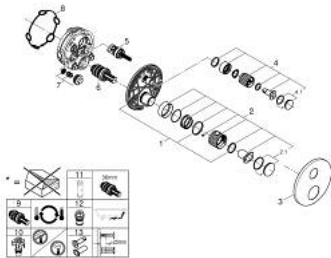

24 396 DA0 ATRIO PRIVATE COLLECTION THERMOSTATIC SHOWER MIXER FOR 2 OUTLETS WITH INTEGRATED SHUT OFF/DIVERTER VALVE WITH KNOB

PRODUCT DESCRIPTION

- Colour: warm sunset
- trim set for GROHE Rapido SmartBox (35 600/35 604)
- GROHE TurboStat - compact cartridge with wax thermoelement
- GROHE LongLife finish
- wall escutcheon with GROHE FastFixation (covered escutcheon- and shaft sealing, covered fixing)
- metal escutcheon, retroactively 6° adjustable
- printed head and hand shower symbol
- GROHE SafeStop - safety button at 38°C
- GROHE SafeStop Plus - optional temperature limiter at 43°C or 46°C included
- GROHE AquaDimmer, integrated shut off/diverter valve
- knobs with metal inlay
- can be combined with 48 466 000 or 48 467 000
- without roughing-in set 35 600/35 604 (please order separately)
- flow performance: outlet B = 27 l/min, outlet C = 30 l/min

24 396 DA0 ATRIO PRIVATE COLLECTION THERMOSTATIC SHOWER MIXER FOR 2 OUTLETS WITH INTEGRATED SHUT OFF/DIVERTER VALVE WITH KNOB

SPARE PARTS, May 2022 – now

- 1: Mounting plate (Spare part-nr. 49080000)
 - 2: Handle (Spare part-nr. 101307DA00)
 - 2.1: Cap (Spare part-nr. 101308DA00)
 - 3: Escutcheon (Spare part-nr. 49246DA0)
 - 4: Handle (Spare part-nr. 101301DA00)
 - 4.1: Cap (Spare part-nr. 101277DA00)
 - 5: Aquadimmer (Spare part-nr. 49084000)
 - 6: Thermostatic compact cartridge 3/4" (Spare part-nr. 49028000)
 - 7: Non-return valve (Spare part-nr. 49085000)
 - 8: Seal (Spare part-nr. 48360000)
 - 9: GROHE TurboStat cartridge 3/4" (Spare part-nr. 49003000)*
 - 10: Service stops (Spare part-nr. 1405300M)*
 - 11: Socket Spanner (Spare part-nr. 49059000)*
 - 12: Backflow protection combination (EN1717) (Spare part-nr. 14055000)*
 - 13: Universal extension set 2-handle thermostats, 25 mm (Spare part-nr. 14058000)*
- * Optional accessories