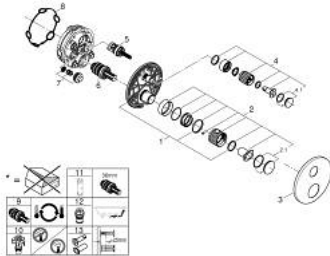

24 396 DC0 ATRIO PRIVATE COLLECTION THERMOSTATIC SHOWER MIXER FOR 2 OUTLETS WITH INTEGRATED SHUT OFF/DIVERTER VALVE WITH KNOB

PRODUCT DESCRIPTION

- Colour: Supersteel
- trim set for GROHE Rapido SmartBox (35 600/35 604)
- GROHE TurboStat - compact cartridge with wax thermoelement
- GROHE LongLife finish
- wall escutcheon with GROHE FastFixation (covered escutcheon- and shaft sealing, covered fixing)
- metal escutcheon, retroactively 6° adjustable
- printed head and hand shower symbol
- GROHE SafeStop - safety button at 38°C
- GROHE SafeStop Plus - optional temperature limiter at 43°C or 46°C included
- GROHE AquaDimmer, integrated shut off/diverter valve
- knobs with metal inlay
- can be combined with 48 466 000 or 48 467 000
- without roughing-in set 35 600/35 604 (please order separately)
- flow performance: outlet B = 27 l/min, outlet C = 30 l/min

24 396 DC0 ATRIO PRIVATE COLLECTION THERMOSTATIC SHOWER MIXER FOR 2 OUTLETS WITH INTEGRATED SHUT OFF/DIVERTER VALVE WITH KNOB

SPARE PARTS, May 2022 – now

- 1: Mounting plate (Spare part-nr. 49080000)
 - 2: Handle (Spare part-nr. 101307DC00)
 - 2.1: Cap (Spare part-nr. 101308DC00)
 - 3: Escutcheon (Spare part-nr. 49246DC0)
 - 4: Handle (Spare part-nr. 101301DC00)
 - 4.1: Cap (Spare part-nr. 101277DC00)
 - 5: Aquadimmer (Spare part-nr. 49084000)
 - 6: Thermostatic compact cartridge 3/4" (Spare part-nr. 49028000)
 - 7: Non-return valve (Spare part-nr. 49085000)
 - 8: Seal (Spare part-nr. 48360000)
 - 9: GROHE TurboStat cartridge 3/4" (Spare part-nr. 49003000)*
 - 10: Service stops (Spare part-nr. 1405300M)*
 - 11: Socket Spanner (Spare part-nr. 49059000)*
 - 12: Backflow protection combination (EN1717) (Spare part-nr. 14055000)*
 - 13: Universal extension set 2-handle thermostats, 25 mm (Spare part-nr. 14058000)*
- * Optional accessories