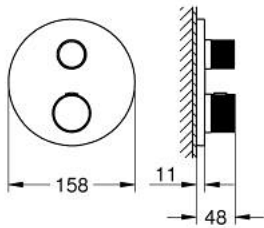

24 396 DC0 ATRIO PRIVATE COLLECTION THERMOSTATIC SHOWER MIXER FOR 2 OUTLETS WITH INTEGRATED SHUT OFF/DIVERTER VALVE WITH KNOB

PRODUCT DESCRIPTION

- Colour: Supersteel
- trim set for GROHE Rapido SmartBox (35 600/35 604)
- GROHE TurboStat - compact cartridge with wax thermoelement
- GROHE LongLife finish
- wall escutcheon with GROHE FastFixation (covered escutcheon- and shaft sealing, covered fixing)
- metal escutcheon, retroactively 6° adjustable
- printed head and hand shower symbol
- GROHE SafeStop - safety button at 38°C
- GROHE SafeStop Plus - optional temperature limiter at 43°C or 46°C included
- GROHE AquaDimmer, integrated shut off/diverter valve
- knobs with metal inlay
- can be combined with 48 466 000 or 48 467 000
- without roughing-in set 35 600/35 604 (please order separately)
- flow performance: outlet B = 27 l/min, outlet C = 30 l/min

24 396 DC0 ATRIO PRIVATE COLLECTION THERMOSTATIC SHOWER MIXER FOR 2 OUTLETS WITH INTEGRATED SHUT OFF/DIVERTER VALVE WITH KNOB

SPARE PARTS, May 2022 – now

- 1: Mounting plate (Spare part-nr. 49080000)
 - 2: Handle (Spare part-nr. 101307DC00)
 - 2.1: Cap (Spare part-nr. 101308DC00)
 - 3: Escutcheon (Spare part-nr. 49246DC0)
 - 4: Handle (Spare part-nr. 101301DC00)
 - 4.1: Cap (Spare part-nr. 101277DC00)
 - 5: Aquadimmer (Spare part-nr. 49084000)
 - 6: Thermostatic compact cartridge 3/4" (Spare part-nr. 49028000)
 - 7: Non-return valve (Spare part-nr. 49085000)
 - 8: Seal (Spare part-nr. 48360000)
 - 9: GROHE TurboStat cartridge 3/4" (Spare part-nr. 49003000)*
 - 10: Service stops (Spare part-nr. 1405300M)*
 - 11: Socket Spanner (Spare part-nr. 49059000)*
 - 12: Backflow protection combination (EN1717) (Spare part-nr. 14055000)*
 - 13: Universal extension set 2-handle thermostats, 25 mm (Spare part-nr. 14058000)*
- * Optional accessories