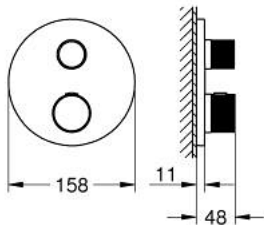

### PRODUCT DESCRIPTION

- Colour: cool sunrise
- trim set for GROHE Rapido SmartBox (35 600/35 604)
- GROHE TurboStat - compact cartridge with wax thermoelement
- GROHE LongLife finish
- wall escutcheon with GROHE FastFixation (covered escutcheon- and shaft sealing, covered fixing)
- metal escutcheon, retroactively 6° adjustable
- printed head and hand shower symbol
- GROHE SafeStop - safety button at 38°C
- GROHE SafeStop Plus - optional temperature limiter at 43°C or 46°C included
- GROHE AquaDimmer, integrated shut off/diverter valve
- knobs with metal inlay
- can be combined with 48 466 000 or 48 467 000
- without roughing-in set 35 600/35 604 (please order separately)
- flow performance: outlet B = 27 l/min, outlet C = 30 l/min