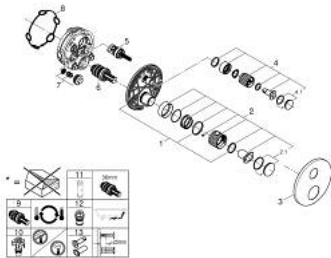

## 24 396 GL0 ATRIO PRIVATE COLLECTION THERMOSTATIC SHOWER MIXER FOR 2 OUTLETS WITH INTEGRATED SHUT OFF/DIVERTER VALVE WITH KNOB

### PRODUCT DESCRIPTION

- Colour: cool sunrise
- trim set for GROHE Rapido SmartBox (35 600/35 604)
- GROHE TurboStat - compact cartridge with wax thermoelement
- GROHE LongLife finish
- wall escutcheon with GROHE FastFixation (covered escutcheon- and shaft sealing, covered fixing)
- metal escutcheon, retroactively 6° adjustable
- printed head and hand shower symbol
- GROHE SafeStop - safety button at 38°C
- GROHE SafeStop Plus - optional temperature limiter at 43°C or 46°C included
- GROHE AquaDimmer, integrated shut off/diverter valve
- knobs with metal inlay
- can be combined with 48 466 000 or 48 467 000
- without roughing-in set 35 600/35 604 (please order separately)
- flow performance: outlet B = 27 l/min, outlet C = 30 l/min

### SPARE PARTS, May 2022 – now

- 1: Mounting plate (Spare part-nr. 49080000)
  - 2: Handle (Spare part-nr. 101307GL00)
  - 2.1: Cap (Spare part-nr. 101308GL00)
  - 3: Escutcheon (Spare part-nr. 49246GL0)
  - 4: Handle (Spare part-nr. 101301GL00)
  - 4.1: Cap (Spare part-nr. 101277GL00)
  - 5: Aquadimmer (Spare part-nr. 49084000)
  - 6: Thermostatic compact cartridge 3/4" (Spare part-nr. 49028000)
  - 7: Non-return valve (Spare part-nr. 49085000)
  - 8: Seal (Spare part-nr. 48360000)
  - 9: GROHE TurboStat cartridge 3/4" (Spare part-nr. 49003000)\*
  - 10: Service stops (Spare part-nr. 1405300M)\*
  - 11: Socket Spanner (Spare part-nr. 49059000)\*
  - 12: Backflow protection combination (EN1717) (Spare part-nr. 14055000)\*
  - 13: Universal extension set 2-handle thermostats, 25 mm (Spare part-nr. 14058000)\*
- \* Optional accessories