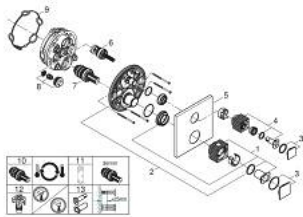

24 429 000 ALLURE BRILLIANT THERMOSTATIC SHOWER MIXER FOR 2 OUTLETS WITH INTEGRATED SHUT OFF/DIVERTER VALVE

PRODUCT DESCRIPTION

- Colour: chrome
- white Caesarstone knob handles
- trim set for GROHE Rapido SmartBox (35 600/35 604)
- GROHE TurboStat - compact cartridge with wax thermoelement
- GROHE LongLife finish
- wall escutcheon with GROHE FastFixation (covered escutcheon- and shaft sealing, covered fixing)
- metal escutcheon, retroactively 6° adjustable
- printed head and hand shower symbol
- GROHE SafeStop - safety button at 38°C
- GROHE SafeStop Plus - optional temperature limiter at 43°C or 46°C included
- GROHE AquaDimmer, integrated shut off/diverter valve
- without roughing-in set 35 600/35 604 (please order separately)
- flow performance: outlet B = 27 l/min, outlet C = 30 l/min

24 429 000 ALLURE BRILLIANT THERMOSTATIC SHOWER MIXER FOR 2 OUTLETS WITH INTEGRATED SHUT OFF/DIVERTER VALVE

SPARE PARTS, August 2022 – now

- 1: Temperature control handle (Spare part-nr. 1013390000)
- 2: Mounting plate (Spare part-nr. 49080000)
- 3: Cap (Spare part-nr. 1014029990)
- 4: Shut-off handle (Spare part-nr. 1014000000)
- 5: Escutcheon (Spare part-nr. 1014040000)
- 6: Aquadimmer (Spare part-nr. 49084000)
- 7: Thermostatic compact cartridge 3/4" (Spare part-nr. 49028000)
- 8: Non-return valve (Spare part-nr. 49085000)
- 9: Seal (Spare part-nr. 48360000)
- 10: GROHE TurboStat cartridge 3/4" (Spare part-nr. 49003000)*
- 11: Socket Spanner (Spare part-nr. 49059000)*
- 12: Service stops (Spare part-nr. 1405300M)*
- 13: Universal extension set 2-handle thermostats, 25 mm (Spare part-nr. 14058000)*