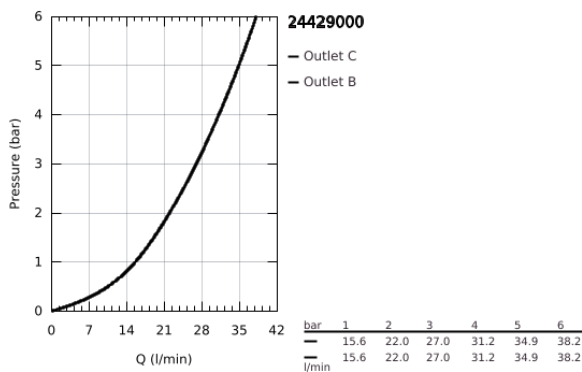

24 429 000 ALLURE BRILLIANT THERMOSTATIC SHOWER MIXER FOR 2 OUTLETS WITH INTEGRATED SHUT OFF/DIVERTER VALVE

PRODUCT DESCRIPTION

- Colour: chrome
- white Caesarstone knob handles
- trim set for GROHE Rapido SmartBox (35 600/35 604)
- GROHE TurboStat - compact cartridge with wax thermoelement
- GROHE LongLife finish
- wall escutcheon with GROHE FastFixation (covered escutcheon- and shaft sealing, covered fixing)
- metal escutcheon, retroactively 6° adjustable
- printed head and hand shower symbol
- GROHE SafeStop - safety button at 38°C
- GROHE SafeStop Plus - optional temperature limiter at 43°C or 46°C included
- GROHE AquaDimmer, integrated shut off/diverter valve
- without roughing-in set 35 600/35 604 (please order separately)
- flow performance: outlet B = 27 l/min, outlet C = 30 l/min

24 429 000 ALLURE BRILLIANT THERMOSTATIC SHOWER MIXER FOR 2 OUTLETS WITH INTEGRATED SHUT OFF/DIVERTER VALVE

SPARE PARTS, August 2022 – now

- 1: Temperature control handle (Spare part-nr. 1013390000)
- 2: Mounting plate (Spare part-nr. 49080000)
- 3: Cap (Spare part-nr. 1014029990)
- 4: Shut-off handle (Spare part-nr. 1014000000)
- 5: Escutcheon (Spare part-nr. 1014040000)
- 6: Aquadimmer (Spare part-nr. 49084000)
- 7: Thermostatic compact cartridge 3/4" (Spare part-nr. 49028000)
- 8: Non-return valve (Spare part-nr. 49085000)
- 9: Seal (Spare part-nr. 48360000)
- 10: GROHE TurboStat cartridge 3/4" (Spare part-nr. 49003000)*
- 11: Socket Spanner (Spare part-nr. 49059000)*
- 12: Service stops (Spare part-nr. 1405300M)*
- 13: Universal extension set 2-handle thermostats, 25 mm (Spare part-nr. 14058000)*