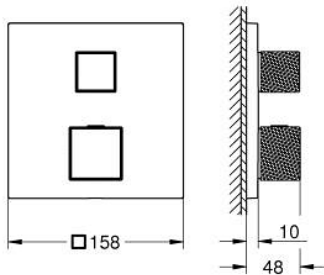

24 429 000 ALLURE BRILLIANT THERMOSTATIC SHOWER MIXER FOR 2 OUTLETS WITH INTEGRATED SHUT OFF/DIVERTER VALVE

PRODUCT DESCRIPTION

- Colour: chrome
- white Caesarstone knob handles
- trim set for GROHE Rapido SmartBox (35 600/35 604)
- GROHE TurboStat - compact cartridge with wax thermoelement
- GROHE LongLife finish
- wall escutcheon with GROHE FastFixation (covered escutcheon- and shaft sealing, covered fixing)
- metal escutcheon, retroactively 6° adjustable
- printed head and hand shower symbol
- GROHE SafeStop - safety button at 38°C
- GROHE SafeStop Plus - optional temperature limiter at 43°C or 46°C included
- GROHE AquaDimmer, integrated shut off/diverter valve
- without roughing-in set 35 600/35 604 (please order separately)
- flow performance: outlet B = 27 l/min, outlet C = 30 l/min

24 429 000 ALLURE BRILLIANT THERMOSTATIC SHOWER MIXER FOR 2 OUTLETS WITH INTEGRATED SHUT OFF/DIVERTER VALVE

SPARE PARTS, August 2022 – now

- 1: Temperature control handle (Spare part-nr. 1013390000)
- 2: Mounting plate (Spare part-nr. 49080000)
- 3: Cap (Spare part-nr. 1014029990)
- 4: Shut-off handle (Spare part-nr. 1014000000)
- 5: Escutcheon (Spare part-nr. 1014040000)
- 6: Aquadimmer (Spare part-nr. 49084000)
- 7: Thermostatic compact cartridge 3/4" (Spare part-nr. 49028000)
- 8: Non-return valve (Spare part-nr. 49085000)
- 9: Seal (Spare part-nr. 48360000)
- 10: GROHE TurboStat cartridge 3/4" (Spare part-nr. 49003000)*
- 11: Socket Spanner (Spare part-nr. 49059000)*
- 12: Service stops (Spare part-nr. 1405300M)*
- 13: Universal extension set 2-handle thermostats, 25 mm (Spare part-nr. 14058000)*