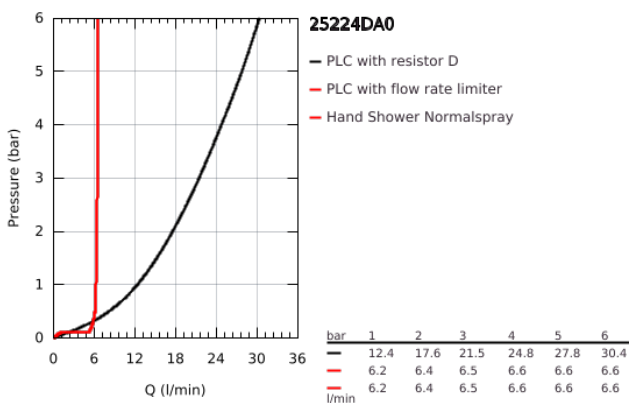

### PRODUCT DESCRIPTION

- Colour: warm sunset
- ceramic headparts 1/2", 90°
- GROHE LongLife finish
- consisting of:
  - pre-assembled spout fixing
  - bath spout with mousseur and diverter bath/shower
  - hand shower Rainshower Aqua Stick 6.5 l/min
  - shower hose 2000 mm
  - flexible connection hoses
  - connection for shower hose
  - protected against backflow
  - for stick handles
- to be combined with stick sets 48 464, 48 465 or 48 651, please order separately
- for use with baseframe 29 037 002 (please order separately)