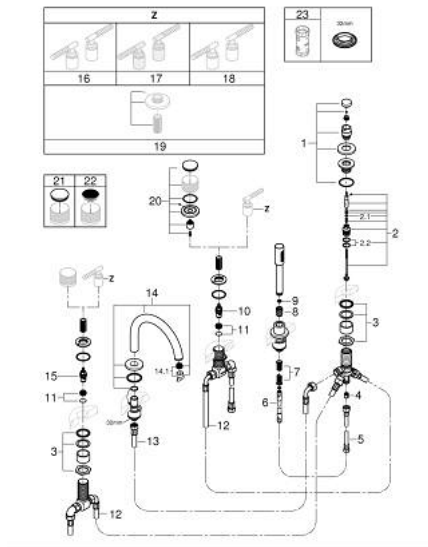

25 224 DA0 ATRIO PRIVATE COLLECTION 5-HOLE BATH COMBINATION

SPARE PARTS, May 2018 – now

1. 1: Diverter knob (Spare part-nr. 48411DA0)
   - 2: Diverter (Spare part-nr. 45443000)
   - 2.1: Sealing washer $\varnothing 6 \times \varnothing 2$ (Spare part-nr. 0128300M)
   - 2.2: Sealing washer (Spare part-nr. 0120500M)
   - 3: Repl. kit for shank fastening (Spare part-nr. 45444000)
   - 4: Non-return valve (Spare part-nr. 08565000)
   - 5: Tube (Spare part-nr. 07300000)
   - 6: Metal hose (Spare part-nr. 28146000)
   - 7: Spring (Spare part-nr. 00869000)
   - 8: Cone nut (Spare part-nr. 08864DA0)
   - 9: Dirt strainer (Spare part-nr. 0700200M)
   - 10: Ceramic headpart 3/4" (Spare part-nr. 45887000)
   - 11: Valve seat 3/4" (Spare part-nr. 45345000)
   - 12: Tube (Spare part-nr. 48019000)
   - 13: Tube (Spare part-nr. 48018000)
   - 14: Spout (Spare part-nr. 101350DA00)
   - 14.1: Mousseur (Spare part-nr. 13926000)
   - 15: Ceramic headpart 3/4" (Spare part-nr. 45888000)
   - 16: Sticks made from White Attica Caesarstone material (Spare part-nr. 48464 DA0)*
   - 17: Sticks made from Vanilla Noir Caesarstone material (Spare part-nr. 48465D A0)*
   - 18: Knurled sticks (Spare part-nr. 48651DA0)*
   - 19: Escutcheon (Spare part-nr. 101351DA00)*
   - 20: Handle (Spare part-nr. 101349DA00)*
   - 21: Inlays made from White Attica Caesarstone material (Spare part-nr. 484620 00)*
   - 22: Inlays made from Vanilla Noir Caesarstone material (Spare part-nr. 484630 00)*
   - 23: Socket Spanner (Spare part-nr. 19332000)*
2. Optional accessories