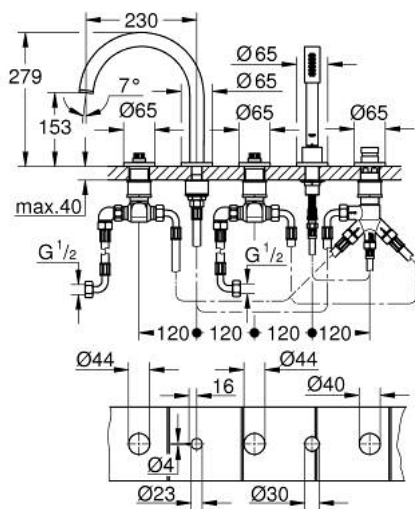

### PRODUCT DESCRIPTION

- Colour: warm sunset
- ceramic headparts 1/2", 90°
- GROHE LongLife finish
- consisting of:
  - pre-assembled spout fixing
  - bath spout with mousseur and diverter bath/shower
  - hand shower Rainshower Aqua Stick 6.5 l/min
  - shower hose 2000 mm
  - flexible connection hoses
  - connection for shower hose
  - protected against backflow
  - for stick handles
- to be combined with stick sets 48 464, 48 465 or 48 651, please order separately
- for use with baseframe 29 037 002 (please order separately)