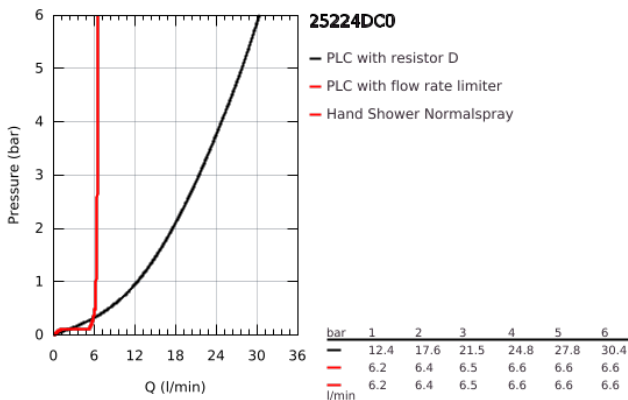

25 224 DC0 ATRIO PRIVATE COLLECTION 5-HOLE BATH COMBINATION

PRODUCT DESCRIPTION

- Colour: Supersteel
- ceramic headparts 1/2", 90°
- GROHE LongLife finish
- consisting of:
 - pre-assembled spout fixing
 - bath spout with mousseur and diverter bath/shower
 - hand shower Rainshower Aqua Stick 6.5 l/min
 - shower hose 2000 mm
 - flexible connection hoses
 - connection for shower hose
 - protected against backflow
 - for stick handles
- to be combined with stick sets 48 464, 48 465 or 48 651, please order separately
- for use with baseframe 29 037 002 (please order separately)