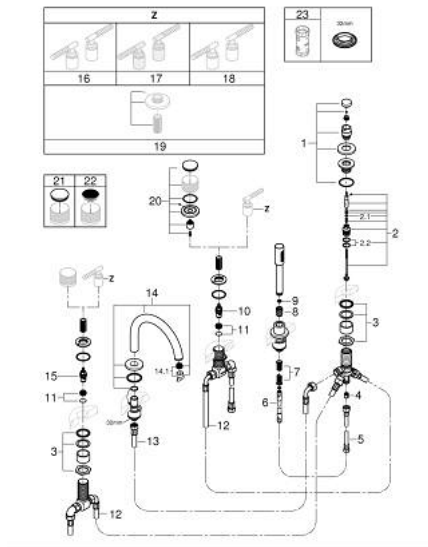

25 224 DC0 ATRIO PRIVATE COLLECTION 5-HOLE BATH COMBINATION

SPARE PARTS, May 2018 – now

1. 1: Diverter knob (Spare part-nr. 48411DC0)
  2. 2: Diverter (Spare part-nr. 45443000)
  - 2.1: Sealing washer $\varnothing 6 \times \varnothing 2$ (Spare part-nr. 0128300M)
  - 2.2: Sealing washer (Spare part-nr. 0120500M)
  5. 3: Repl. kit for shank fastening (Spare part-nr. 45444000)
  6. 4: Non-return valve (Spare part-nr. 08565000)
  7. 5: Tube (Spare part-nr. 07300000)
  8. 6: Metal hose (Spare part-nr. 28146000)
  9. 7: Spring (Spare part-nr. 00869000)
  10. 8: Cone nut (Spare part-nr. 08864DC0)
  11. 9: Dirt strainer (Spare part-nr. 0700200M)
  12. 10: Ceramic headpart 3/4" (Spare part-nr. 45887000)
  13. 11: Valve seat 3/4" (Spare part-nr. 45345000)
  14. 12: Tube (Spare part-nr. 48019000)
  15. 13: Tube (Spare part-nr. 48018000)
  16. 14: Spout (Spare part-nr. 101350DC00)
  - 14.1: Mousseur (Spare part-nr. 13926000)
  18. 15: Ceramic headpart 3/4" (Spare part-nr. 45888000)
  19. 16: Sticks made from White Attica Caesarstone material (Spare part-nr. 48464 DC0)*
  20. 17: Sticks made from Vanilla Noir Caesarstone material (Spare part-nr. 48465D C0)*
  21. 18: Knurled sticks (Spare part-nr. 48651DC0)*
  22. 19: Escutcheon (Spare part-nr. 101351DC00)*
  23. 20: Handle (Spare part-nr. 101349DC00)*
  24. 21: Inlays made from White Attica Caesarstone material (Spare part-nr. 484620 00)*
  25. 22: Inlays made from Vanilla Noir Caesarstone material (Spare part-nr. 484630 00)*
  26. 23: Socket Spanner (Spare part-nr. 19332000)*
2. Optional accessories