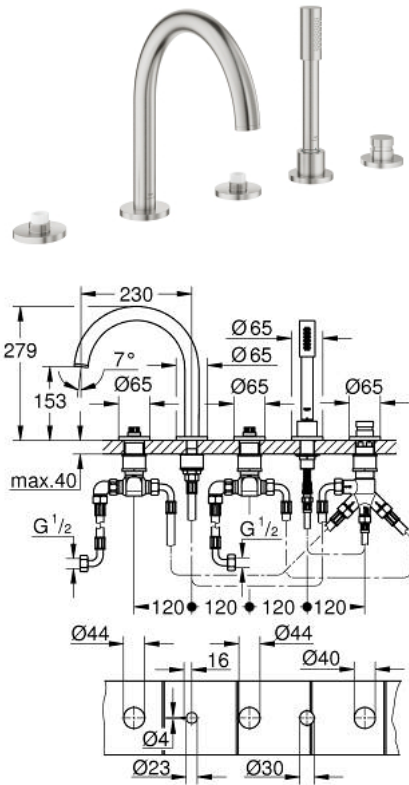

25 224 DC0 ATRIO PRIVATE COLLECTION 5-HOLE BATH COMBINATION

PRODUCT DESCRIPTION

- Colour: Supersteel
- ceramic headparts 1/2", 90°
- GROHE LongLife finish
- consisting of:
 - pre-assembled spout fixing
 - bath spout with mousseur and diverter bath/shower
 - hand shower Rainshower Aqua Stick 6.5 l/min
 - shower hose 2000 mm
 - flexible connection hoses
 - connection for shower hose
 - protected against backflow
 - for stick handles
- to be combined with stick sets 48 464, 48 465 or 48 651, please order separately
- for use with baseframe 29 037 002 (please order separately)