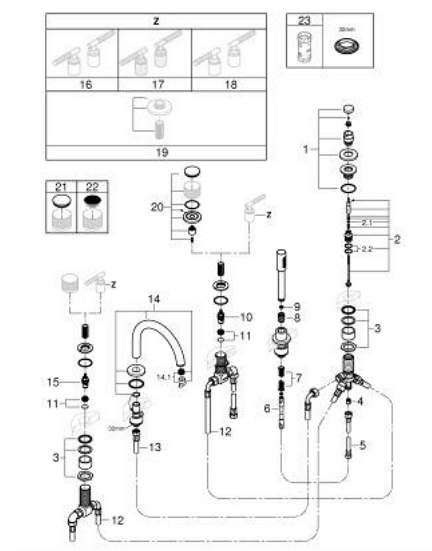

25 224 DL0 ATRIO PRIVATE COLLECTION 5-HOLE BATH COMBINATION

SPARE PARTS, May 2018 – now

- 1: Diverter knob (Spare part-nr. 48411DL0)
 - 2: Diverter (Spare part-nr. 45443000)
 - 2.1: Sealing washer $\varnothing 6 \times \varnothing 2$ (Spare part-nr. 0128300M)
 - 2.2: Sealing washer (Spare part-nr. 0120500M)
 - 3: Repl. kit for shank fastening (Spare part-nr. 45444000)
 - 4: Non-return valve (Spare part-nr. 08565000)
 - 5: Tube (Spare part-nr. 07300000)
 - 6: Metal hose (Spare part-nr. 28146000)
 - 7: Spring (Spare part-nr. 00869000)
 - 8: Cone nut (Spare part-nr. 08864DL0)
 - 9: Dirt strainer (Spare part-nr. 0700200M)
 - 10: Ceramic headpart 3/4" (Spare part-nr. 45887000)
 - 11: Valve seat 3/4" (Spare part-nr. 45345000)
 - 12: Tube (Spare part-nr. 48019000)
 - 13: Tube (Spare part-nr. 48018000)
 - 14: Spout (Spare part-nr. 101350DL00)
 - 14.1: Mousseur (Spare part-nr. 13926000)
 - 15: Ceramic headpart 3/4" (Spare part-nr. 45888000)
 - 16: Sticks made from White Attica Caesarstone material (Spare part-nr. 48464 DL0)*
 - 17: Sticks made from Vanilla Noir Caesarstone material (Spare part-nr. 48465DL0)*
 - 18: Knurled sticks (Spare part-nr. 48651DL0)*
 - 19: Escutcheon (Spare part-nr. 101351DL00)*
 - 20: Handle (Spare part-nr. 101349DL00)*
 - 21: Inlays made from White Attica Caesarstone material (Spare part-nr. 48462000)*
 - 22: Inlays made from Vanilla Noir Caesarstone material (Spare part-nr. 48463000)*
 - 23: Socket Spanner (Spare part-nr. 19332000)*
- * Optional accessories