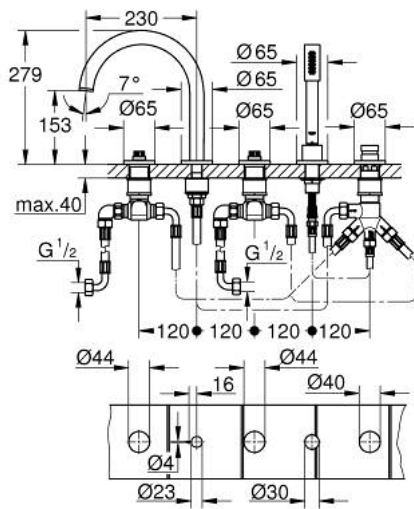

25 224 DL0 ATRIO PRIVATE COLLECTION 5-HOLE BATH COMBINATION