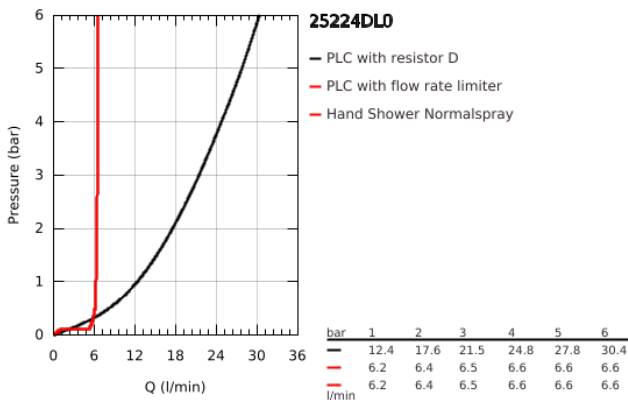

25 224 DL0 ATRIO PRIVATE COLLECTION 5-HOLE BATH COMBINATION

PRODUCT DESCRIPTION

- Colour: brushed warm sunset
- ceramic headparts 1/2", 90°
- GROHE LongLife finish
- consisting of:
 - pre-assembled spout fixing
 - bath spout with mousseur and diverter bath/shower
 - hand shower Rainshower Aqua Stick 6.5 l/min
 - shower hose 2000 mm
 - flexible connection hoses
 - connection for shower hose
 - protected against backflow
 - for stick handles
- to be combined with stick sets 48 464, 48 465 or 48 651, please order separately
- for use with baseframe 29 037 002 (please order separately)