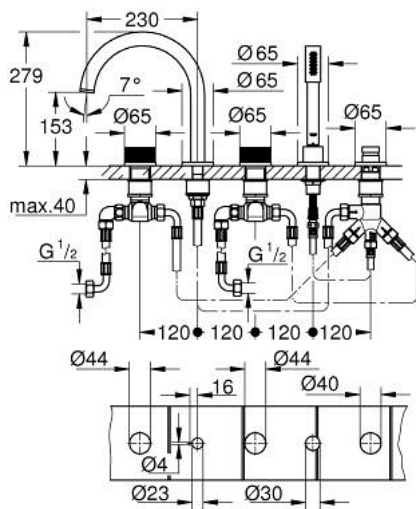

25 226 DA0 ATRIO PRIVATE COLLECTION 5-HOLE BATH COMBINATION

PRODUCT DESCRIPTION

- Colour: warm sunset
- ceramic headparts 1/2", 90°
- GROHE LongLife finish
- consisting of:
 - pre-assembled spout fixing
 - knobs with inlay, can be combined with 48 462 000 or 48 463 000
 - bath spout with mousseur and diverter bath/shower
 - hand shower Rainshower Aqua Stick 6.5 l/min
 - shower hose 2000 mm
 - flexible connection hoses
 - connection for shower hose
 - protected against backflow
 - for use with baseframe 29 037 002 (please order separately)

25 226 DA0 ATRIO PRIVATE COLLECTION 5-HOLE BATH COMBINATION

SPARE PARTS, May 2018 – now

- 1: Handle (Spare part-nr. 101349DA00)
 - 1.1: cap (Spare part-nr. 101348DA00)
 - 2: Diverter knob (Spare part-nr. 48411DA0)
 - 3: Diverter (Spare part-nr. 45443000)
 - 3.1: Sealing washer $\varnothing 6 \times \varnothing 2$ (Spare part-nr. 0128300M)
 - 3.2: Sealing washer (Spare part-nr. 0120500M)
 - 4: Repl. kit for shank fastening (Spare part-nr. 45444000)
 - 5: Non-return valve (Spare part-nr. 08565000)
 - 6: Tube (Spare part-nr. 07300000)
 - 7: Metal hose (Spare part-nr. 28146000)
 - 8: Spring (Spare part-nr. 00869000)
 - 9: Cone nut (Spare part-nr. 08864DA0)
 - 10: Dirt strainer (Spare part-nr. 0700200M)
 - 11: Ceramic headpart 3/4" (Spare part-nr. 45887000)
 - 12: Valve seat 3/4" (Spare part-nr. 45345000)
 - 13: Tube (Spare part-nr. 48019000)
 - 14: Tube (Spare part-nr. 48018000)
 - 15: Spout (Spare part-nr. 101350DA00)
 - 15.1: Mousseur (Spare part-nr. 13926000)
 - 16: Ceramic headpart 3/4" (Spare part-nr. 45888000)
 - 17: Inlays made from White Attica Caesarstone material (Spare part-nr. 48462000)*
 - 18: Inlays made from Vanilla Noir Caesarstone material (Spare part-nr. 48463000)*
 - 19: Socket Spanner (Spare part-nr. 19332000)*
- * Optional accessories