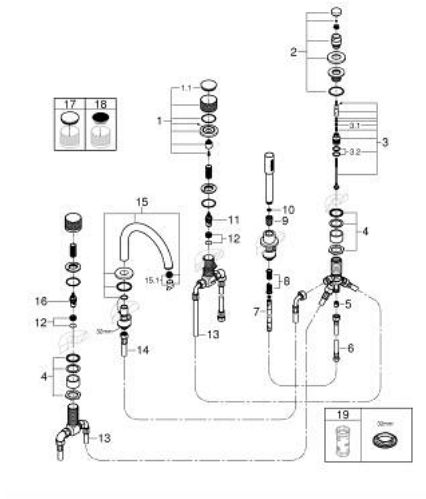

25 226 DA0 ATRIO PRIVATE COLLECTION 5-HOLE BATH COMBINATION

PRODUCT DESCRIPTION

- Colour: warm sunset
- ceramic headparts 1/2", 90°
- GROHE LongLife finish
- consisting of:
 - pre-assembled spout fixing
 - knobs with inlay, can be combined with 48 462 000 or 48 463 000
 - bath spout with mousseur and diverter bath/shower
 - hand shower Rainshower Aqua Stick 6.5 l/min
 - shower hose 2000 mm
 - flexible connection hoses
 - connection for shower hose
 - protected against backflow
 - for use with baseframe 29 037 002 (please order separately)

25 226 DA0 ATRIO PRIVATE COLLECTION 5-HOLE BATH COMBINATION

SPARE PARTS, May 2018 – now

- 1: Handle (Spare part-nr. 101349DA00)
 - 1.1: cap (Spare part-nr. 101348DA00)
 - 2: Diverter knob (Spare part-nr. 48411DA0)
 - 3: Diverter (Spare part-nr. 45443000)
 - 3.1: Sealing washer $\varnothing 6 \times \varnothing 2$ (Spare part-nr. 0128300M)
 - 3.2: Sealing washer (Spare part-nr. 0120500M)
 - 4: Repl. kit for shank fastening (Spare part-nr. 45444000)
 - 5: Non-return valve (Spare part-nr. 08565000)
 - 6: Tube (Spare part-nr. 07300000)
 - 7: Metal hose (Spare part-nr. 28146000)
 - 8: Spring (Spare part-nr. 00869000)
 - 9: Cone nut (Spare part-nr. 08864DA0)
 - 10: Dirt strainer (Spare part-nr. 0700200M)
 - 11: Ceramic headpart 3/4" (Spare part-nr. 45887000)
 - 12: Valve seat 3/4" (Spare part-nr. 45345000)
 - 13: Tube (Spare part-nr. 48019000)
 - 14: Tube (Spare part-nr. 48018000)
 - 15: Spout (Spare part-nr. 101350DA00)
 - 15.1: Mousseur (Spare part-nr. 13926000)
 - 16: Ceramic headpart 3/4" (Spare part-nr. 45888000)
 - 17: Inlays made from White Attica Caesarstone material (Spare part-nr. 48462000)*
 - 18: Inlays made from Vanilla Noir Caesarstone material (Spare part-nr. 48463000)*
 - 19: Socket Spanner (Spare part-nr. 19332000)*
- * Optional accessories