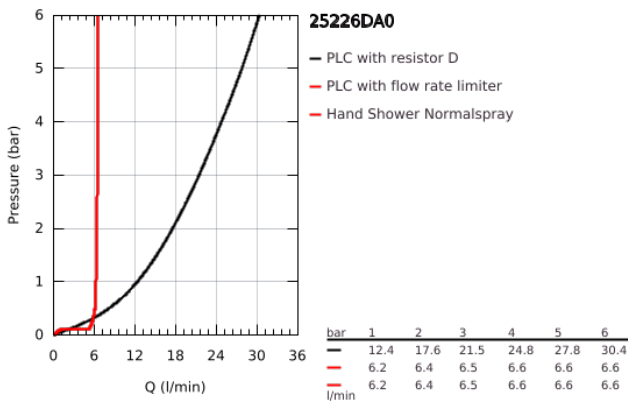

25 226 DA0 ATRIO PRIVATE COLLECTION 5-HOLE BATH COMBINATION

PRODUCT DESCRIPTION

- Colour: warm sunset
- ceramic headparts 1/2", 90°
- GROHE LongLife finish
- consisting of:
 - pre-assembled spout fixing
 - knobs with inlay, can be combined with 48 462 000 or 48 463 000
 - bath spout with mousseur and diverter bath/shower
 - hand shower Rainshower Aqua Stick 6.5 l/min
 - shower hose 2000 mm
 - flexible connection hoses
 - connection for shower hose
 - protected against backflow
 - for use with baseframe 29 037 002 (please order separately)