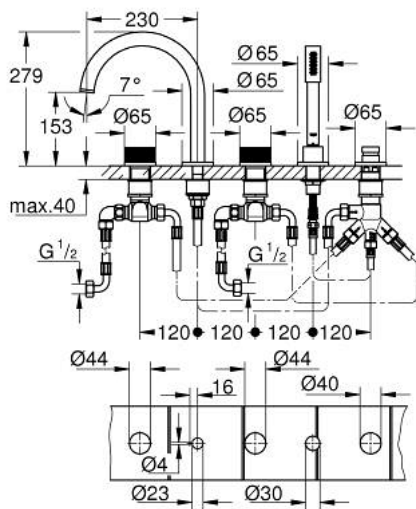

### PRODUCT DESCRIPTION

- Colour: Supersteel
- ceramic headparts 1/2", 90°
- GROHE LongLife finish
- consisting of:
  - pre-assembled spout fixing
  - knobs with inlay, can be combined with 48 462 000 or 48 463 000
  - bath spout with mousseur and diverter bath/shower
  - hand shower Rainshower Aqua Stick 6.5 l/min
  - shower hose 2000 mm
  - flexible connection hoses
  - connection for shower hose
  - protected against backflow
  - for use with baseframe 29 037 002 (please order separately)

### SPARE PARTS, May 2018 – now

- 1: Handle (Spare part-nr. 101349DC00)
  - 1.1: cap (Spare part-nr. 101348DC00)
  - 2: Diverter knob (Spare part-nr. 48411DC0)
  - 3: Diverter (Spare part-nr. 45443000)
  - 3.1: Sealing washer  $\varnothing 6 \times \varnothing 2$  (Spare part-nr. 0128300M)
  - 3.2: Sealing washer (Spare part-nr. 0120500M)
  - 4: Repl. kit for shank fastening (Spare part-nr. 45444000)
  - 5: Non-return valve (Spare part-nr. 08565000)
  - 6: Tube (Spare part-nr. 07300000)
  - 7: Metal hose (Spare part-nr. 28146000)
  - 8: Spring (Spare part-nr. 00869000)
  - 9: Cone nut (Spare part-nr. 08864DC0)
  - 10: Dirt strainer (Spare part-nr. 0700200M)
  - 11: Ceramic headpart 3/4" (Spare part-nr. 45887000)
  - 12: Valve seat 3/4" (Spare part-nr. 45345000)
  - 13: Tube (Spare part-nr. 48019000)
  - 14: Tube (Spare part-nr. 48018000)
  - 15: Spout (Spare part-nr. 101350DC00)
  - 15.1: Mousseur (Spare part-nr. 13926000)
  - 16: Ceramic headpart 3/4" (Spare part-nr. 45888000)
  - 17: Inlays made from White Attica Caesarstone material (Spare part-nr. 48462000)\*
  - 18: Inlays made from Vanilla Noir Caesarstone material (Spare part-nr. 48463000)\*
  - 19: Socket Spanner (Spare part-nr. 19332000)\*
- \* Optional accessories