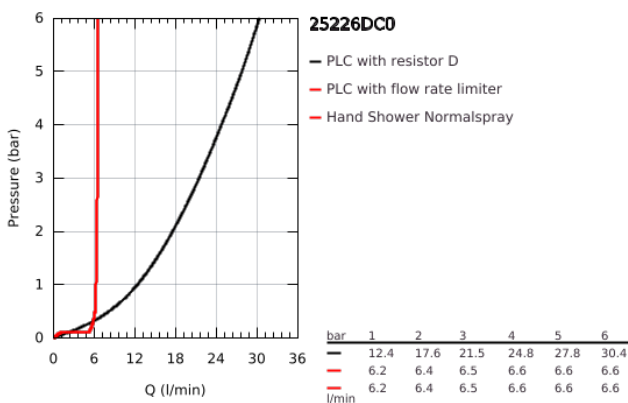

### PRODUCT DESCRIPTION

- Colour: Supersteel
- ceramic headparts 1/2", 90°
- GROHE LongLife finish
- consisting of:
  - pre-assembled spout fixing
  - knobs with inlay, can be combined with 48 462 000 or 48 463 000
  - bath spout with mousseur and diverter bath/shower
  - hand shower Rainshower Aqua Stick 6.5 l/min
  - shower hose 2000 mm
  - flexible connection hoses
  - connection for shower hose
  - protected against backflow
  - for use with baseframe 29 037 002 (please order separately)