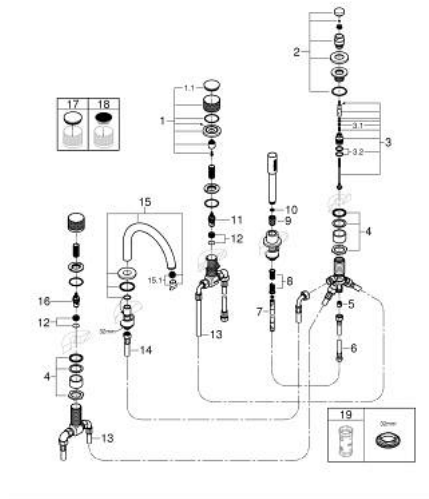

### PRODUCT DESCRIPTION

- Colour: Supersteel
- ceramic headparts 1/2", 90°
- GROHE LongLife finish
- consisting of:
  - pre-assembled spout fixing
  - knobs with inlay, can be combined with 48 462 000 or 48 463 000
  - bath spout with mousseur and diverter bath/shower
  - hand shower Rainshower Aqua Stick 6.5 l/min
  - shower hose 2000 mm
  - flexible connection hoses
  - connection for shower hose
  - protected against backflow
  - for use with baseframe 29 037 002 (please order separately)

### SPARE PARTS, May 2018 – now

- 1: Handle (Spare part-nr. 101349DC00)
  - 1.1: cap (Spare part-nr. 101348DC00)
  - 2: Diverter knob (Spare part-nr. 48411DC0)
  - 3: Diverter (Spare part-nr. 45443000)
  - 3.1: Sealing washer  $\varnothing 6 \times \varnothing 2$  (Spare part-nr. 0128300M)
  - 3.2: Sealing washer (Spare part-nr. 0120500M)
  - 4: Repl. kit for shank fastening (Spare part-nr. 45444000)
  - 5: Non-return valve (Spare part-nr. 08565000)
  - 6: Tube (Spare part-nr. 07300000)
  - 7: Metal hose (Spare part-nr. 28146000)
  - 8: Spring (Spare part-nr. 00869000)
  - 9: Cone nut (Spare part-nr. 08864DC0)
  - 10: Dirt strainer (Spare part-nr. 0700200M)
  - 11: Ceramic headpart 3/4" (Spare part-nr. 45887000)
  - 12: Valve seat 3/4" (Spare part-nr. 45345000)
  - 13: Tube (Spare part-nr. 48019000)
  - 14: Tube (Spare part-nr. 48018000)
  - 15: Spout (Spare part-nr. 101350DC00)
  - 15.1: Mousseur (Spare part-nr. 13926000)
  - 16: Ceramic headpart 3/4" (Spare part-nr. 45888000)
  - 17: Inlays made from White Attica Caesarstone material (Spare part-nr. 48462000)\*
  - 18: Inlays made from Vanilla Noir Caesarstone material (Spare part-nr. 48463000)\*
  - 19: Socket Spanner (Spare part-nr. 19332000)\*
- \* Optional accessories