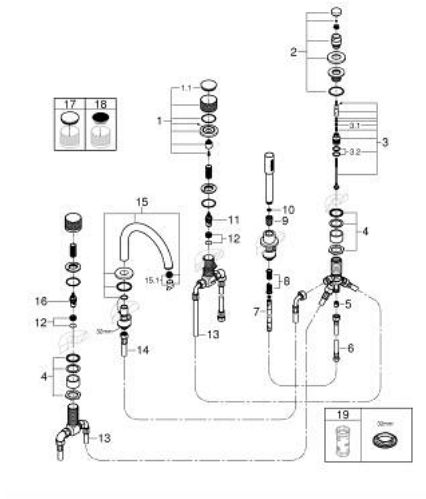

25 226 DL0 ATRIO PRIVATE COLLECTION 5-HOLE BATH COMBINATION

PRODUCT DESCRIPTION

- Colour: brushed warm sunset
- ceramic headparts 1/2", 90°
- GROHE LongLife finish
- consisting of:
 - pre-assembled spout fixing
 - knobs with inlay, can be combined with 48 462 000 or 48 463 000
 - bath spout with mousseur and diverter bath/shower
 - hand shower Rainshower Aqua Stick 6.5 l/min
 - shower hose 2000 mm
 - flexible connection hoses
 - connection for shower hose
 - protected against backflow
 - for use with baseframe 29 037 002 (please order separately)

25 226 DL0 ATRIO PRIVATE COLLECTION 5-HOLE BATH COMBINATION

SPARE PARTS, May 2018 – now

- 1: cap (Spare part-nr. 101348DL00)
- 2: Diverter knob (Spare part-nr. 48411DL0)
- 3: Diverter (Spare part-nr. 45443000)
- 3.1: Sealing washer $\varnothing 6 \times \varnothing 2$ (Spare part-nr. 0128300M)
- 3.2: Sealing washer (Spare part-nr. 0120500M)
- 4: Repl. kit for shank fastening (Spare part-nr. 45444000)
- 5: Non-return valve (Spare part-nr. 08565000)
- 6: Tube (Spare part-nr. 07300000)
- 7: Metal hose (Spare part-nr. 28146000)
- 8: Spring (Spare part-nr. 00869000)
- 9: Cone nut (Spare part-nr. 08864DL0)
- 10: Dirt strainer (Spare part-nr. 0700200M)
- 11: Ceramic headpart 3/4" (Spare part-nr. 45887000)
- 12: Valve seat 3/4" (Spare part-nr. 45345000)
- 13: Tube (Spare part-nr. 48019000)
- 14: Tube (Spare part-nr. 48018000)
- 15: Spout (Spare part-nr. 101350DL00)
- 15.1: Mousseur (Spare part-nr. 13926000)
- 16: Ceramic headpart 3/4" (Spare part-nr. 45888000)
- 17: Inlays made from White Attica Caesarstone material (Spare part-nr. 48462000)*
- 18: Inlays made from Vanilla Noir Caesarstone material (Spare part-nr. 48463000)*
- 19: Socket Spanner (Spare part-nr. 19332000)*