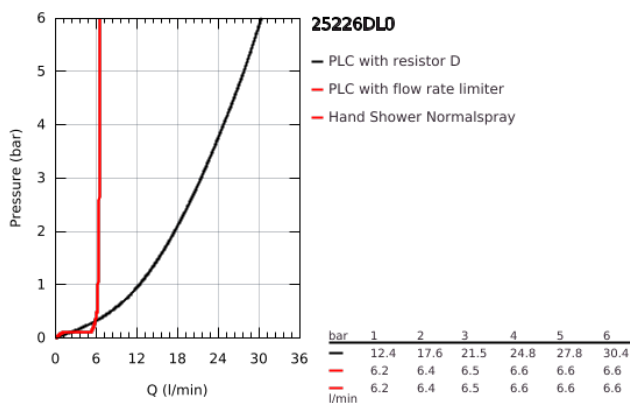

25 226 DL0 ATRIO PRIVATE COLLECTION 5-HOLE BATH COMBINATION

PRODUCT DESCRIPTION

- Colour: brushed warm sunset
- ceramic headparts 1/2", 90°
- GROHE LongLife finish
- consisting of:
 - pre-assembled spout fixing
 - knobs with inlay, can be combined with 48 462 000 or 48 463 000
 - bath spout with mousseur and diverter bath/shower
 - hand shower Rainshower Aqua Stick 6.5 l/min
 - shower hose 2000 mm
 - flexible connection hoses
 - connection for shower hose
 - protected against backflow
 - for use with baseframe 29 037 002 (please order separately)