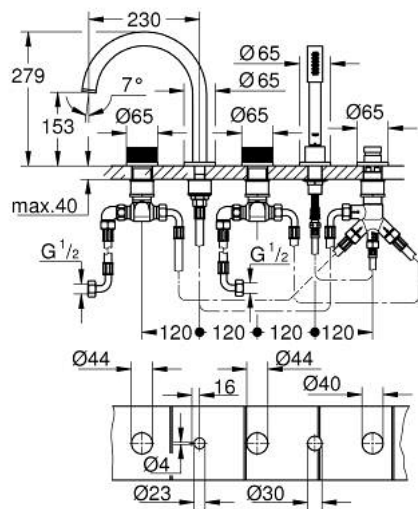

25 226 DL0 ATRIO PRIVATE COLLECTION 5-HOLE BATH COMBINATION

PRODUCT DESCRIPTION

- Colour: brushed warm sunset
- ceramic headparts 1/2", 90°
- GROHE LongLife finish
- consisting of:
 - pre-assembled spout fixing
 - knobs with inlay, can be combined with 48 462 000 or 48 463 000
 - bath spout with mousseur and diverter bath/shower
 - hand shower Rainshower Aqua Stick 6.5 l/min
 - shower hose 2000 mm
 - flexible connection hoses
 - connection for shower hose
 - protected against backflow
 - for use with baseframe 29 037 002 (please order separately)

25 226 DL0 ATRIO PRIVATE COLLECTION 5-HOLE BATH COMBINATION

SPARE PARTS, May 2018 – now

- 1: cap (Spare part-nr. 101348DL00)
- 2: Diverter knob (Spare part-nr. 48411DL0)
- 3: Diverter (Spare part-nr. 45443000)
- 3.1: Sealing washer $\varnothing 6 \times \varnothing 2$ (Spare part-nr. 0128300M)
- 3.2: Sealing washer (Spare part-nr. 0120500M)
- 4: Repl. kit for shank fastening (Spare part-nr. 45444000)
- 5: Non-return valve (Spare part-nr. 08565000)
- 6: Tube (Spare part-nr. 07300000)
- 7: Metal hose (Spare part-nr. 28146000)
- 8: Spring (Spare part-nr. 00869000)
- 9: Cone nut (Spare part-nr. 08864DL0)
- 10: Dirt strainer (Spare part-nr. 0700200M)
- 11: Ceramic headpart 3/4" (Spare part-nr. 45887000)
- 12: Valve seat 3/4" (Spare part-nr. 45345000)
- 13: Tube (Spare part-nr. 48019000)
- 14: Tube (Spare part-nr. 48018000)
- 15: Spout (Spare part-nr. 101350DL00)
- 15.1: Mousseur (Spare part-nr. 13926000)
- 16: Ceramic headpart 3/4" (Spare part-nr. 45888000)
- 17: Inlays made from White Attica Caesarstone material (Spare part-nr. 48462000)*
- 18: Inlays made from Vanilla Noir Caesarstone material (Spare part-nr. 48463000)*
- 19: Socket Spanner (Spare part-nr. 19332000)*