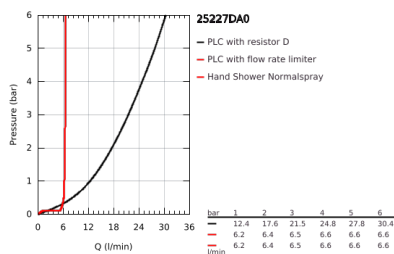

25 227 DA0 ATRIO PRIVATE COLLECTION BATH MIXER 1/2"

PRODUCT DESCRIPTION

- Colour: warm sunset
- floor-mounted installation with high pillar unions (765 mm)
- for use with rough-in set 45 984 001
- ceramic headparts 1/2", 90°
- GROHE LongLife finish
- automatic diverter: bath/shower
- projection 301 mm
- integrated non-return valve in the shower outlet 1/2"
- hand shower with holder
- Silverflex shower hose 1250 mm (28 362)
- protected against backflow
- for stick handles
- to be combined with stick sets 48 646, 48 458 or 48 459, please order separately
- without roughing-in set 45 984 (please order separately)