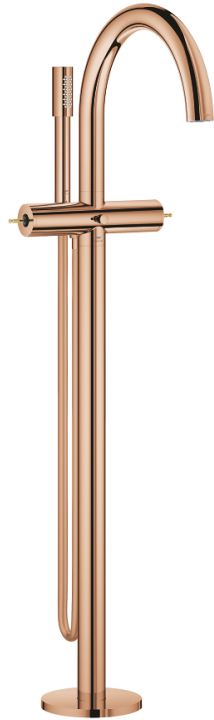

25 227 DA0 ATRIO PRIVATE COLLECTION BATH MIXER 1/2"

PRODUCT DESCRIPTION

- Colour: warm sunset
- floor-mounted installation with high pillar unions (765 mm)
- for use with rough-in set 45 984 001
- ceramic headparts 1/2", 90°
- GROHE LongLife finish
- automatic diverter: bath/shower
- projection 301 mm
- integrated non-return valve in the shower outlet 1/2"
- hand shower with holder
- Silverflex shower hose 1250 mm (28 362)
- protected against backflow
- for stick handles
- to be combined with stick sets 48 646, 48 458 or 48 459, please order separately
- without roughing-in set 45 984 (please order separately)

25 227 DA0 ATRIO PRIVATE COLLECTION BATH MIXER 1/2"

SPARE PARTS, May 2018 – now

- 3: Decorative ring (Spare part-nr. 101309DA00)
- 4: Handle adaptor (Spare part-nr. 1012789990)
- 5: Mounting set (Spare part-nr. 101341DA00)
- 6: Diverter knob (Spare part-nr. 64989DA0)
- 7: Spout (Spare part-nr. 101320DA00)
- 7.1: Mousseur (Spare part-nr. 13926000)
- 8: Ceramic headpart, 1/2" (Spare part-nr. 45882000)
- 8.1: O-ring Ø 18.2 x Ø 1.7 (Spare part-nr. 0392400M)
- 9: Ceramic headpart, 1/2" (Spare part-nr. 45883000)
- 9.1: O-ring Ø 18.2 x Ø 1.7 (Spare part-nr. 0392400M)
- 10: Diverter (Spare part-nr. 48407DA0)
- 11: Hand shower holder (Spare part-nr. 101321DA00)
- 11.1: Non-return valve (Spare part-nr. 08565000)
- 12: Dirt strainer (Spare part-nr. 0700200M)
- 13: Handle (Spare part-nr. 101342DA00)*
- 14: Sticks made from White Attica Caesarstone material (Spare part-nr. 48458 DA0)*
- 15: Sticks made from Vanilla Noir Caesarstone material (Spare part-nr. 48459 DA0)*
- 16: Knurled sticks (Spare part-nr. 48646DA0)*
- 17: Inlays made from White Attica Caesarstone material (Spare part-nr. 48460 00)*
- 18: Inlays made from Vanilla Noir Caesarstone material (Spare part-nr. 48461 00)*