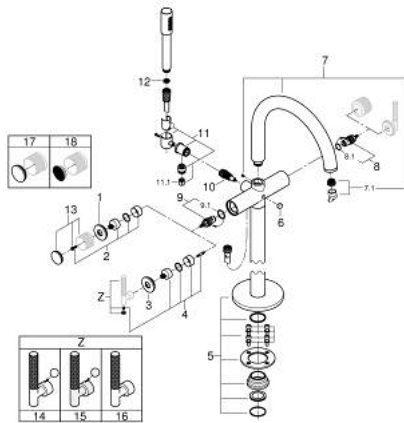

25 227 DA0 ATRIO PRIVATE COLLECTION BATH MIXER 1/2"

PRODUCT DESCRIPTION

- Colour: warm sunset
- floor-mounted installation with high pillar unions (765 mm)
- for use with rough-in set 45 984 001
- ceramic headparts 1/2", 90°
- GROHE LongLife finish
- automatic diverter: bath/shower
- projection 301 mm
- integrated non-return valve in the shower outlet 1/2"
- hand shower with holder
- Silverflex shower hose 1250 mm (28 362)
- protected against backflow
- for stick handles
- to be combined with stick sets 48 646, 48 458 or 48 459, please order separately
- without roughing-in set 45 984 (please order separately)

25 227 DA0 ATRIO PRIVATE COLLECTION BATH MIXER 1/2"

SPARE PARTS, May 2018 – now

- 3: Decorative ring (Spare part-nr. 101309DA00)
- 4: Handle adaptor (Spare part-nr. 1012789990)
- 5: Mounting set (Spare part-nr. 101341DA00)
- 6: Diverter knob (Spare part-nr. 64989DA0)
- 7: Spout (Spare part-nr. 101320DA00)
- 7.1: Mousseur (Spare part-nr. 13926000)
- 8: Ceramic headpart, 1/2" (Spare part-nr. 45882000)
- 8.1: O-ring Ø 18.2 x Ø 1.7 (Spare part-nr. 0392400M)
- 9: Ceramic headpart, 1/2" (Spare part-nr. 45883000)
- 9.1: O-ring Ø 18.2 x Ø 1.7 (Spare part-nr. 0392400M)
- 10: Diverter (Spare part-nr. 48407DA0)
- 11: Hand shower holder (Spare part-nr. 101321DA00)
- 11.1: Non-return valve (Spare part-nr. 08565000)
- 12: Dirt strainer (Spare part-nr. 0700200M)
- 13: Handle (Spare part-nr. 101342DA00)*
- 14: Sticks made from White Attica Caesarstone material (Spare part-nr. 48458 DA0)*
- 15: Sticks made from Vanilla Noir Caesarstone material (Spare part-nr. 48459 DA0)*
- 16: Knurled sticks (Spare part-nr. 48646DA0)*
- 17: Inlays made from White Attica Caesarstone material (Spare part-nr. 48460 00)*
- 18: Inlays made from Vanilla Noir Caesarstone material (Spare part-nr. 48461 00)*