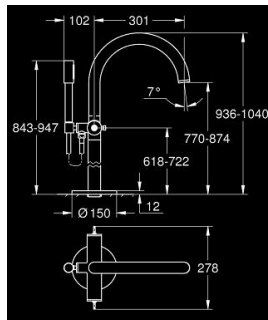

25 227 DA0 ATRIO PRIVATE COLLECTION BATH MIXER 1/2"

PRODUCT DESCRIPTION

- Colour: warm sunset
- floor-mounted installation with high pillar unions (765 mm)
- for use with rough-in set 45 984 001
- ceramic headparts 1/2", 90°
- GROHE LongLife finish
- automatic diverter: bath/shower
- projection 301 mm
- integrated non-return valve in the shower outlet 1/2"
- hand shower with holder
- Silverflex shower hose 1250 mm (28 362)
- protected against backflow
- for stick handles
- to be combined with stick sets 48 646, 48 458 or 48 459, please order separately
- without roughing-in set 45 984 (please order separately)

25 227 DA0 ATRIO PRIVATE COLLECTION BATH MIXER 1/2"

SPARE PARTS, May 2018 – now

- 3: Decorative ring (Spare part-nr. 101309DA00)
- 4: Handle adaptor (Spare part-nr. 1012789990)
- 5: Mounting set (Spare part-nr. 101341DA00)
- 6: Diverter knob (Spare part-nr. 64989DA0)
- 7: Spout (Spare part-nr. 101320DA00)
- 7.1: Mousseur (Spare part-nr. 13926000)
- 8: Ceramic headpart, 1/2" (Spare part-nr. 45882000)
- 8.1: O-ring Ø 18.2 x Ø 1.7 (Spare part-nr. 0392400M)
- 9: Ceramic headpart, 1/2" (Spare part-nr. 45883000)
- 9.1: O-ring Ø 18.2 x Ø 1.7 (Spare part-nr. 0392400M)
- 10: Diverter (Spare part-nr. 48407DA0)
- 11: Hand shower holder (Spare part-nr. 101321DA00)
- 11.1: Non-return valve (Spare part-nr. 08565000)
- 12: Dirt strainer (Spare part-nr. 0700200M)
- 13: Handle (Spare part-nr. 101342DA00)*
- 14: Sticks made from White Attica Caesarstone material (Spare part-nr. 48458 DA0)*
- 15: Sticks made from Vanilla Noir Caesarstone material (Spare part-nr. 48459 DA0)*
- 16: Knurled sticks (Spare part-nr. 48646DA0)*
- 17: Inlays made from White Attica Caesarstone material (Spare part-nr. 48460 00)*
- 18: Inlays made from Vanilla Noir Caesarstone material (Spare part-nr. 48461 00)*