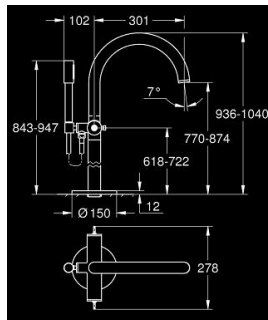

25 227 DC0 ATRIO PRIVATE COLLECTION BATH MIXER 1/2"

PRODUCT DESCRIPTION

- Colour: Supersteel
- floor-mounted installation with high pillar unions (765 mm)
- for use with rough-in set 45 984 001
- ceramic headparts 1/2", 90°
- GROHE LongLife finish
- automatic diverter: bath/shower
- projection 301 mm
- integrated non-return valve in the shower outlet 1/2"
- hand shower with holder
- Silverflex shower hose 1250 mm (28 362)
- protected against backflow
- for stick handles
- to be combined with stick sets 48 646, 48 458 or 48 459, please order separately
- without roughing-in set 45 984 (please order separately)

25 227 DC0 ATRIO PRIVATE COLLECTION BATH MIXER 1/2"

SPARE PARTS, May 2018 – now

- 3: Decorative ring (Spare part-nr. 101309DC00)
- 4: Handle adaptor (Spare part-nr. 1012789990)
- 5: Mounting set (Spare part-nr. 101341DC00)
- 6: Diverter knob (Spare part-nr. 64989DC0)
- 7: Spout (Spare part-nr. 101320DC00)
- 7.1: Mousseur (Spare part-nr. 13926000)
- 8: Ceramic headpart, 1/2" (Spare part-nr. 45882000)
- 8.1: O-ring Ø 18.2 x Ø 1.7 (Spare part-nr. 0392400M)
- 9: Ceramic headpart, 1/2" (Spare part-nr. 45883000)
- 9.1: O-ring Ø 18.2 x Ø 1.7 (Spare part-nr. 0392400M)
- 10: Diverter (Spare part-nr. 48407DC0)
- 11: Hand shower holder (Spare part-nr. 101321DC00)
- 11.1: Non-return valve (Spare part-nr. 08565000)
- 12: Dirt strainer (Spare part-nr. 0700200M)
- 13: Handle (Spare part-nr. 101342DC00)*
- 14: Sticks made from White Attica Caesarstone material (Spare part-nr. 48458 DC0)*
- 15: Sticks made from Vanilla Noir Caesarstone material (Spare part-nr. 48459 DC0)*
- 16: Knurled sticks (Spare part-nr. 48646DC0)*
- 17: Inlays made from White Attica Caesarstone material (Spare part-nr. 48460 00)*
- 18: Inlays made from Vanilla Noir Caesarstone material (Spare part-nr. 48461 00)*