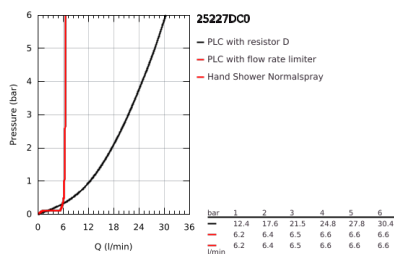

25 227 DC0 ATRIO PRIVATE COLLECTION BATH MIXER 1/2"

PRODUCT DESCRIPTION

- Colour: Supersteel
- floor-mounted installation with high pillar unions (765 mm)
- for use with rough-in set 45 984 001
- ceramic headparts 1/2", 90°
- GROHE LongLife finish
- automatic diverter: bath/shower
- projection 301 mm
- integrated non-return valve in the shower outlet 1/2"
- hand shower with holder
- Silverflex shower hose 1250 mm (28 362)
- protected against backflow
- for stick handles
- to be combined with stick sets 48 646, 48 458 or 48 459, please order separately
- without roughing-in set 45 984 (please order separately)