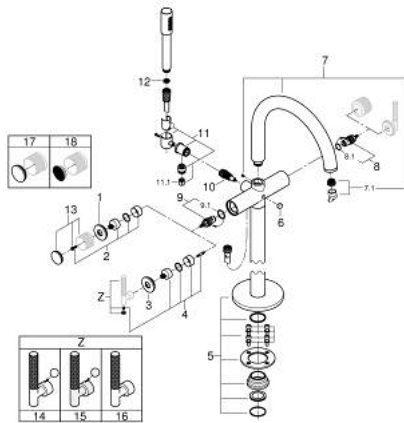

25 227 DC0 ATRIO PRIVATE COLLECTION BATH MIXER 1/2"

PRODUCT DESCRIPTION

- Colour: Supersteel
- floor-mounted installation with high pillar unions (765 mm)
- for use with rough-in set 45 984 001
- ceramic headparts 1/2", 90°
- GROHE LongLife finish
- automatic diverter: bath/shower
- projection 301 mm
- integrated non-return valve in the shower outlet 1/2"
- hand shower with holder
- Silverflex shower hose 1250 mm (28 362)
- protected against backflow
- for stick handles
- to be combined with stick sets 48 646, 48 458 or 48 459, please order separately
- without roughing-in set 45 984 (please order separately)

25 227 DC0 ATRIO PRIVATE COLLECTION BATH MIXER 1/2"

SPARE PARTS, May 2018 – now

- 3: Decorative ring (Spare part-nr. 101309DC00)
- 4: Handle adaptor (Spare part-nr. 1012789990)
- 5: Mounting set (Spare part-nr. 101341DC00)
- 6: Diverter knob (Spare part-nr. 64989DC0)
- 7: Spout (Spare part-nr. 101320DC00)
- 7.1: Mousseur (Spare part-nr. 13926000)
- 8: Ceramic headpart, 1/2" (Spare part-nr. 45882000)
- 8.1: O-ring Ø 18.2 x Ø 1.7 (Spare part-nr. 0392400M)
- 9: Ceramic headpart, 1/2" (Spare part-nr. 45883000)
- 9.1: O-ring Ø 18.2 x Ø 1.7 (Spare part-nr. 0392400M)
- 10: Diverter (Spare part-nr. 48407DC0)
- 11: Hand shower holder (Spare part-nr. 101321DC00)
- 11.1: Non-return valve (Spare part-nr. 08565000)
- 12: Dirt strainer (Spare part-nr. 0700200M)
- 13: Handle (Spare part-nr. 101342DC00)*
- 14: Sticks made from White Attica Caesarstone material (Spare part-nr. 48458 DC0)*
- 15: Sticks made from Vanilla Noir Caesarstone material (Spare part-nr. 48459 DC0)*
- 16: Knurled sticks (Spare part-nr. 48646DC0)*
- 17: Inlays made from White Attica Caesarstone material (Spare part-nr. 48460 00)*
- 18: Inlays made from Vanilla Noir Caesarstone material (Spare part-nr. 48461 00)*