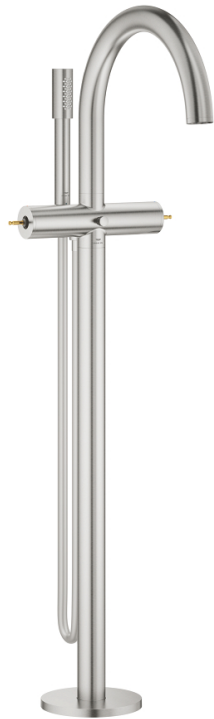

25 227 DC0 ATRIO PRIVATE COLLECTION BATH MIXER 1/2"

PRODUCT DESCRIPTION

- Colour: Supersteel
- floor-mounted installation with high pillar unions (765 mm)
- for use with rough-in set 45 984 001
- ceramic headparts 1/2", 90°
- GROHE LongLife finish
- automatic diverter: bath/shower
- projection 301 mm
- integrated non-return valve in the shower outlet 1/2"
- hand shower with holder
- Silverflex shower hose 1250 mm (28 362)
- protected against backflow
- for stick handles
- to be combined with stick sets 48 646, 48 458 or 48 459, please order separately
- without roughing-in set 45 984 (please order separately)

25 227 DC0 ATRIO PRIVATE COLLECTION BATH MIXER 1/2"

SPARE PARTS, May 2018 – now

- 3: Decorative ring (Spare part-nr. 101309DC00)
- 4: Handle adaptor (Spare part-nr. 1012789990)
- 5: Mounting set (Spare part-nr. 101341DC00)
- 6: Diverter knob (Spare part-nr. 64989DC0)
- 7: Spout (Spare part-nr. 101320DC00)
- 7.1: Mousseur (Spare part-nr. 13926000)
- 8: Ceramic headpart, 1/2" (Spare part-nr. 45882000)
- 8.1: O-ring Ø 18.2 x Ø 1.7 (Spare part-nr. 0392400M)
- 9: Ceramic headpart, 1/2" (Spare part-nr. 45883000)
- 9.1: O-ring Ø 18.2 x Ø 1.7 (Spare part-nr. 0392400M)
- 10: Diverter (Spare part-nr. 48407DC0)
- 11: Hand shower holder (Spare part-nr. 101321DC00)
- 11.1: Non-return valve (Spare part-nr. 08565000)
- 12: Dirt strainer (Spare part-nr. 0700200M)
- 13: Handle (Spare part-nr. 101342DC00)*
- 14: Sticks made from White Attica Caesarstone material (Spare part-nr. 48458 DC0)*
- 15: Sticks made from Vanilla Noir Caesarstone material (Spare part-nr. 48459 DC0)*
- 16: Knurled sticks (Spare part-nr. 48646DC0)*
- 17: Inlays made from White Attica Caesarstone material (Spare part-nr. 48460 00)*
- 18: Inlays made from Vanilla Noir Caesarstone material (Spare part-nr. 48461 00)*