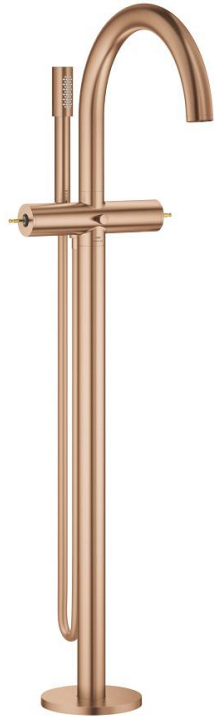

## 25 227 DL0 ATRIO PRIVATE COLLECTION BATH MIXER 1/2"

### PRODUCT DESCRIPTION

- Colour: brushed warm sunset
- floor-mounted installation with high pillar unions (765 mm)
- for use with rough-in set 45 984 001
- ceramic headparts 1/2", 90°
- GROHE LongLife finish
- automatic diverter: bath/shower
- projection 301 mm
- integrated non-return valve in the shower outlet 1/2"
- hand shower with holder
- Silverflex shower hose 1250 mm (28 362)
- protected against backflow
- for stick handles
- to be combined with stick sets 48 646, 48 458 or 48 459, please order separately
- without roughing-in set 45 984 (please order separately)