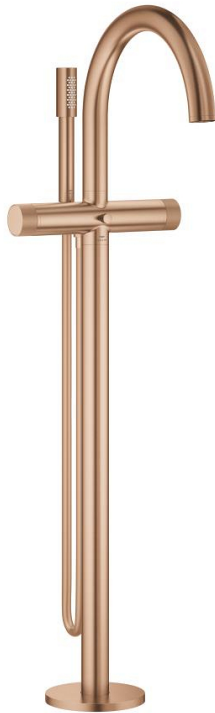

## 25 229 DL0 ATRIO PRIVATE COLLECTION BATH MIXER 1/2"

### PRODUCT DESCRIPTION

- Colour: brushed warm sunset
- floor-mounted installation with high pillar unions (765 mm)
- for use with rough-in set 45 984 001
- ceramic headparts 1/2", 90°
- GROHE LongLife finish
- automatic diverter: bath/shower
- projection 301 mm
- integrated non-return valve in the shower outlet 1/2"
- hand shower with holder
- Silverflex shower hose 1250 mm (28 362)
- protected against backflow
- knobs with inlay, can be combined with 48 460 000 or 48 461 000
- without roughing-in set 45 984 (please order separately)