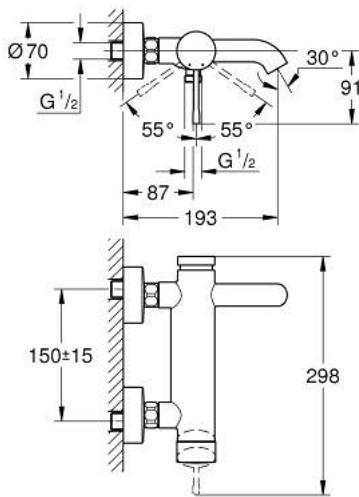

25 250 KF1 ESSENCE SINGLE-LEVER BATH MIXER 1/2"

PRODUCT DESCRIPTION

- Colour: phantom black
- wall mounted
- metal lever
- GROHE SilkMove 35 mm ceramic cartridge
- with temperature limiter
- automatic diverter: bath/shower
- mousseur
- shower outlet 1/2"
- integrated non-return valve
- S-unions
- protected against backflow
- min. recommended pressure 1.0 bar

25 250 KF1 ESSENCE SINGLE-LEVER BATH MIXER 1/2"

SPARE PARTS, March 2022 – now

- 1: Lever (Spare part-nr. 46916KF0)
- 2: Screw coupling (Spare part-nr. 46460000)
- 3: Cartridge (Spare part-nr. 46374000)
- 4: S-union (Spare part-nr. 12662KF0)
- 5: Screw connection 1/2" (Spare part-nr. 45044KF0)
- 6: Diverter (Spare part-nr. 46920KF0)
- 7: Non-return valve (Spare part-nr. 08565000)
- 8: Mousseur (Spare part-nr. 13926000)
- 9: Extension 3/4", 20 mm (Spare part-nr. 0713000M)*
- 10: Special spanner (Spare part-nr. 19377000)*