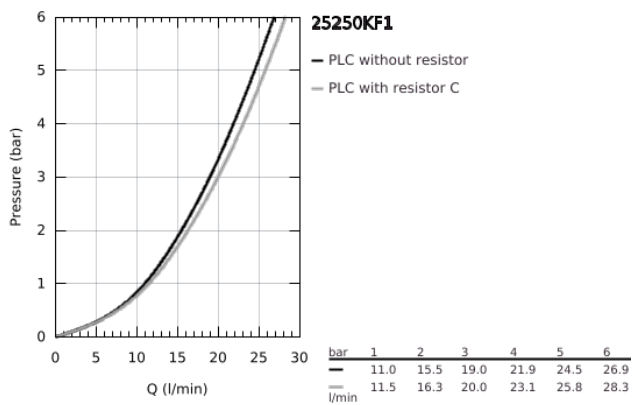

25 250 KF1 ESSENCE SINGLE-LEVER BATH MIXER 1/2"

PRODUCT DESCRIPTION

- Colour: phantom black
- wall mounted
- metal lever
- GROHE SilkMove 35 mm ceramic cartridge
- with temperature limiter
- automatic diverter: bath/shower
- mousseur
- shower outlet 1/2"
- integrated non-return valve
- S-unions
- protected against backflow
- min. recommended pressure 1.0 bar

25 250 KF1 ESSENCE SINGLE-LEVER BATH MIXER 1/2"

SPARE PARTS, March 2022 – now

- 1: Lever (Spare part-nr. 46916KF0)
- 2: Screw coupling (Spare part-nr. 46460000)
- 3: Cartridge (Spare part-nr. 46374000)
- 4: S-union (Spare part-nr. 12662KF0)
- 5: Screw connection 1/2" (Spare part-nr. 45044KF0)
- 6: Diverter (Spare part-nr. 46920KF0)
- 7: Non-return valve (Spare part-nr. 08565000)
- 8: Mousseur (Spare part-nr. 13926000)
- 9: Extension 3/4", 20 mm (Spare part-nr. 0713000M)*
- 10: Special spanner (Spare part-nr. 19377000)*