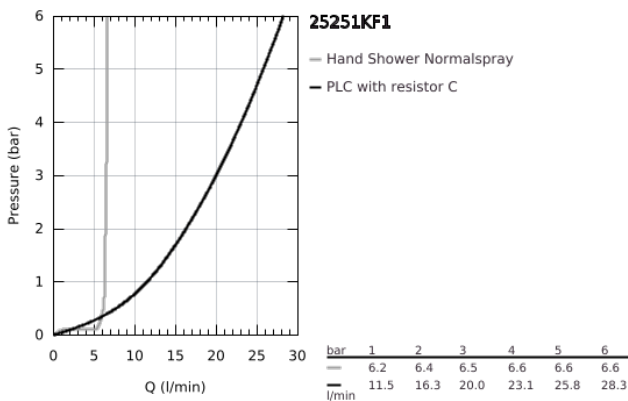

25 251 KF1 ESSENCE FOUR-HOLE SINGLE-LEVER BATH COMBINATION

PRODUCT DESCRIPTION

- Colour: phantom black
- GROHE SilkMove 35 mm ceramic cartridge
- with temperature limiter
- pre-assembled spout fixing
- single lever mixer operating element
- metal lever
- bath inlet with mousseur
- diverter bath/shower
- hand shower
- metal shower hose 2000 mm (always chrome for any colour of the set)
- flexible connection hoses
- connection for shower hose
- protected against backflow
- for use with 29 037 000
- min. recommended pressure 1.0 bar
- professional edition

25 251 KF1 ESSENCE FOUR-HOLE SINGLE-LEVER BATH COMBINATION

SPARE PARTS, February 2023 – now

- 1: Lever (Spare part-nr. 46916KF0)
 - 2: Cartridge (Spare part-nr. 46374000)
 - 3: Tube (Spare part-nr. 07227000)
 - 4: Dirt strainer (Spare part-nr. 0700200M)
 - 5: Cone nut (Spare part-nr. 08864KF0)
 - 6: Spring (Spare part-nr. 00869000)
 - 7: diverter knob (Spare part-nr. 46721KF0)
 - 8: Diverter (Spare part-nr. 45443000)
 - 8.1: Sealing washer $\varnothing 6 \times \varnothing 2$ (Spare part-nr. 0128300M)
 - 8.2: Sealing washer (Spare part-nr. 0120500M)
 - 9: Repl. kit for shank fastening (Spare part-nr. 45444000)
 - 10: Non-return valve (Spare part-nr. 08565000)
 - 11: Tube (Spare part-nr. 07300000)
 - 12: Tube (Spare part-nr. 48018000)
 - 13: Mousseur (Spare part-nr. 13926000)
 - 14: Metal hose (Spare part-nr. 28146000)
 - 15: Socket Spanner (Spare part-nr. 19332000)*
- * Optional accessories