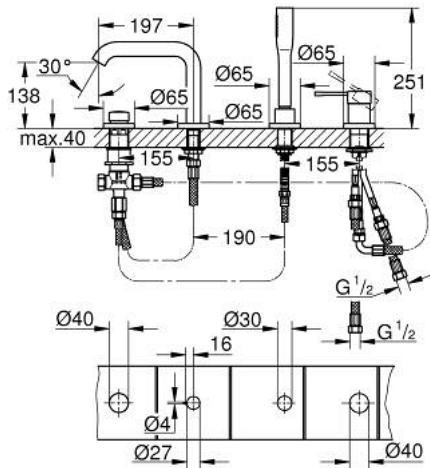

25 251 KF1 ESSENCE FOUR-HOLE SINGLE-LEVER BATH COMBINATION

PRODUCT DESCRIPTION

- Colour: phantom black
- GROHE SilkMove 35 mm ceramic cartridge
- with temperature limiter
- pre-assembled spout fixing
- single lever mixer operating element
- metal lever
- bath inlet with mousseur
- diverter bath/shower
- hand shower
- metal shower hose 2000 mm (always chrome for any colour of the set)
- flexible connection hoses
- connection for shower hose
- protected against backflow
- for use with 29 037 000
- min. recommended pressure 1.0 bar
- professional edition

25 251 KF1 ESSENCE FOUR-HOLE SINGLE-LEVER BATH COMBINATION

SPARE PARTS, February 2023 – now

- 1: Lever (Spare part-nr. 46916KF0)
 - 2: Cartridge (Spare part-nr. 46374000)
 - 3: Tube (Spare part-nr. 07227000)
 - 4: Dirt strainer (Spare part-nr. 0700200M)
 - 5: Cone nut (Spare part-nr. 08864KF0)
 - 6: Spring (Spare part-nr. 00869000)
 - 7: diverter knob (Spare part-nr. 46721KF0)
 - 8: Diverter (Spare part-nr. 45443000)
 - 8.1: Sealing washer $\varnothing 6 \times \varnothing 2$ (Spare part-nr. 0128300M)
 - 8.2: Sealing washer (Spare part-nr. 0120500M)
 - 9: Repl. kit for shank fastening (Spare part-nr. 45444000)
 - 10: Non-return valve (Spare part-nr. 08565000)
 - 11: Tube (Spare part-nr. 07300000)
 - 12: Tube (Spare part-nr. 48018000)
 - 13: Mousseur (Spare part-nr. 13926000)
 - 14: Metal hose (Spare part-nr. 28146000)
 - 15: Socket Spanner (Spare part-nr. 19332000)*
- * Optional accessories