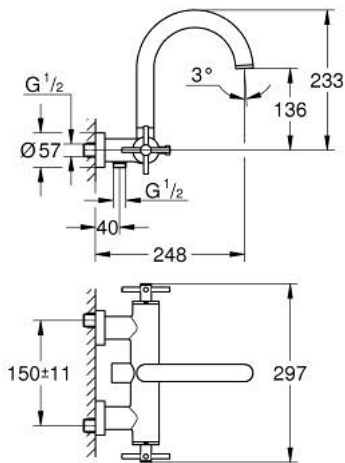

25 268 AL0 ATRIO BATH MIXER 1/2"

PRODUCT DESCRIPTION

- Colour: brushed hard graphite
- wall mounted
- ceramic headparts 1/2", 90°
- GROHE LongLife finish
- automatic diverter: bath/shower
- tubular spout
- with stop limiter
- mousseur
- integrated non-return valves in the shower outlet 1/2"
- covered S-unions
- protected against backflow
- without shower set
- with cross handles
- Two different sets of caps included. One set with "H" and "C" marking, one set without marking.

25 268 AL0 ATRIO BATH MIXER 1/2"

SPARE PARTS, October 2021 – now

- 1: Pair of handles (Spare part-nr. 48406AL0)
- 2: Ceramic headpart, 1/2" (Spare part-nr. 45883000)
- 2.1: O-ring Ø 18.2 x Ø 1.7 (Spare part-nr. 0392400M)
- 3: Non-return valve (Spare part-nr. 08565000)
- 4: Diverter (Spare part-nr. 48407AL0)
- 5: Diverter knob (Spare part-nr. 64989AL0)
- 6: Mousseur (Spare part-nr. 13926000)
- 7: Ceramic headpart, 1/2" (Spare part-nr. 45882000)
- 7.1: O-ring Ø 18.2 x Ø 1.7 (Spare part-nr. 0392400M)