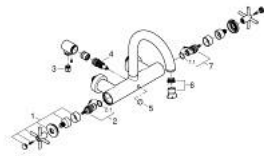

25 268 AL0 ATRIO BATH MIXER 1/2"

PRODUCT DESCRIPTION

- Colour: brushed hard graphite
- wall mounted
- ceramic headparts 1/2", 90°
- GROHE LongLife finish
- automatic diverter: bath/shower
- tubular spout
- with stop limiter
- mousseur
- integrated non-return valves in the shower outlet 1/2"
- covered S-unions
- protected against backflow
- without shower set
- with cross handles
- Two different sets of caps included. One set with "H" and "C" marking, one set without marking.

25 268 AL0 ATRIO BATH MIXER 1/2"

SPARE PARTS, October 2021 – now

- 1: Pair of handles (Spare part-nr. 48406AL0)
- 2: Ceramic headpart, 1/2" (Spare part-nr. 45883000)
- 2.1: O-ring Ø 18.2 x Ø 1.7 (Spare part-nr. 0392400M)
- 3: Non-return valve (Spare part-nr. 08565000)
- 4: Diverter (Spare part-nr. 48407AL0)
- 5: Diverter knob (Spare part-nr. 64989AL0)
- 6: Mousseur (Spare part-nr. 13926000)
- 7: Ceramic headpart, 1/2" (Spare part-nr. 45882000)
- 7.1: O-ring Ø 18.2 x Ø 1.7 (Spare part-nr. 0392400M)