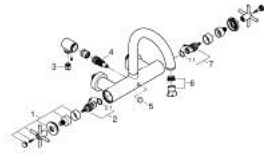

## 25 268 DA0 ATRIO BATH MIXER 1/2"

### PRODUCT DESCRIPTION

- Colour: warm sunset
- wall mounted
- ceramic headparts 1/2", 90°
- GROHE LongLife finish
- automatic diverter: bath/shower
- tubular spout
- with stop limiter
- mousseur
- integrated non-return valves in the shower outlet 1/2"
- covered S-unions
- protected against backflow
- without shower set
- with cross handles
- Two different sets of caps included. One set with "H" and "C" marking, one set without marking.

### SPARE PARTS, October 2021 – now

- 1: Pair of handles (Spare part-nr. 48406DA0)
- 2: Ceramic headpart, 1/2" (Spare part-nr. 45883000)
- 2.1: O-ring Ø 18.2 x Ø 1.7 (Spare part-nr. 0392400M)
- 3: Non-return valve (Spare part-nr. 08565000)
- 4: Diverter (Spare part-nr. 48407DA0)
- 5: Diverter knob (Spare part-nr. 64989DA0)
- 6: Mousseur (Spare part-nr. 13926000)
- 7: Ceramic headpart, 1/2" (Spare part-nr. 45882000)
- 7.1: O-ring Ø 18.2 x Ø 1.7 (Spare part-nr. 0392400M)