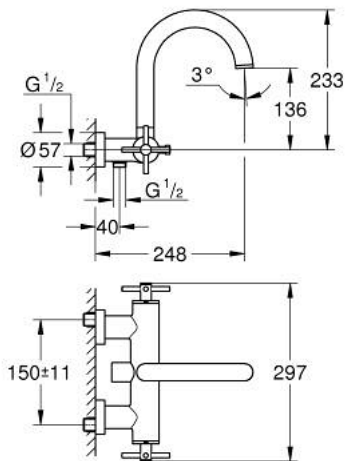

## 25 268 DA0 ATRIO BATH MIXER 1/2"

### PRODUCT DESCRIPTION

- Colour: warm sunset
- wall mounted
- ceramic headparts 1/2", 90°
- GROHE LongLife finish
- automatic diverter: bath/shower
- tubular spout
- with stop limiter
- mousseur
- integrated non-return valves in the shower outlet 1/2"
- covered S-unions
- protected against backflow
- without shower set
- with cross handles
- Two different sets of caps included. One set with "H" and "C" marking, one set without marking.

### SPARE PARTS, October 2021 – now

- 1: Pair of handles (Spare part-nr. 48406DA0)
- 2: Ceramic headpart, 1/2" (Spare part-nr. 45883000)
- 2.1: O-ring Ø 18.2 x Ø 1.7 (Spare part-nr. 0392400M)
- 3: Non-return valve (Spare part-nr. 08565000)
- 4: Diverter (Spare part-nr. 48407DA0)
- 5: Diverter knob (Spare part-nr. 64989DA0)
- 6: Mousseur (Spare part-nr. 13926000)
- 7: Ceramic headpart, 1/2" (Spare part-nr. 45882000)
- 7.1: O-ring Ø 18.2 x Ø 1.7 (Spare part-nr. 0392400M)