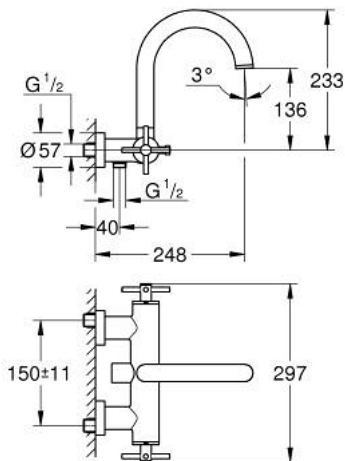

## 25 268 DC0 ATRIO BATH MIXER 1/2"

### PRODUCT DESCRIPTION

- Colour: Supersteel
- wall mounted
- ceramic headparts 1/2", 90°
- GROHE LongLife finish
- automatic diverter: bath/shower
- tubular spout
- with stop limiter
- mousseur
- integrated non-return valves in the shower outlet 1/2"
- covered S-unions
- protected against backflow
- without shower set
- with cross handles
- Two different sets of caps included. One set with "H" and "C" marking, one set without marking.

### SPARE PARTS, October 2021 – now

- 1: Pair of handles (Spare part-nr. 48406DC0)
- 2: Ceramic headpart, 1/2" (Spare part-nr. 45883000)
- 2.1: O-ring Ø 18.2 x Ø 1.7 (Spare part-nr. 0392400M)
- 3: Non-return valve (Spare part-nr. 08565000)
- 4: Diverter (Spare part-nr. 48407DC0)
- 5: Diverter knob (Spare part-nr. 64989DC0)
- 6: Mousseur (Spare part-nr. 13926000)
- 7: Ceramic headpart, 1/2" (Spare part-nr. 45882000)
- 7.1: O-ring Ø 18.2 x Ø 1.7 (Spare part-nr. 0392400M)