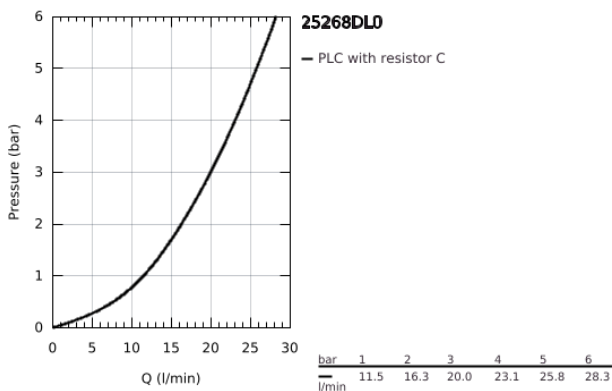

## 25 268 DL0 ATRIO BATH MIXER 1/2"

### PRODUCT DESCRIPTION

- Colour: brushed warm sunset
- wall mounted
- ceramic headparts 1/2", 90°
- GROHE LongLife finish
- automatic diverter: bath/shower
- tubular spout
- with stop limiter
- mousseur
- integrated non-return valves in the shower outlet 1/2"
- covered S-unions
- protected against backflow
- without shower set
- with cross handles
- Two different sets of caps included. One set with "H" and "C" marking, one set without marking.