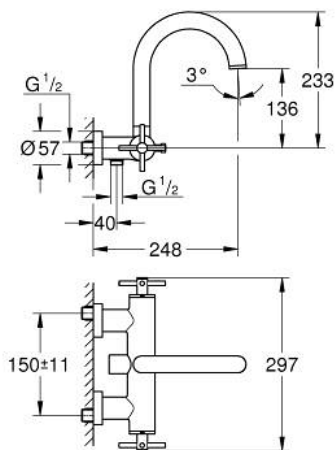

## 25 268 DL0 ATRIO BATH MIXER 1/2"

### PRODUCT DESCRIPTION

- Colour: brushed warm sunset
- wall mounted
- ceramic headparts 1/2", 90°
- GROHE LongLife finish
- automatic diverter: bath/shower
- tubular spout
- with stop limiter
- mousseur
- integrated non-return valves in the shower outlet 1/2"
- covered S-unions
- protected against backflow
- without shower set
- with cross handles
- Two different sets of caps included. One set with "H" and "C" marking, one set without marking.

### SPARE PARTS, November 2022 – now

- 1: Pair of handles (Spare part-nr. 48406DL0)
- 2: Ceramic headpart, 1/2" (Spare part-nr. 45883000)
- 2.1: O-ring  $\varnothing$  18.2 x  $\varnothing$  1.7 (Spare part-nr. 0392400M)
- 3: Non-return valve (Spare part-nr. 08565000)
- 4: Diverter (Spare part-nr. 48407DL0)
- 5: Diverter knob (Spare part-nr. 64989DL0)
- 6: Mousseur (Spare part-nr. 13926000)
- 7: Ceramic headpart, 1/2" (Spare part-nr. 45882000)
- 7.1: O-ring  $\varnothing$  18.2 x  $\varnothing$  1.7 (Spare part-nr. 0392400M)