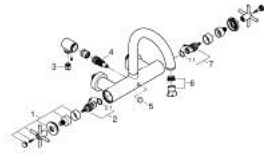

## 25 268 DL0 ATRIO BATH MIXER 1/2"

### PRODUCT DESCRIPTION

- Colour: brushed warm sunset
- wall mounted
- ceramic headparts 1/2", 90°
- GROHE LongLife finish
- automatic diverter: bath/shower
- tubular spout
- with stop limiter
- mousseur
- integrated non-return valves in the shower outlet 1/2"
- covered S-unions
- protected against backflow
- without shower set
- with cross handles
- Two different sets of caps included. One set with "H" and "C" marking, one set without marking.

### SPARE PARTS, November 2022 – now

- 1: Pair of handles (Spare part-nr. 48406DL0)
- 2: Ceramic headpart, 1/2" (Spare part-nr. 45883000)
- 2.1: O-ring  $\varnothing$  18.2 x  $\varnothing$  1.7 (Spare part-nr. 0392400M)
- 3: Non-return valve (Spare part-nr. 08565000)
- 4: Diverter (Spare part-nr. 48407DL0)
- 5: Diverter knob (Spare part-nr. 64989DL0)
- 6: Mousseur (Spare part-nr. 13926000)
- 7: Ceramic headpart, 1/2" (Spare part-nr. 45882000)
- 7.1: O-ring  $\varnothing$  18.2 x  $\varnothing$  1.7 (Spare part-nr. 0392400M)