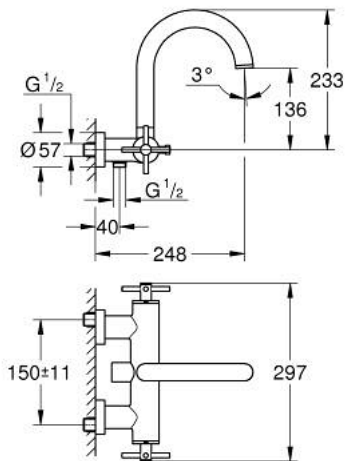

## 25 268 GL0 ATRIO BATH MIXER 1/2"

### PRODUCT DESCRIPTION

- Colour: cool sunrise
- wall mounted
- ceramic headparts 1/2", 90°
- GROHE LongLife finish
- automatic diverter: bath/shower
- tubular spout
- with stop limiter
- mousseur
- integrated non-return valves in the shower outlet 1/2"
- covered S-unions
- protected against backflow
- without shower set
- with cross handles
- Two different sets of caps included. One set with "H" and "C" marking, one set without marking.

### SPARE PARTS, October 2021 – now

- 1: Pair of handles (Spare part-nr. 48406GL0)
- 2: Ceramic headpart, 1/2" (Spare part-nr. 45883000)
- 2.1: O-ring Ø 18.2 x Ø 1.7 (Spare part-nr. 0392400M)
- 3: Non-return valve (Spare part-nr. 08565000)
- 4: Diverter (Spare part-nr. 48407GL0)
- 5: Diverter knob (Spare part-nr. 64989GL0)
- 6: Mousseur (Spare part-nr. 13926000)
- 7: Ceramic headpart, 1/2" (Spare part-nr. 45882000)
- 7.1: O-ring Ø 18.2 x Ø 1.7 (Spare part-nr. 0392400M)