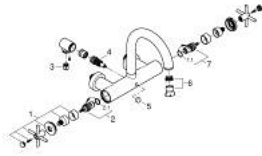

## 25 268 GL0 ATRIO BATH MIXER 1/2"

### PRODUCT DESCRIPTION

- Colour: cool sunrise
- wall mounted
- ceramic headparts 1/2", 90°
- GROHE LongLife finish
- automatic diverter: bath/shower
- tubular spout
- with stop limiter
- mousseur
- integrated non-return valves in the shower outlet 1/2"
- covered S-unions
- protected against backflow
- without shower set
- with cross handles
- Two different sets of caps included. One set with "H" and "C" marking, one set without marking.

### SPARE PARTS, October 2021 – now

- 1: Pair of handles (Spare part-nr. 48406GL0)
- 2: Ceramic headpart, 1/2" (Spare part-nr. 45883000)
- 2.1: O-ring Ø 18.2 x Ø 1.7 (Spare part-nr. 0392400M)
- 3: Non-return valve (Spare part-nr. 08565000)
- 4: Diverter (Spare part-nr. 48407GL0)
- 5: Diverter knob (Spare part-nr. 64989GL0)
- 6: Mousseur (Spare part-nr. 13926000)
- 7: Ceramic headpart, 1/2" (Spare part-nr. 45882000)
- 7.1: O-ring Ø 18.2 x Ø 1.7 (Spare part-nr. 0392400M)