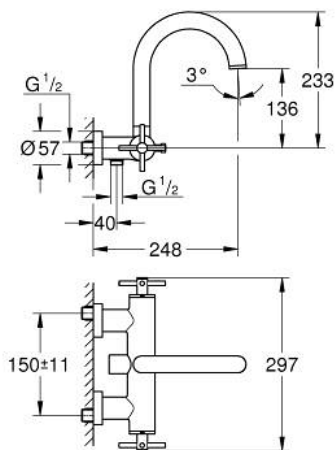

25 268 GN0 ATRIO BATH MIXER 1/2"

PRODUCT DESCRIPTION

- Colour: brushed cool sunrise
- wall mounted
- ceramic headparts $1/2''$, 90°
- GROHE LongLife finish
- automatic diverter: bath/shower
- tubular spout
- with stop limiter
- mousseur
- integrated non-return valves in the shower outlet $1/2''$
- covered S-unions
- protected against backflow
- without shower set
- with cross handles
- Two different sets of caps included. One set with "H" and "C" marking, one set without marking.

25 268 GN0 ATRIO BATH MIXER 1/2"

SPARE PARTS, November 2022 – now

- 1: Pair of handles (Spare part-nr. 48406GN0)
- 2: Ceramic headpart, 1/2" (Spare part-nr. 45883000)
- 2.1: O-ring Ø 18.2 x Ø 1.7 (Spare part-nr. 0392400M)
- 3: Non-return valve (Spare part-nr. 08565000)
- 4: Diverter (Spare part-nr. 48407GN0)
- 5: Diverter knob (Spare part-nr. 64989GN0)
- 6: Mousseur (Spare part-nr. 13926000)
- 7: Ceramic headpart, 1/2" (Spare part-nr. 45882000)
- 7.1: O-ring Ø 18.2 x Ø 1.7 (Spare part-nr. 0392400M)