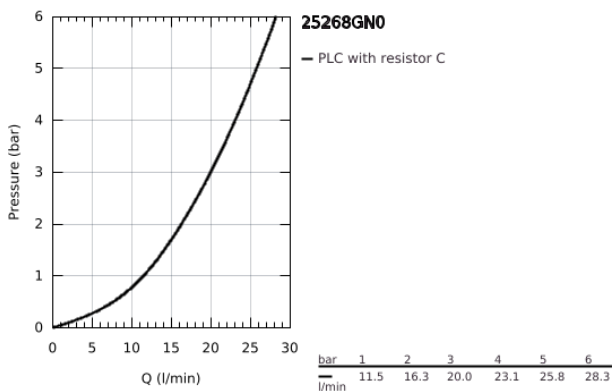

25 268 GN0 ATRIO BATH MIXER 1/2"

PRODUCT DESCRIPTION

- Colour: brushed cool sunrise
- wall mounted
- ceramic headparts $1/2''$, 90°
- GROHE LongLife finish
- automatic diverter: bath/shower
- tubular spout
- with stop limiter
- mousseur
- integrated non-return valves in the shower outlet $1/2''$
- covered S-unions
- protected against backflow
- without shower set
- with cross handles
- Two different sets of caps included. One set with "H" and "C" marking, one set without marking.

25 268 GN0 ATRIO BATH MIXER 1/2"

SPARE PARTS, November 2022 – now

- 1: Pair of handles (Spare part-nr. 48406GN0)
- 2: Ceramic headpart, 1/2" (Spare part-nr. 45883000)
- 2.1: O-ring Ø 18.2 x Ø 1.7 (Spare part-nr. 0392400M)
- 3: Non-return valve (Spare part-nr. 08565000)
- 4: Diverter (Spare part-nr. 48407GN0)
- 5: Diverter knob (Spare part-nr. 64989GN0)
- 6: Mousseur (Spare part-nr. 13926000)
- 7: Ceramic headpart, 1/2" (Spare part-nr. 45882000)
- 7.1: O-ring Ø 18.2 x Ø 1.7 (Spare part-nr. 0392400M)