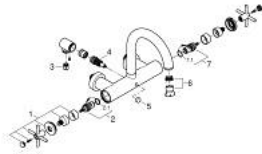

25 268 GN0 ATRIO BATH MIXER 1/2"

PRODUCT DESCRIPTION

- Colour: brushed cool sunrise
- wall mounted
- ceramic headparts $1/2''$, 90°
- GROHE LongLife finish
- automatic diverter: bath/shower
- tubular spout
- with stop limiter
- mousseur
- integrated non-return valves in the shower outlet $1/2''$
- covered S-unions
- protected against backflow
- without shower set
- with cross handles
- Two different sets of caps included. One set with "H" and "C" marking, one set without marking.

25 268 GN0 ATRIO BATH MIXER 1/2"

SPARE PARTS, November 2022 – now

- 1: Pair of handles (Spare part-nr. 48406GN0)
- 2: Ceramic headpart, 1/2" (Spare part-nr. 45883000)
- 2.1: O-ring Ø 18.2 x Ø 1.7 (Spare part-nr. 0392400M)
- 3: Non-return valve (Spare part-nr. 08565000)
- 4: Diverter (Spare part-nr. 48407GN0)
- 5: Diverter knob (Spare part-nr. 64989GN0)
- 6: Mousseur (Spare part-nr. 13926000)
- 7: Ceramic headpart, 1/2" (Spare part-nr. 45882000)
- 7.1: O-ring Ø 18.2 x Ø 1.7 (Spare part-nr. 0392400M)