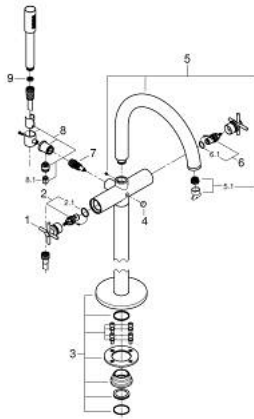

25 272 000 ATRIO BATH MIXER 1/2"

SPARE PARTS, October 2021 – now

- 1: Pair of handles (Spare part-nr. 48406000)
- 2: Ceramic headpart, 1/2" (Spare part-nr. 45883000)
- 2.1: O-ring Ø 18.2 x Ø 1.7 (Spare part-nr. 0392400M)
- 3: Mounting set (Spare part-nr. 1013410000)
- 4: Diverter knob (Spare part-nr. 64989000)
- 5: Spout (Spare part-nr. 1013200000)
- 5.1: Mousseur (Spare part-nr. 13926000)
- 6: Ceramic headpart, 1/2" (Spare part-nr. 45882000)
- 6.1: O-ring Ø 18.2 x Ø 1.7 (Spare part-nr. 0392400M)
- 7: Diverter (Spare part-nr. 48407000)
- 8: Hand shower holder (Spare part-nr. 1013210000)
- 8.1: Non-return valve (Spare part-nr. 08565000)
- 9: Dirt strainer (Spare part-nr. 0700200M)