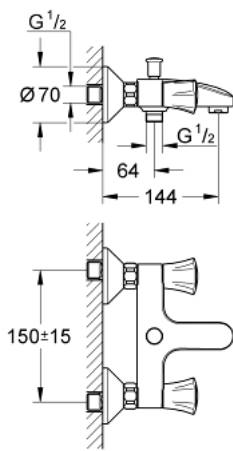

25 450 001 **COSTA L BATH MIXER 1/2"**

PRODUCT DESCRIPTION

- Colour: chrome
- wall mounted
- metal handles
- heat-insulated
- screwable
- GROHE Long-Life headpart
- automatic diverter: bath/shower
- mousseur
- S-unions
- GROHE LongLife finish

25 450 001 **COSTA L BATH MIXER 1/2"**

SPARE PARTS, June 2007 – now

- 1: Handle (Spare part-nr. 45994000)
- 1.1: Snap insert (Spare part-nr. 0538600M)
- 2: Headpart 1/2" (Spare part-nr. 07146000)
- 2.1: Sealing washer $\varnothing 6 \times \varnothing 2$ (Spare part-nr. 0128300M)
- 2.2: O-ring $\varnothing 18.2 \times \varnothing 1.7$ (Spare part-nr. 0392400M)
- 2.3: Seal (Spare part-nr. 0529100M)
- 3: Screw connection 1/2" (Spare part-nr. 45044000)
- 4: S-union (Spare part-nr. 12075000)
- 4.1: Seal (Spare part-nr. 0138600M)
- 4.2: Escutcheon (Spare part-nr. 0221000M)
- 5: Diverter knob (Spare part-nr. 65648000)
- 6: Diverter (Spare part-nr. 65655000)
- 7: Non-return valve (Spare part-nr. 08565000)
- 8: Mousseur (Spare part-nr. 13927000)
- 8: Mousseur (Spare part-nr. 13952000)
- 9: Extension 3/4", 20 mm (Spare part-nr. 0713000M)*
- 10: Screw for Costa/Avina products (Spare part-nr. 48013000)*
- 11: Special spanner (Spare part-nr. 19377000)*