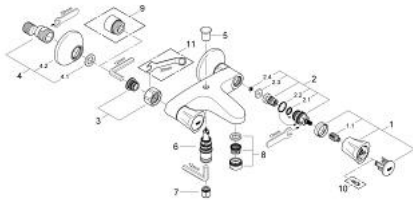

25 450 001 **COSTA L BATH MIXER 1/2"**

PRODUCT DESCRIPTION

- Colour: chrome
- wall mounted
- metal handles
- heat-insulated
- screwable
- GROHE Long-Life headpart
- automatic diverter: bath/shower
- mousseur
- S-unions
- GROHE LongLife finish

25 450 001 **COSTA L BATH MIXER 1/2"**

SPARE PARTS, June 2007 – now

- 1: Handle (Spare part-nr. 45994000)
- 1.1: Snap insert (Spare part-nr. 0538600M)
- 2: Headpart 1/2" (Spare part-nr. 07146000)
- 2.1: Sealing washer $\varnothing 6 \times \varnothing 2$ (Spare part-nr. 0128300M)
- 2.2: O-ring $\varnothing 18.2 \times \varnothing 1.7$ (Spare part-nr. 0392400M)
- 2.3: Seal (Spare part-nr. 0529100M)
- 3: Screw connection 1/2" (Spare part-nr. 45044000)
- 4: S-union (Spare part-nr. 12075000)
- 4.1: Seal (Spare part-nr. 0138600M)
- 4.2: Escutcheon (Spare part-nr. 0221000M)
- 5: Diverter knob (Spare part-nr. 65648000)
- 6: Diverter (Spare part-nr. 65655000)
- 7: Non-return valve (Spare part-nr. 08565000)
- 8: Mousseur (Spare part-nr. 13927000)
- 8: Mousseur (Spare part-nr. 13952000)
- 9: Extension 3/4", 20 mm (Spare part-nr. 0713000M)*
- 10: Screw for Costa/Avina products (Spare part-nr. 48013000)*
- 11: Special spanner (Spare part-nr. 19377000)*