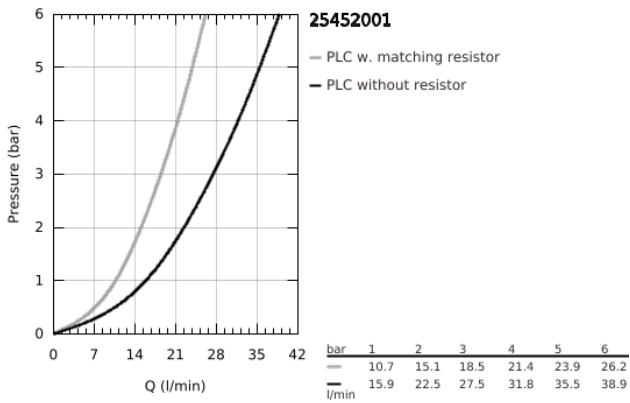

25 452 001 **COSTA L BATH MIXER 1/2"**

PRODUCT DESCRIPTION

- Colour: chrome
- wall mounted
- metal handles
- heat-insulated
- screwable
- GROHE Long-Life headpart
- shower top outlet 3/4"
- automatic diverter: bath/shower
- mousseur
- S-unions
- GROHE LongLife finish

25 452 001 **COSTA L BATH MIXER 1/2"**

SPARE PARTS, November 2010 – now

- 1: Handle (Spare part-nr. 45994000)
- 1.1: Snap insert (Spare part-nr. 0538600M)
- 2: Headpart 1/2" (Spare part-nr. 07146000)
- 2.1: Sealing washer $\varnothing 6 \times \varnothing 2$ (Spare part-nr. 0128300M)
- 2.2: O-ring $\varnothing 18.2 \times \varnothing 1.7$ (Spare part-nr. 0392400M)
- 2.3: Seal (Spare part-nr. 0529100M)
- 3: Screw connection 1/2" (Spare part-nr. 45044000)
- 4: S-union (Spare part-nr. 12075000)
- 4.1: Seal (Spare part-nr. 0138600M)
- 4.2: Escutcheon (Spare part-nr. 0221000M)
- 5: Diverter knob (Spare part-nr. 65648000)
- 6: Diverter (Spare part-nr. 65655000)
- 7: Non-return valve (Spare part-nr. 08565000)
- 8: Fibre seal dia. $\varnothing 18,5 \times \varnothing 12 \times 2$ (Spare part-nr. 0138900M)
- 9: Mousseur (Spare part-nr. 13952000)
- 10: Extension 3/4", 20 mm (Spare part-nr. 0713000M)*
- 11: Special spanner (Spare part-nr. 19377000)*
- 12: Screw for Costa/Avina products (Spare part-nr. 48013000)*