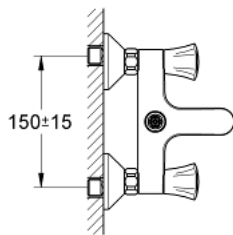

25 452 001 **COSTA L BATH MIXER 1/2"**

PRODUCT DESCRIPTION

- Colour: chrome
- wall mounted
- metal handles
- heat-insulated
- screwable
- GROHE Long-Life headpart
- shower top outlet 3/4"
- automatic diverter: bath/shower
- mousseur
- S-unions
- GROHE LongLife finish

25 452 001 **COSTA L BATH MIXER 1/2"**

SPARE PARTS, November 2010 – now

- 1: Handle (Spare part-nr. 45994000)
- 1.1: Snap insert (Spare part-nr. 0538600M)
- 2: Headpart 1/2" (Spare part-nr. 07146000)
- 2.1: Sealing washer $\varnothing 6 \times \varnothing 2$ (Spare part-nr. 0128300M)
- 2.2: O-ring $\varnothing 18.2 \times \varnothing 1.7$ (Spare part-nr. 0392400M)
- 2.3: Seal (Spare part-nr. 0529100M)
- 3: Screw connection 1/2" (Spare part-nr. 45044000)
- 4: S-union (Spare part-nr. 12075000)
- 4.1: Seal (Spare part-nr. 0138600M)
- 4.2: Escutcheon (Spare part-nr. 0221000M)
- 5: Diverter knob (Spare part-nr. 65648000)
- 6: Diverter (Spare part-nr. 65655000)
- 7: Non-return valve (Spare part-nr. 08565000)
- 8: Fibre seal dia. $\varnothing 18,5 \times \varnothing 12 \times 2$ (Spare part-nr. 0138900M)
- 9: Mousseur (Spare part-nr. 13952000)
- 10: Extension 3/4", 20 mm (Spare part-nr. 0713000M)*
- 11: Special spanner (Spare part-nr. 19377000)*
- 12: Screw for Costa/Avina products (Spare part-nr. 48013000)*