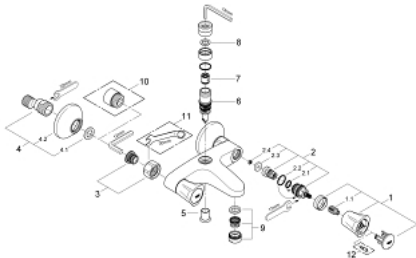

25 452 001 **COSTA L BATH MIXER 1/2"**

PRODUCT DESCRIPTION

- Colour: chrome
- wall mounted
- metal handles
- heat-insulated
- screwable
- GROHE Long-Life headpart
- shower top outlet 3/4"
- automatic diverter: bath/shower
- mousseur
- S-unions
- GROHE LongLife finish

25 452 001 **COSTA L BATH MIXER 1/2"**

SPARE PARTS, November 2010 – now

- 1: Handle (Spare part-nr. 45994000)
- 1.1: Snap insert (Spare part-nr. 0538600M)
- 2: Headpart 1/2" (Spare part-nr. 07146000)
- 2.1: Sealing washer $\varnothing 6 \times \varnothing 2$ (Spare part-nr. 0128300M)
- 2.2: O-ring $\varnothing 18.2 \times \varnothing 1.7$ (Spare part-nr. 0392400M)
- 2.3: Seal (Spare part-nr. 0529100M)
- 3: Screw connection 1/2" (Spare part-nr. 45044000)
- 4: S-union (Spare part-nr. 12075000)
- 4.1: Seal (Spare part-nr. 0138600M)
- 4.2: Escutcheon (Spare part-nr. 0221000M)
- 5: Diverter knob (Spare part-nr. 65648000)
- 6: Diverter (Spare part-nr. 65655000)
- 7: Non-return valve (Spare part-nr. 08565000)
- 8: Fibre seal dia. $\varnothing 18,5 \times \varnothing 12 \times 2$ (Spare part-nr. 0138900M)
- 9: Mousseur (Spare part-nr. 13952000)
- 10: Extension 3/4", 20 mm (Spare part-nr. 0713000M)*
- 11: Special spanner (Spare part-nr. 19377000)*
- 12: Screw for Costa/Avina products (Spare part-nr. 48013000)*