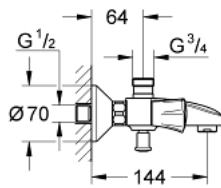

25 452 001 **COSTA L BATH MIXER 1/2"**

PRODUCT DESCRIPTION

- Colour: chrome
- wall mounted
- metal handles
- heat-insulated
- screwable
- GROHE Long-Life headpart
- shower top outlet 3/4"
- automatic diverter: bath/shower
- mousseur
- S-unions
- GROHE LongLife finish

25 452 001 **COSTA L BATH MIXER 1/2"**

SPARE PARTS, November 2010 – now

- 1: Handle (Spare part-nr. 45994000)
- 1.1: Snap insert (Spare part-nr. 0538600M)
- 2: Headpart 1/2" (Spare part-nr. 07146000)
- 2.1: Sealing washer $\varnothing 6 \times \varnothing 2$ (Spare part-nr. 0128300M)
- 2.2: O-ring $\varnothing 18.2 \times \varnothing 1.7$ (Spare part-nr. 0392400M)
- 2.3: Seal (Spare part-nr. 0529100M)
- 3: Screw connection 1/2" (Spare part-nr. 45044000)
- 4: S-union (Spare part-nr. 12075000)
- 4.1: Seal (Spare part-nr. 0138600M)
- 4.2: Escutcheon (Spare part-nr. 0221000M)
- 5: Diverter knob (Spare part-nr. 65648000)
- 6: Diverter (Spare part-nr. 65655000)
- 7: Non-return valve (Spare part-nr. 08565000)
- 8: Fibre seal dia. $\varnothing 18,5 \times \varnothing 12 \times 2$ (Spare part-nr. 0138900M)
- 9: Mousseur (Spare part-nr. 13952000)
- 10: Extension 3/4", 20 mm (Spare part-nr. 0713000M)*
- 11: Special spanner (Spare part-nr. 19377000)*
- 12: Screw for Costa/Avina products (Spare part-nr. 48013000)*