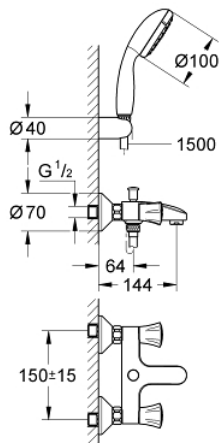

25 460 10A COSTA L BATH MIXER 1/2"

PRODUCT DESCRIPTION

- Colour: chrome
- wall mounted
- metal handles
- heat-insulated
- screwable
- GROHE Long-Life headpart
- automatic diverter: bath/shower
- mousseur
- S-unions
- with shower set
- consisting of:
 - hand shower Tempesta 100, 1 spray, 9.5 l/min (27 923)
 - wall shower holder (28 605)
 - shower hose Relexaflex 1500 mm 1/2" x 1/2" (28 151)
 - GROHE LongLife finish

25 460 10A **COSTA L BATH MIXER 1/2"**

SPARE PARTS, April 2017 – now

- 1: Handle (Spare part-nr. 45994000)
- 1.1: Snap insert (Spare part-nr. 0538600M)
- 2: Headpart 1/2" (Spare part-nr. 07146000)
- 2.1: Sealing washer $\varnothing 6 \times \varnothing 2$ (Spare part-nr. 0128300M)
- 2.2: O-ring $\varnothing 18.2 \times \varnothing 1.7$ (Spare part-nr. 0392400M)
- 2.3: Seal (Spare part-nr. 0529100M)
- 3: Screw connection 1/2" (Spare part-nr. 45044000)
- 4: S-union (Spare part-nr. 12075000)
- 4.1: Seal (Spare part-nr. 0138600M)
- 4.2: Escutcheon (Spare part-nr. 0221000M)
- 5: Diverter knob (Spare part-nr. 65648000)
- 6: Diverter (Spare part-nr. 65655000)
- 7: Non-return valve (Spare part-nr. 08565000)
- 8: Mousseur (Spare part-nr. 13952000)
- 9: Extension 3/4", 20 mm (Spare part-nr. 0713000M)*
- 10: Screw for Costa/Avina products (Spare part-nr. 48013000)*
- 11: Special spanner (Spare part-nr. 19377000)*