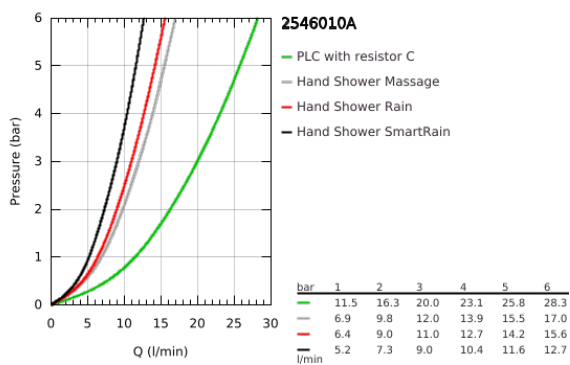

25 460 10A COSTA L BATH MIXER 1/2"

PRODUCT DESCRIPTION

- Colour: chrome
- wall mounted
- metal handles
- heat-insulated
- screwable
- GROHE Long-Life headpart
- automatic diverter: bath/shower
- mousseur
- S-unions
- with shower set
- consisting of:
 - hand shower Tempesta 100, 1 spray, 9.5 l/min (27 923)
 - wall shower holder (28 605)
 - shower hose Relexaflex 1500 mm 1/2" x 1/2" (28 151)
 - GROHE LongLife finish

25 460 10A **COSTA L BATH MIXER 1/2"**

SPARE PARTS, April 2017 – now

- 1: Handle (Spare part-nr. 45994000)
- 1.1: Snap insert (Spare part-nr. 0538600M)
- 2: Headpart 1/2" (Spare part-nr. 07146000)
- 2.1: Sealing washer $\varnothing 6 \times \varnothing 2$ (Spare part-nr. 0128300M)
- 2.2: O-ring $\varnothing 18.2 \times \varnothing 1.7$ (Spare part-nr. 0392400M)
- 2.3: Seal (Spare part-nr. 0529100M)
- 3: Screw connection 1/2" (Spare part-nr. 45044000)
- 4: S-union (Spare part-nr. 12075000)
- 4.1: Seal (Spare part-nr. 0138600M)
- 4.2: Escutcheon (Spare part-nr. 0221000M)
- 5: Diverter knob (Spare part-nr. 65648000)
- 6: Diverter (Spare part-nr. 65655000)
- 7: Non-return valve (Spare part-nr. 08565000)
- 8: Mousseur (Spare part-nr. 13952000)
- 9: Extension 3/4", 20 mm (Spare part-nr. 0713000M)*
- 10: Screw for Costa/Avina products (Spare part-nr. 48013000)*
- 11: Special spanner (Spare part-nr. 19377000)*