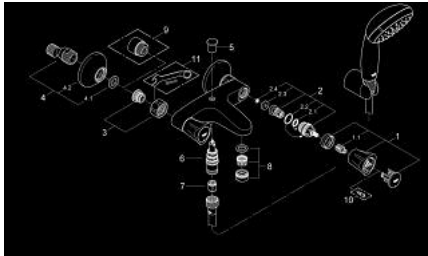

25 460 10A COSTA L BATH MIXER 1/2"

PRODUCT DESCRIPTION

- Colour: chrome
- wall mounted
- metal handles
- heat-insulated
- screwable
- GROHE Long-Life headpart
- automatic diverter: bath/shower
- mousseur
- S-unions
- with shower set
- consisting of:
 - hand shower Tempesta 100, 1 spray, 9.5 l/min (27 923)
 - wall shower holder (28 605)
 - shower hose Relexaflex 1500 mm 1/2" x 1/2" (28 151)
 - GROHE LongLife finish

25 460 10A **COSTA L BATH MIXER 1/2"**

SPARE PARTS, April 2017 – now

- 1: Handle (Spare part-nr. 45994000)
- 1.1: Snap insert (Spare part-nr. 0538600M)
- 2: Headpart 1/2" (Spare part-nr. 07146000)
- 2.1: Sealing washer $\varnothing 6 \times \varnothing 2$ (Spare part-nr. 0128300M)
- 2.2: O-ring $\varnothing 18.2 \times \varnothing 1.7$ (Spare part-nr. 0392400M)
- 2.3: Seal (Spare part-nr. 0529100M)
- 3: Screw connection 1/2" (Spare part-nr. 45044000)
- 4: S-union (Spare part-nr. 12075000)
- 4.1: Seal (Spare part-nr. 0138600M)
- 4.2: Escutcheon (Spare part-nr. 0221000M)
- 5: Diverter knob (Spare part-nr. 65648000)
- 6: Diverter (Spare part-nr. 65655000)
- 7: Non-return valve (Spare part-nr. 08565000)
- 8: Mousseur (Spare part-nr. 13952000)
- 9: Extension 3/4", 20 mm (Spare part-nr. 0713000M)*
- 10: Screw for Costa/Avina products (Spare part-nr. 48013000)*
- 11: Special spanner (Spare part-nr. 19377000)*