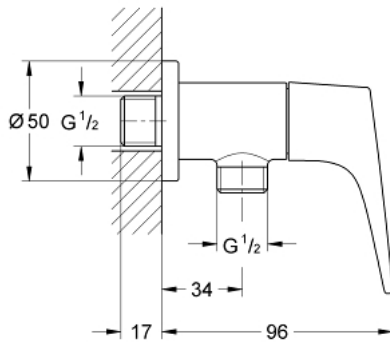

26 018 000 **GROHE BAUFLOW SHOWER VALVE 1/2"**

PRODUCT DESCRIPTION

- Colour: chrome
- wall mounted
- outlet thread 1/2"
- metal lever
- ceramic headpart 1/2", 90°
- GROHE LongLife finish

26 018 000 GROHE BAUFLOW SHOWER VALVE 1/2"

SPARE PARTS, May 2011 – now

1: Handle (Spare part-nr. 48119000)

1.1: Replacement handle connection kit (Spare part-nr. 45186000)

1.1.1: O-ring $\varnothing 18.2 \times \varnothing 1.7$ (Spare part-nr. 0392400M)

2: Ceramic headpart, 1/2" (Spare part-nr. 45882000)

2.1: O-ring $\varnothing 18.2 \times \varnothing 1.7$ (Spare part-nr. 0392400M)